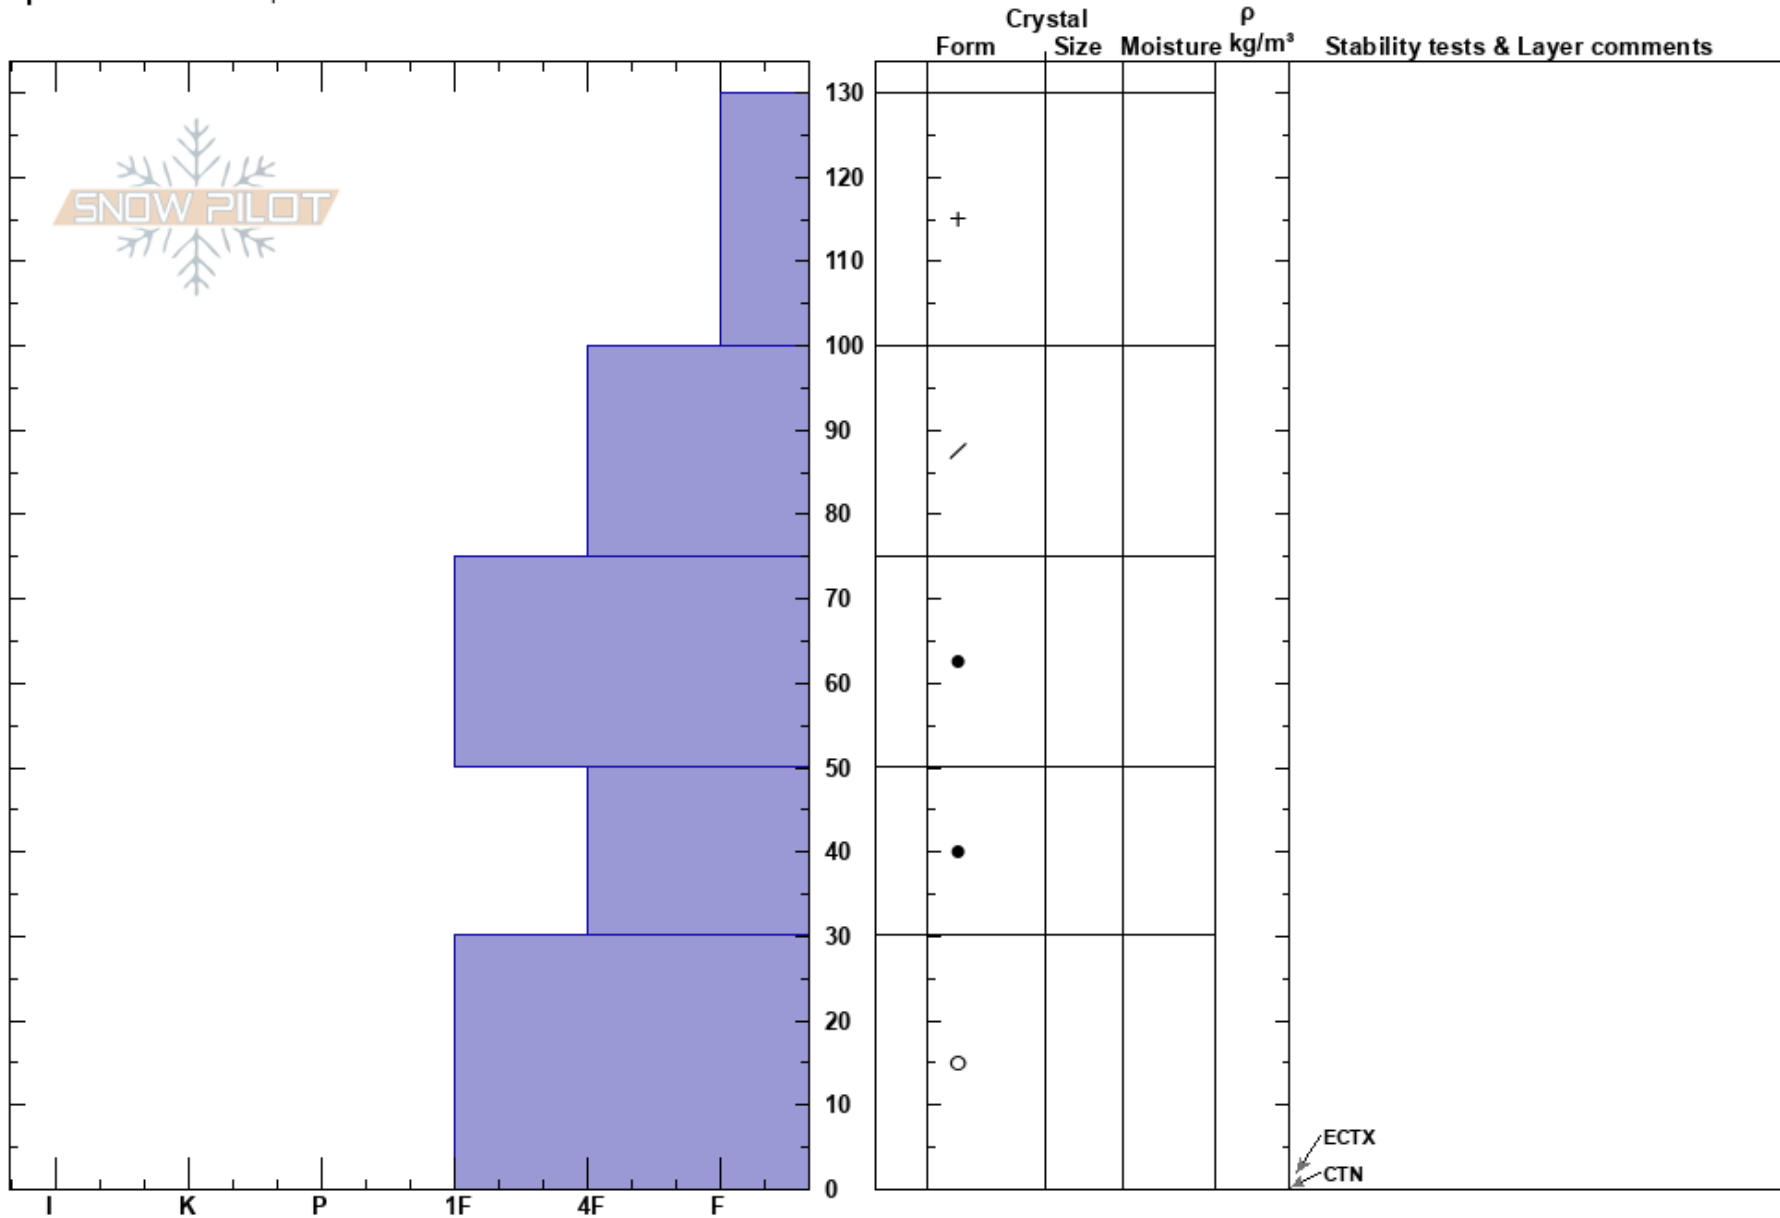

Cabin Creek
 Palisades
 ID
Elevation: 8600 ft
Aspect: NE
Specifics: We skied slope

Charlie Cornell
 12/14/2018 - 10:00am
Co-ord:
Slope Angle: 31°
Wind Loading:

Stability: Fair **HS:** 130 **Layer Notes:**
Air Temperature: 24°F **PS:** 20
Sky Cover: CLR
Precipitation: NO
Wind: SW Calm