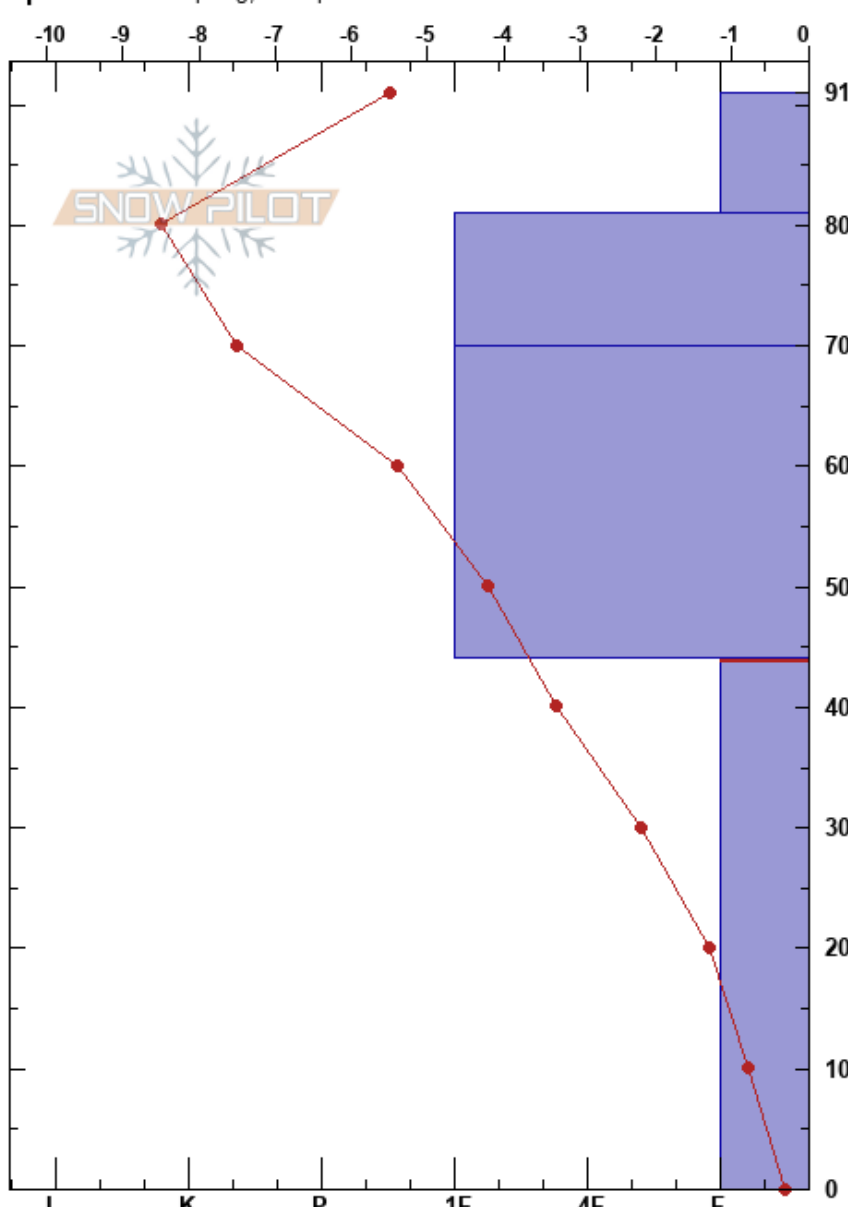

McMillan BTL East
 San Juan Range
 CO
 Elevation: 3428 m
 Aspect: 24°
 Specifics: Collapsing, widespreac

Jasper Thompson
 12/23/2018 - 11:30am
 Co-ord: 37.89010N, -107.71180W
 Slope Angle:
 Wind Loading: previous

Stability: Good
 Air Temperature: -2.2°C
 Sky Cover: OVC
 Precipitation: NO
 Wind: NW Light Breeze

HS:91
 PF:90
 44-0cm: Problematic layer

Form	Crystal		ρ kg/m ³	Stability tests & Layer comments
	Size	Moisture		
/	1			
☉	1			← CT, BRK @81cm ← ECTN16 @81cm
☉	2			
□	4			← CT, RP @44cm
				← CTV @0cm ← ECTX

Notes: rumbling collapse on adjacent west slope