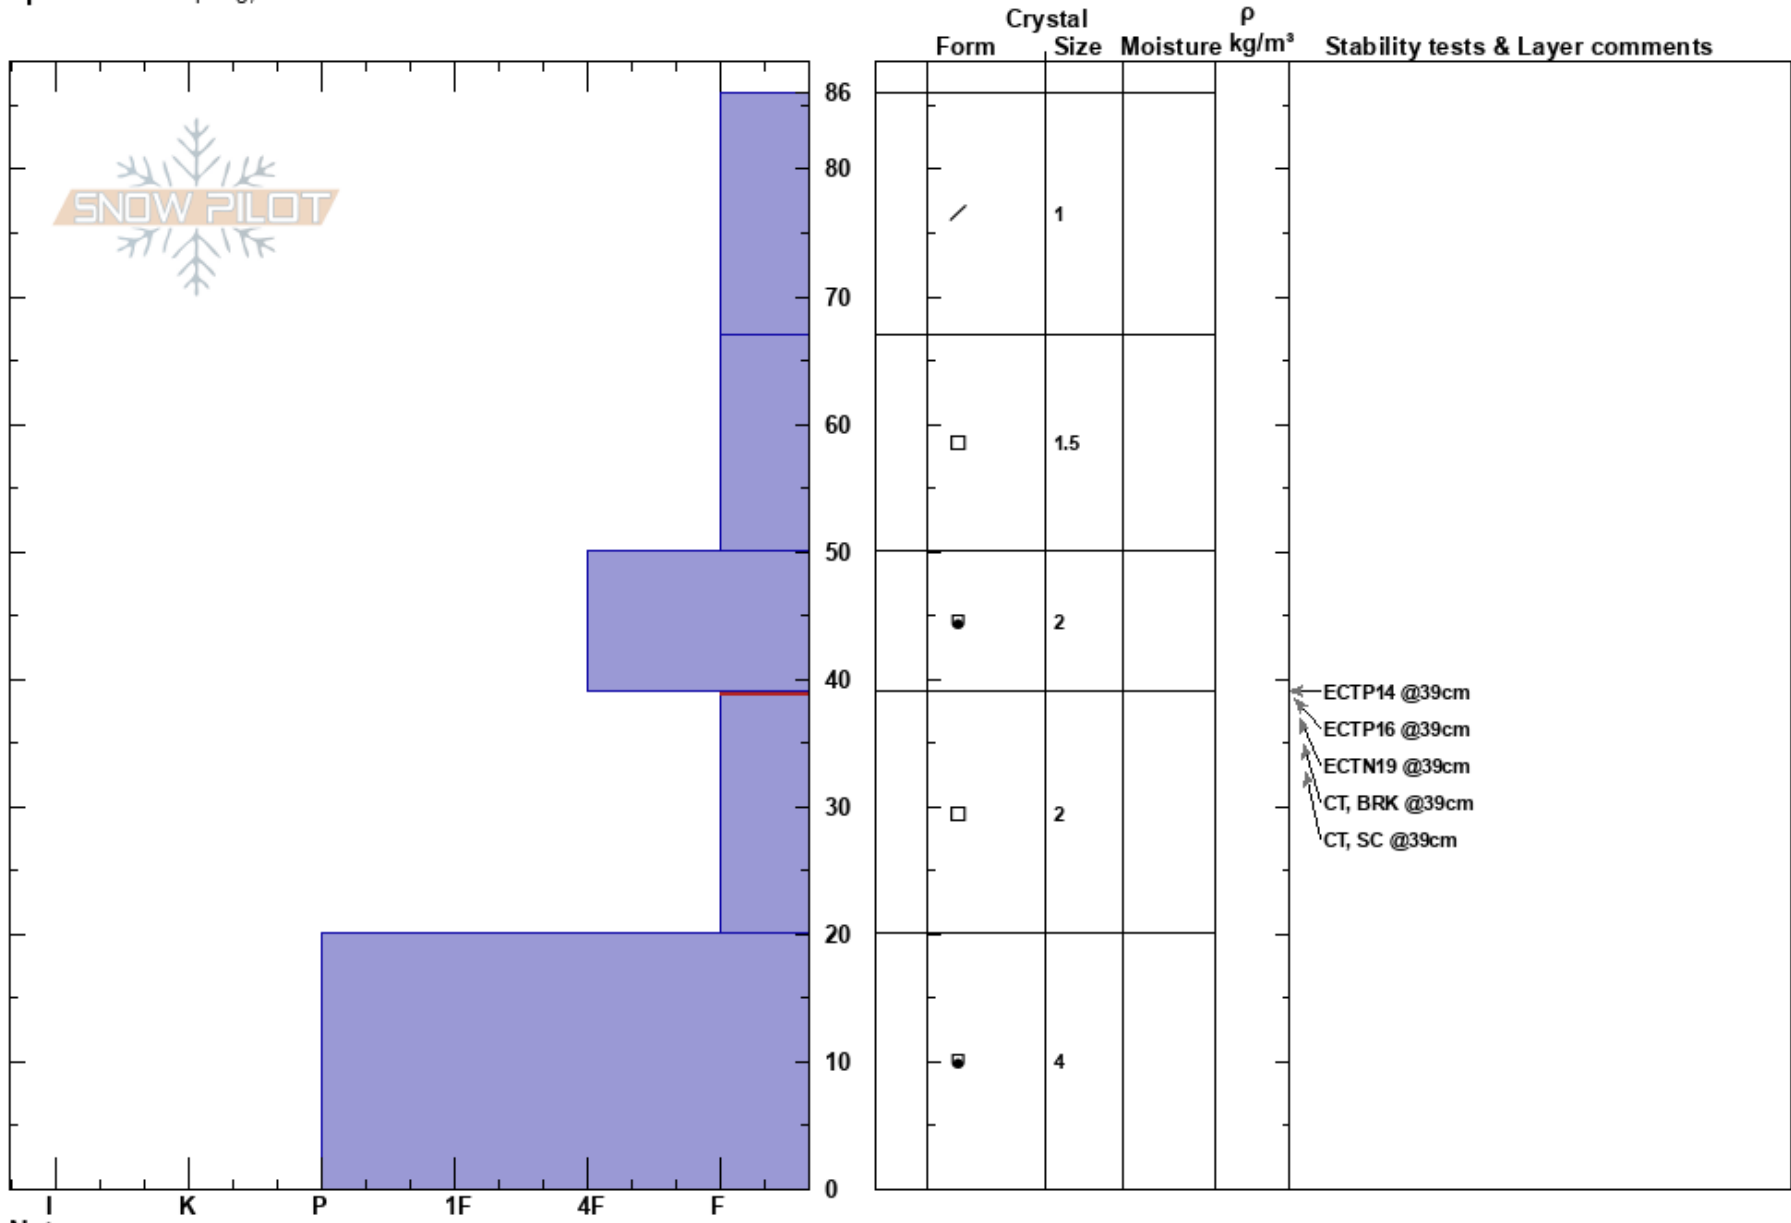

RMP Study Plot
 San Juan Range
 CO
Elevation: 3390 m
Aspect: 270°
Specifics: Collapsing, localized

Jasper Thompson
 12/23/2018 - 10:00am
Co-ord: 37.89387N, -107.71378W
Slope Angle: 20°
Wind Loading: no

Stability: Good **HS:**86
Air Temperature: **PF:**80 **Layer Notes:** 39-20cm:Problematic layer
Sky Cover: OVC
Precipitation: NO
Wind: Calm

Notes: