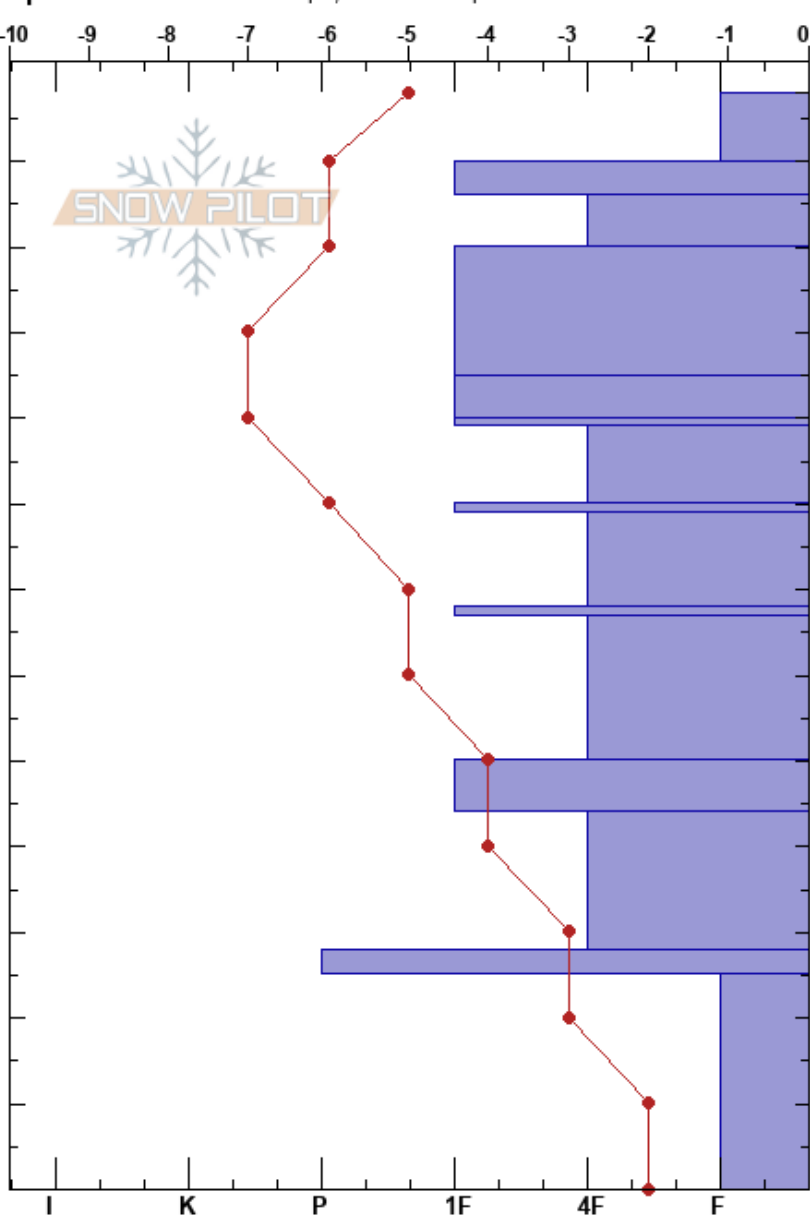

Movie Line PC Ridge
 Wasatch Range
 UT
 Elevation: 9840 ft
 Aspect: 0°

Noah Keller
 12/23/2018 - 12:00pm
 Co-ord: 40.65008N, -111.58978W
 Slope Angle: 30°
 Wind Loading: previous

Stability:
 Air Temperature: -4°C
 Sky Cover: BKN
 Precipitation: S-1
 Wind: NW Light Breeze

HS:128
 PF:20
 PS:8
 Layer Notes:

Specifics: Ski tracks on slope; We skied slope

Height (cm)	Crystal		Moisture	ρ kg/m ³	Stability tests & Layer comments
	Form	Size			
128	* (/)	2			
120	/ (/)	1			
110	/ (⊙)				
100	/ (⊙)	1			
90	/ (•)				
90	⊙ (•)				
80	/ (•)				
80	⊙				
70	/ (⚡)				
70	⊙				
60	/ (•)				← ECTN27 @60cm
50	/ (•)	1			
40	□	1			
30	□ (⊙)	1			
10	□	3			