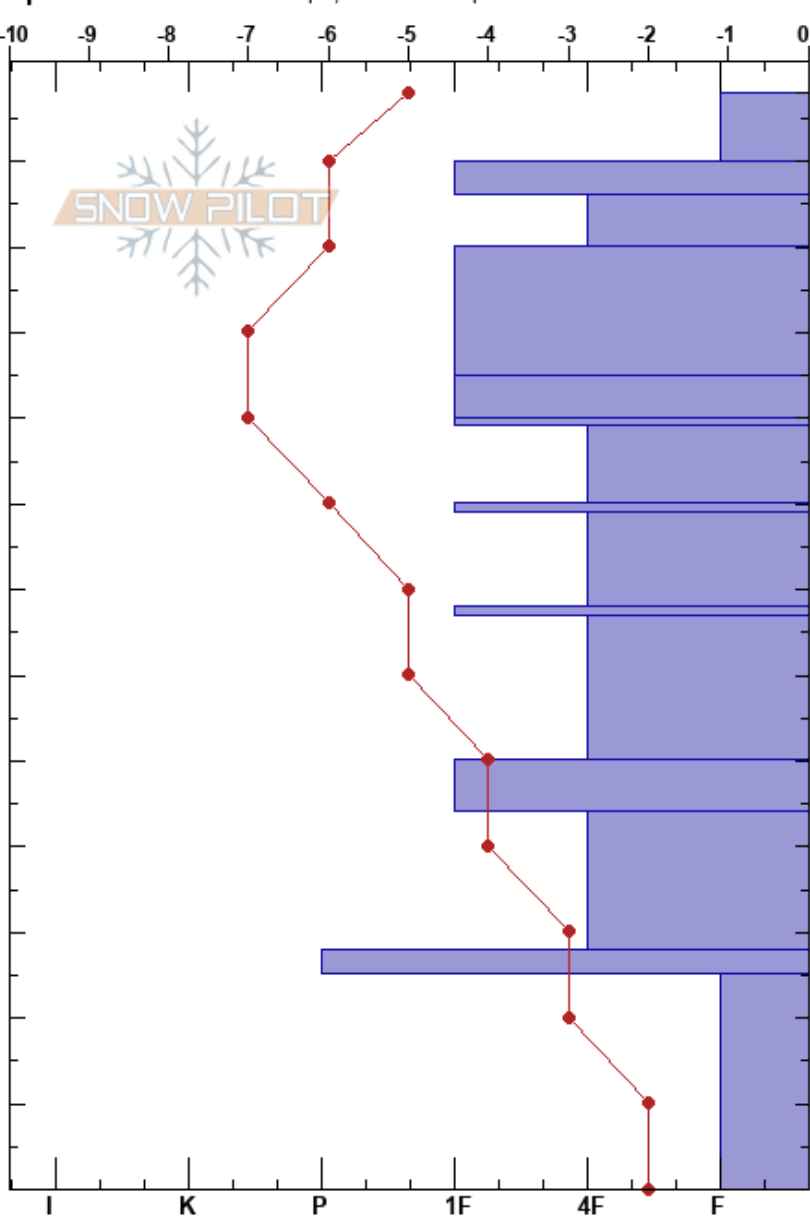

Movie Line PC Ridge
 Wasatch Range
 UT
 Elevation: 9840 ft
 Aspect: 0°

Noah Keller
 12/23/2018 - 12:00pm
 Co-ord: 40.65008N, -111.58978W
 Slope Angle: 30°
 Wind Loading: previous

Stability:
 Air Temperature: -4°C
 Sky Cover: BKN
 Precipitation: S-1
 Wind: NW Light Breeze

HS:128
 PF:20
 PS:8
 Layer Notes:

Specifics: Ski tracks on slope; We skied slope

Height (cm)	Crystal		Moisture	ρ kg/m ³	Stability tests & Layer comments
	Form	Size			
128	* (/)	2			
120	/ (/)	1			
110	/ (⊙)				
100	/ (⊙)	1			
90	/ (•)				
90	⊙ (•)				
80	/ (•)				
80	⊙				
70	/ (⚡)				
70	⊙				
60	/ (•)				← ECTN27 @60cm
50	/ (•)	1			
40	□	1			
30	□ (⊙)	1			
10	□	3			