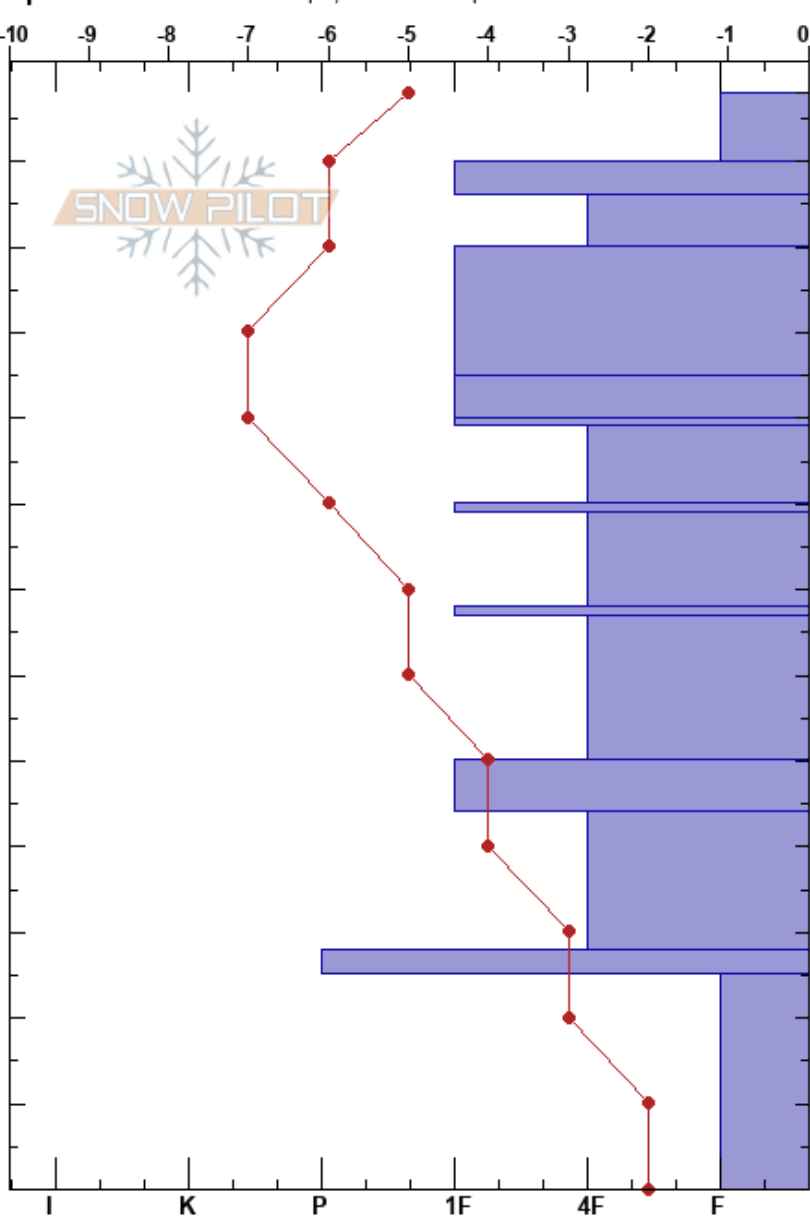

Movie Line PC Ridge
 Wasatch Range
 UT
 Elevation: 9840 ft
 Aspect: 0°

Noah Keller
 12/23/2018 - 12:00pm
 Co-ord: 40.65008N, -111.58978W
 Slope Angle: 30°
 Wind Loading: previous

Stability:
 Air Temperature: -4°C
 Sky Cover: BKN
 Precipitation: S-1
 Wind: NW Light Breeze

HS:128
 PF:20
 PS:8
 Layer Notes:

Specifics: Ski tracks on slope; We skied slope

Elevation (m)	Crystal		Moisture	ρ kg/m ³	Stability tests & Layer comments
	Form	Size			
128	* (/)	2			
120	/ (/)	1			
110	/ (⊙)				
100	/ (⊙)	1			
90	/ (•)				
90	⊙ (•)				
80	/ (•)				
80	⊙				
70	/ (⚡)				
70	⊙				
60	/ (•)				← ECTN27 @60cm
50	/ (•)	1			
40	□	1			
30	□ (⊙)	1			
10	□	3			