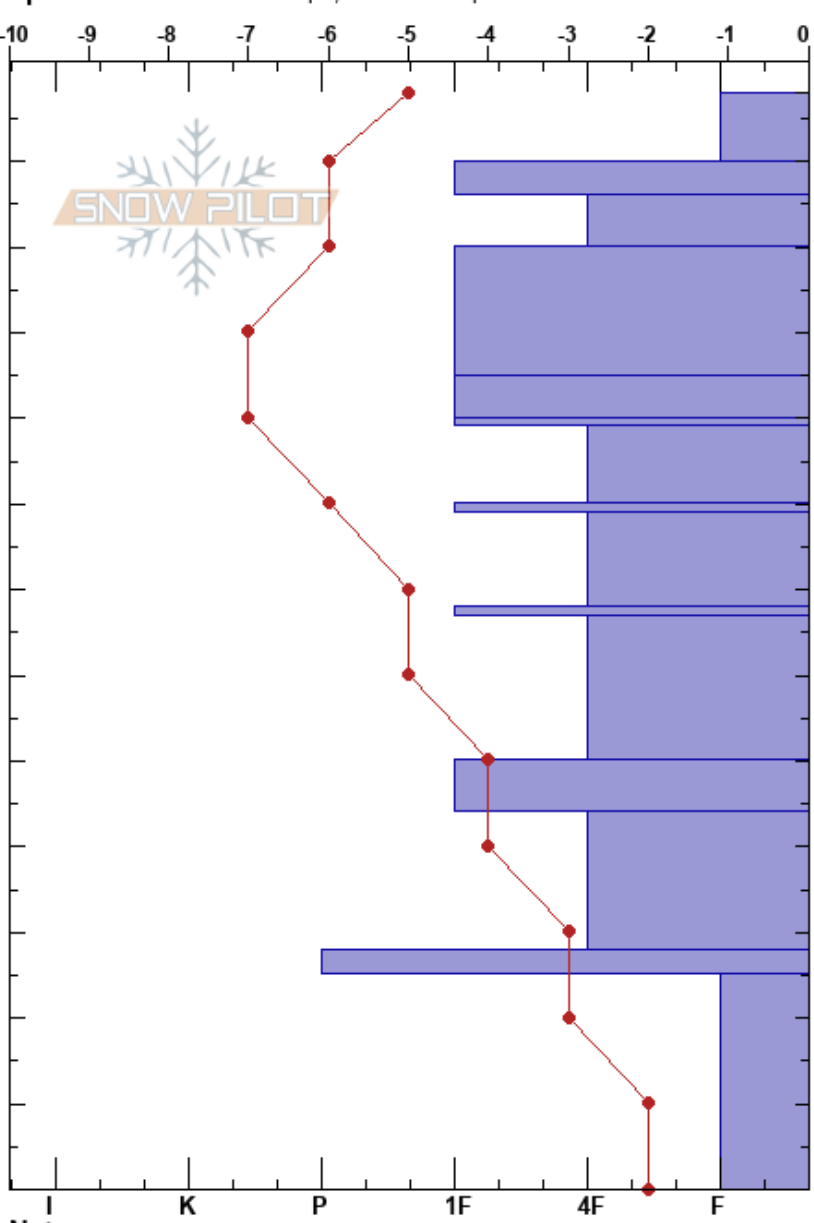

Movie Line PC Ridge
 Wasatch Range
 UT
 Elevation: 9840 ft
 Aspect: 0°
 Specifics: Ski tracks on slope; We skied slope

Noah Keller
 12/23/2018 - 12:00pm
 Co-ord: 40.65008N, -111.58978W
 Slope Angle: 30°
 Wind Loading: previous

Stability:
 Air Temperature: -4°C
 Sky Cover: BKN
 Precipitation: S-1
 Wind: NW Light Breeze

Layer Notes:

HS:128
 PF:20
 PS:8

Time (min)	Crystal		Moisture	ρ kg/m ³	Stability tests & Layer comments
	Form	Size			
128	* (/)	2			
120	/ (/)	1			
110	/ (⊙)				
100	/ (⊙)	1			
90	/ (•)				
90	⊙ (•)				
80	/ (•)				
80	⊙				
70	/ (⚡)				
70	⊙				
60	/ (•)				← ECTN27 @60cm
50	/ (•)	1			
40	□	1			
30	□ (⊙)	1			
10	□	3			