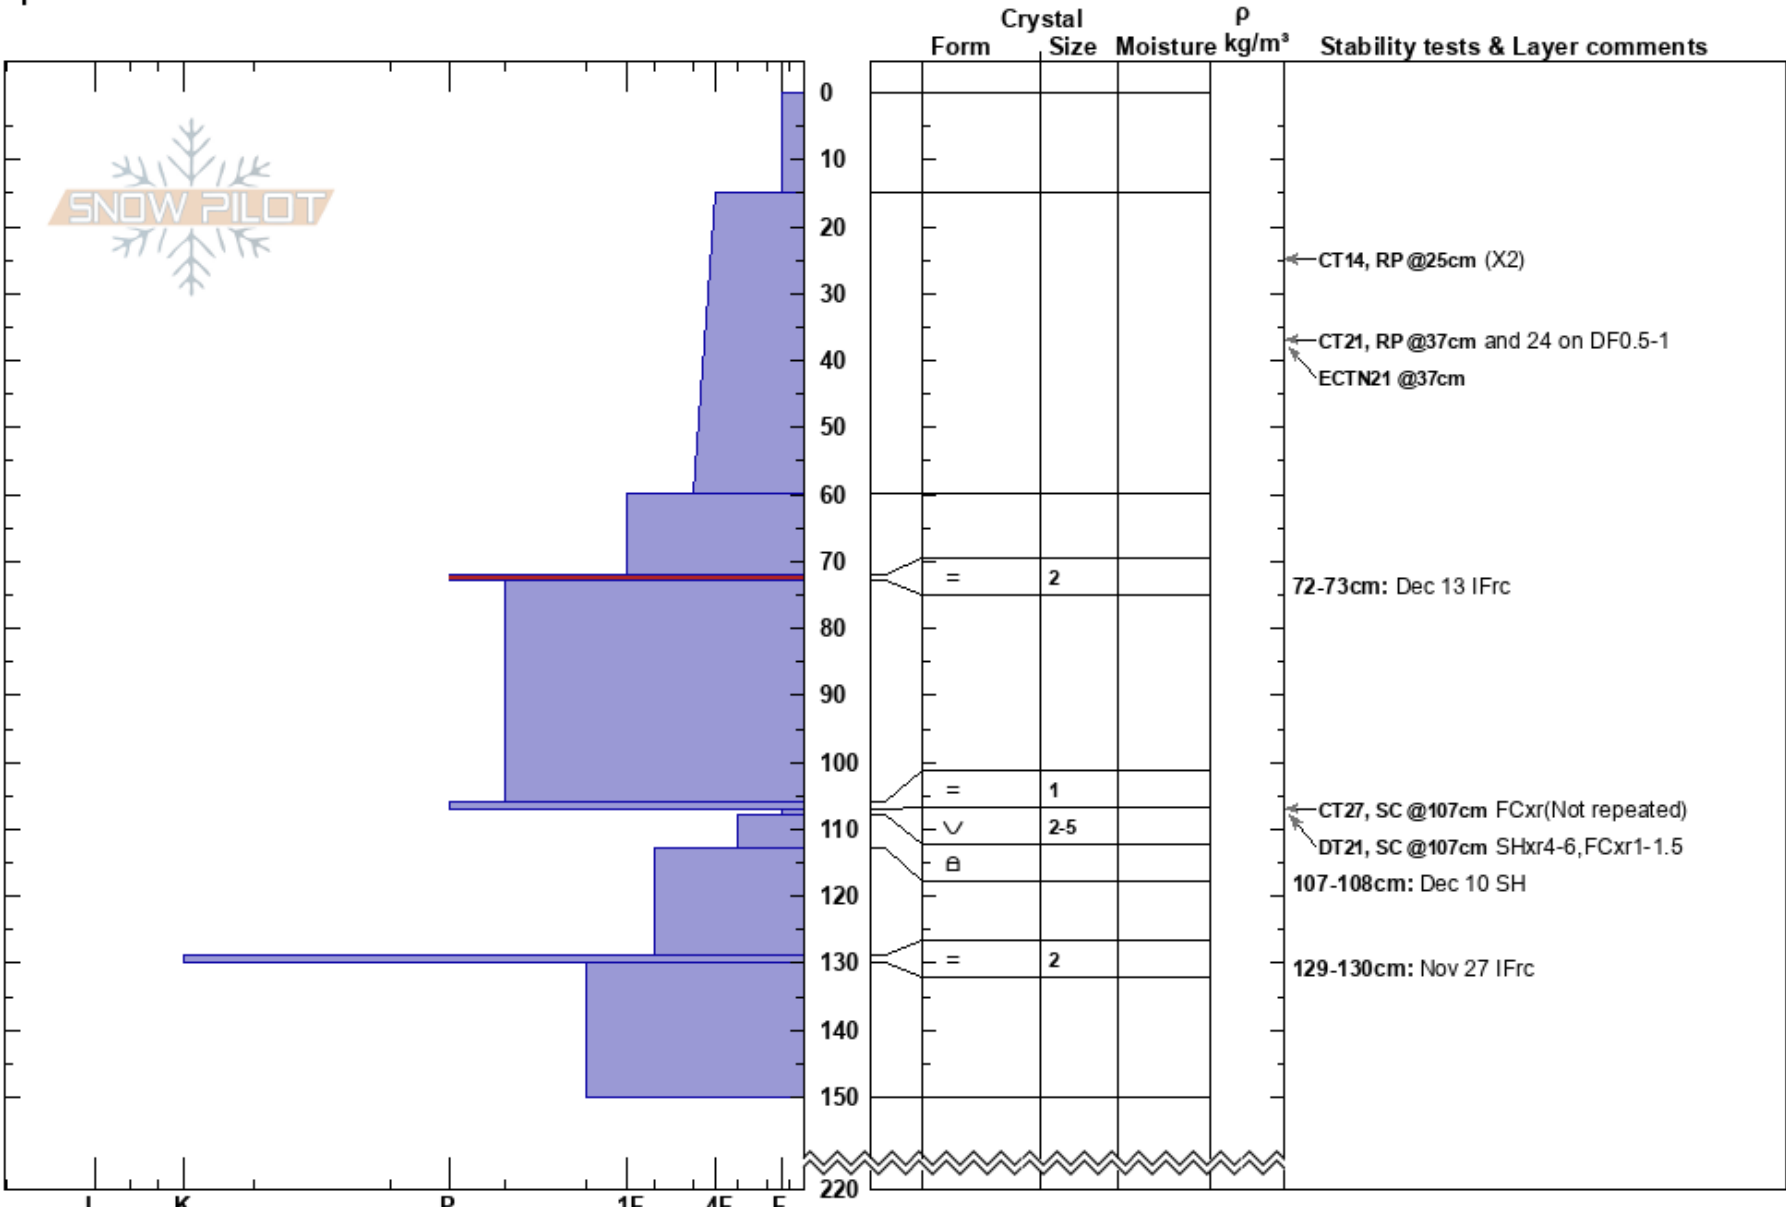

Lower trash below I3
Columbia Mountains
BC
Elevation: 1990 m
Aspect: 325°
Specifics:

Whitewater Forecasting
23/12/2018 - 13:25
Co-ord:
Slope Angle: 28°
Wind Loading:

Stability:
Air Temperature: -6°C
Sky Cover: OVC
Precipitation: S1
Wind: SW Light Breeze

HS:220
PF:50
72-73cm: Dec 13 IFrc
72-73cm: Problematic layer
107-108cm: Dec 10 SH
129-130cm: Nov 27 IFrc

Notes: