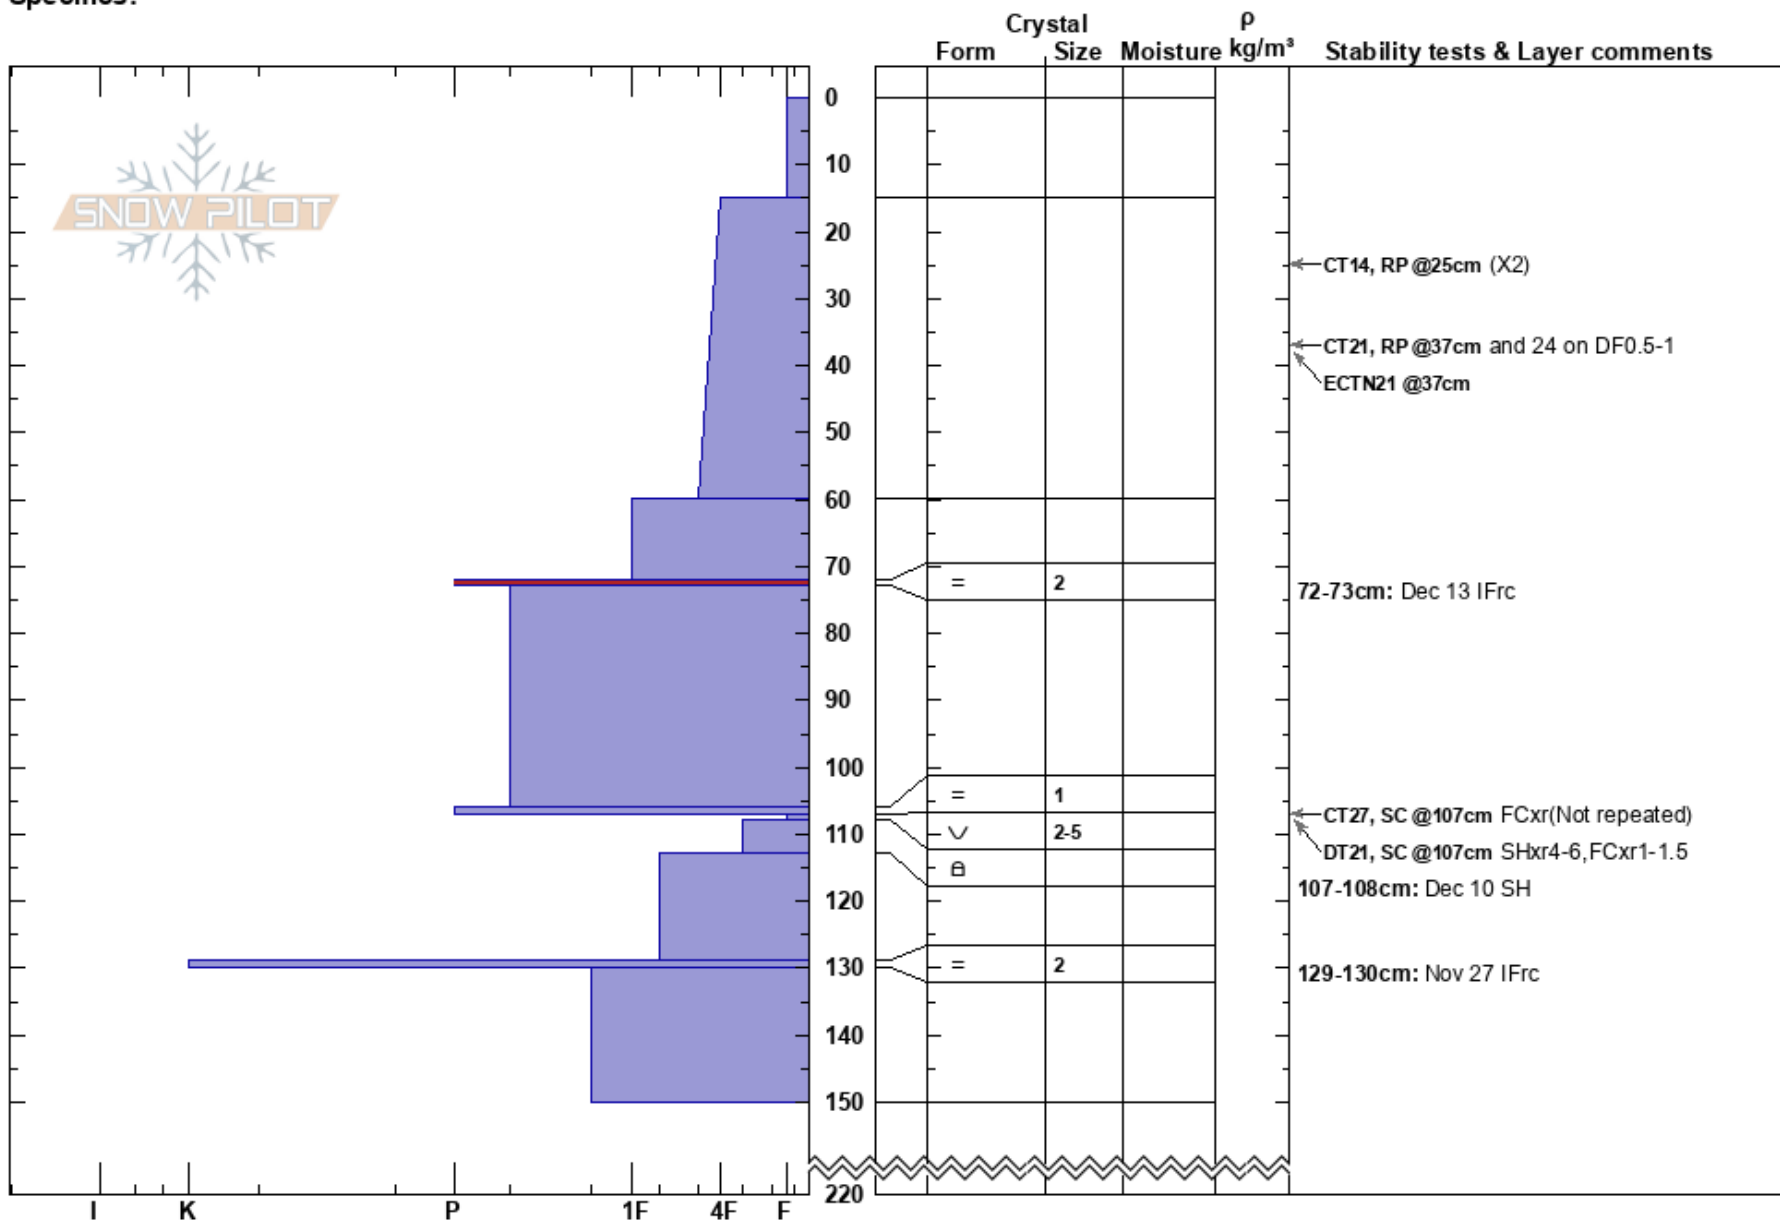

Lower trash below I3
Columbia Mountains
BC
Elevation: 1990 m
Aspect: 325°
Specifics:

Whitewater Forecasting
23/12/2018 - 13:25
Co-ord:
Slope Angle: 28°
Wind Loading:

Stability:
Air Temperature: -6°C
Sky Cover: OVC
Precipitation: S1
Wind: SW Light Breeze

HS:220
PF:50
72-73cm: Dec 13 IFrc
72-73cm: Problematic layer
107-108cm: Dec 10 SH
129-130cm: Nov 27 IFrc

Notes: