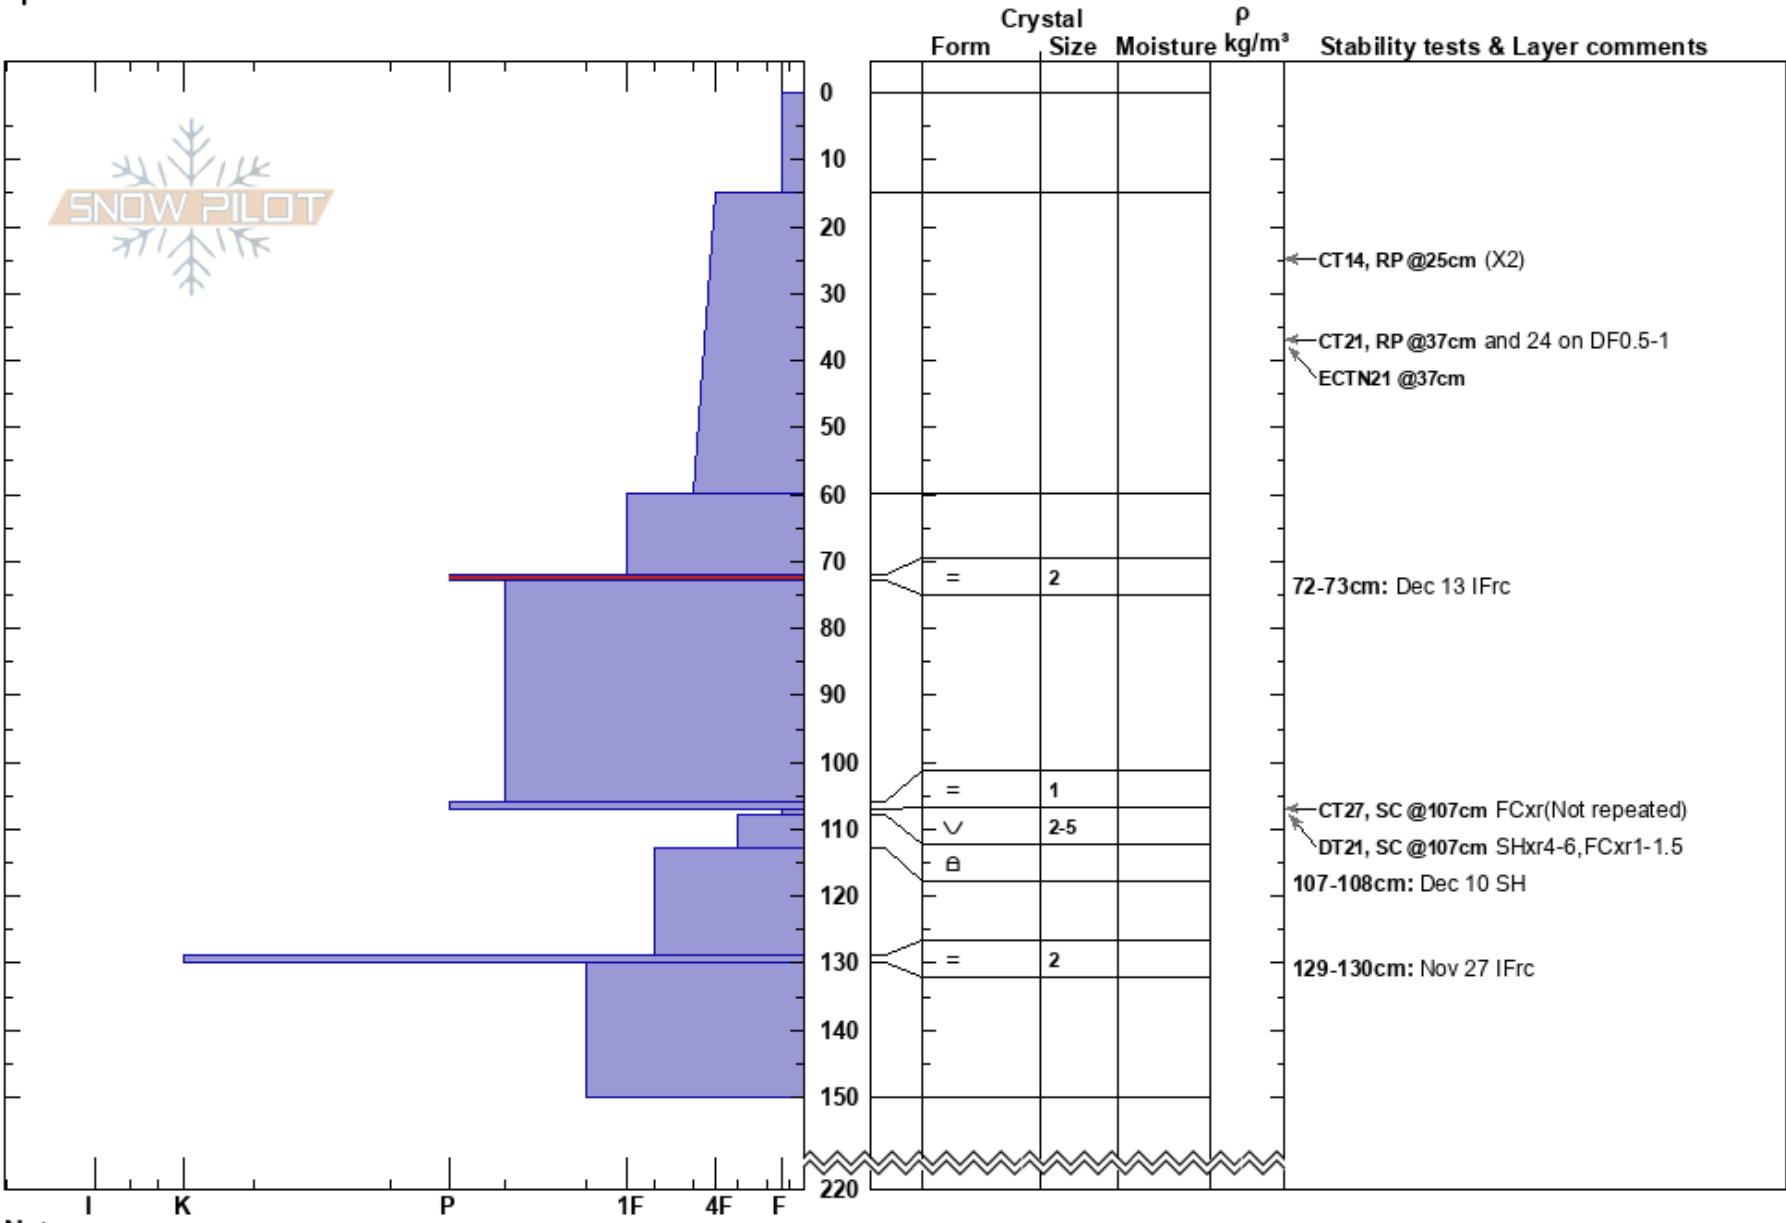

Lower trash below I3
Columbia Mountains
BC
Elevation: 1990 m
Aspect: 325°
Specifics:

Whitewater Forecasting
23/12/2018 - 13:25
Co-ord:
Slope Angle: 28°
Wind Loading:

Stability:
Air Temperature: -6°C
Sky Cover: OVC
Precipitation: S1
Wind: SW Light Breeze

HS:220
PF:50
72-73cm: Dec 13 IFrc
72-73cm: Problematic layer
107-108cm: Dec 10 SH
129-130cm: Nov 27 IFrc

Notes: