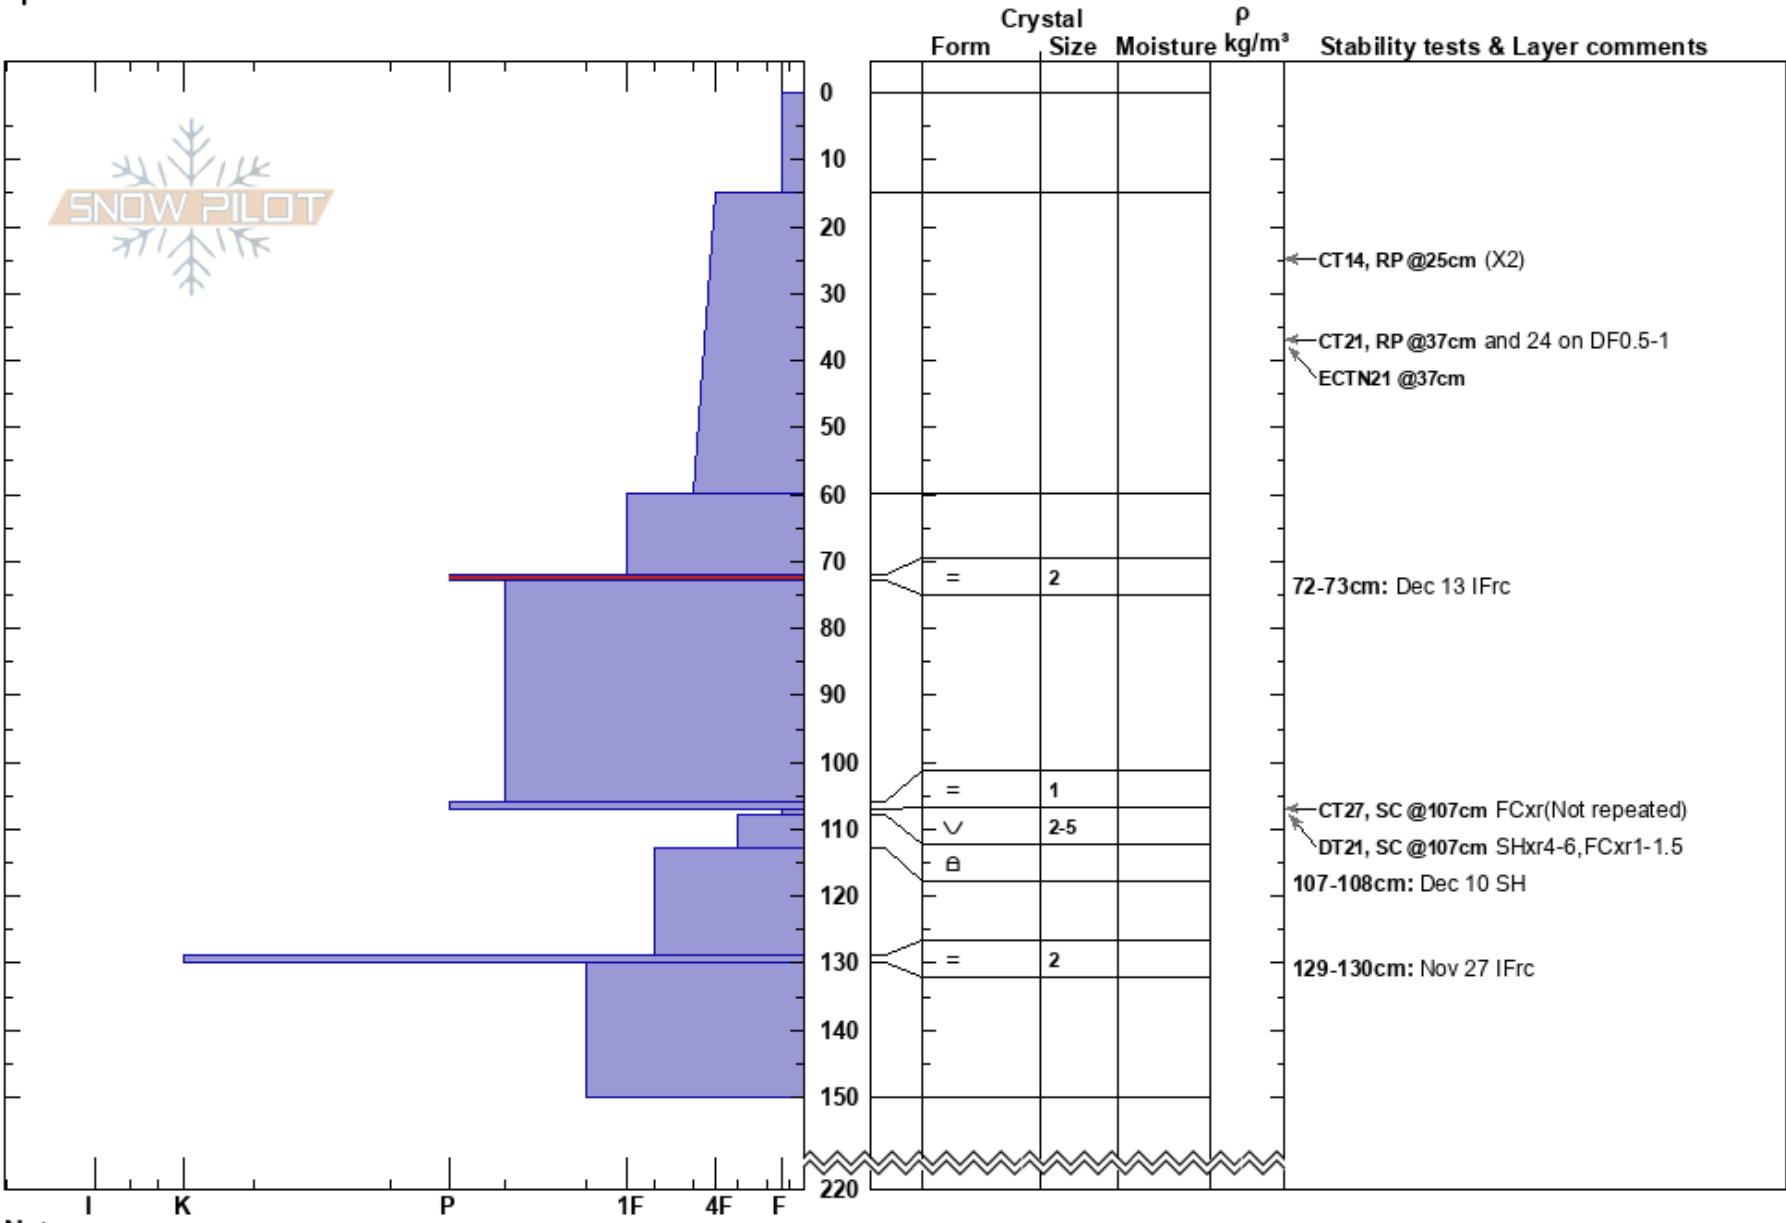

Lower trash below I3  
Columbia Mountains  
BC  
Elevation: 1990 m  
Aspect: 325°  
Specifics:

Whitewater Forecasting  
23/12/2018 - 13:25  
Co-ord:  
Slope Angle: 28°  
Wind Loading:

Stability:  
Air Temperature: -6°C  
Sky Cover: OVC  
Precipitation: S1  
Wind: SW Light Breeze

HS:220  
PF:50  
72-73cm: Dec 13 IFrc  
72-73cm: Problematic layer  
107-108cm: Dec 10 SH  
129-130cm: Nov 27 IFrc

Notes: