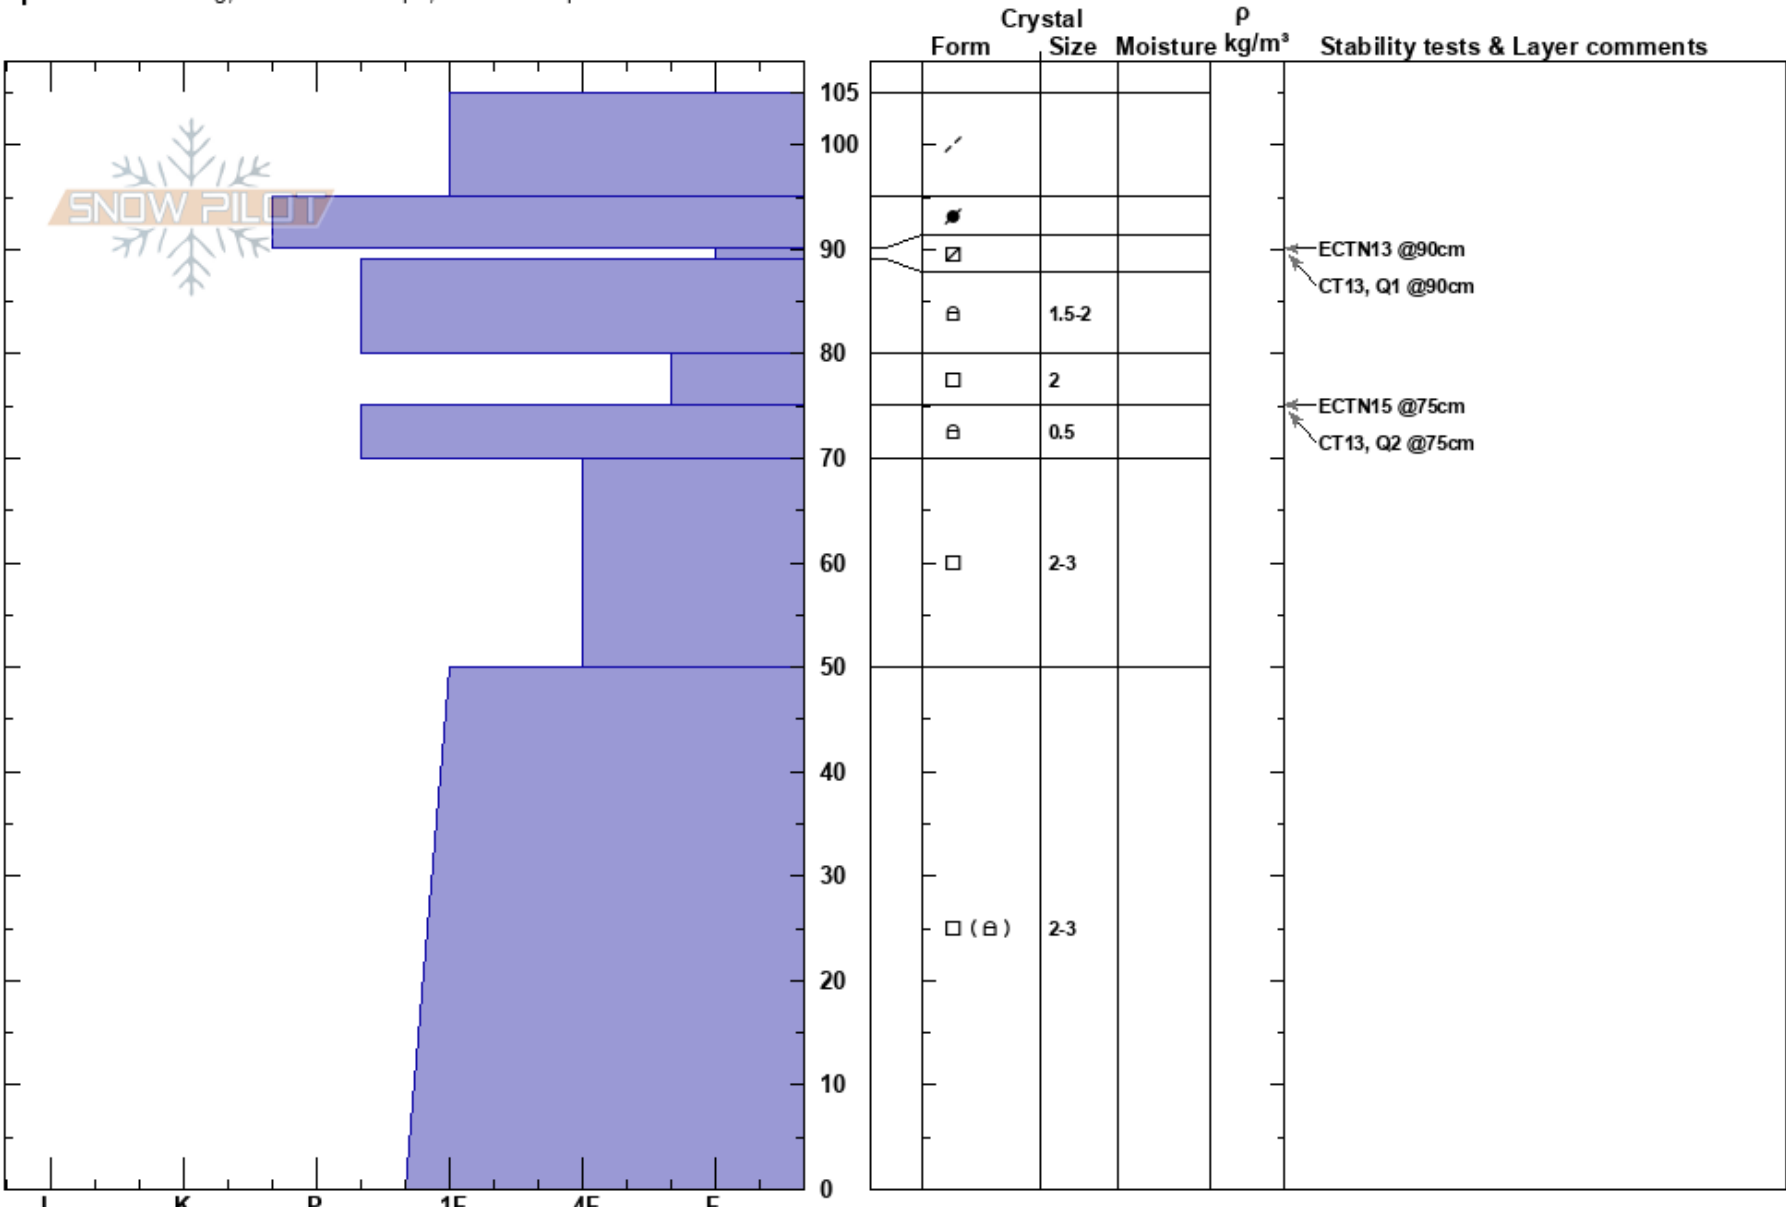

Saddle Peak
 Bridger Range
 MT
Elevation: 8929 ft
Aspect: 95°
Specifics: Cracking; Ski tracks on slope; We skied slope

Alex Marienthal
 12/23/2018 - 10:18am
Co-ord: 45.79371N, -110.93492W
Slope Angle: 34°
Wind Loading: yes

Stability:
Air Temperature:
Sky Cover: BKN
Precipitation: NO
Wind: W Light Breeze

HS: 105

Layer Notes:

Notes: