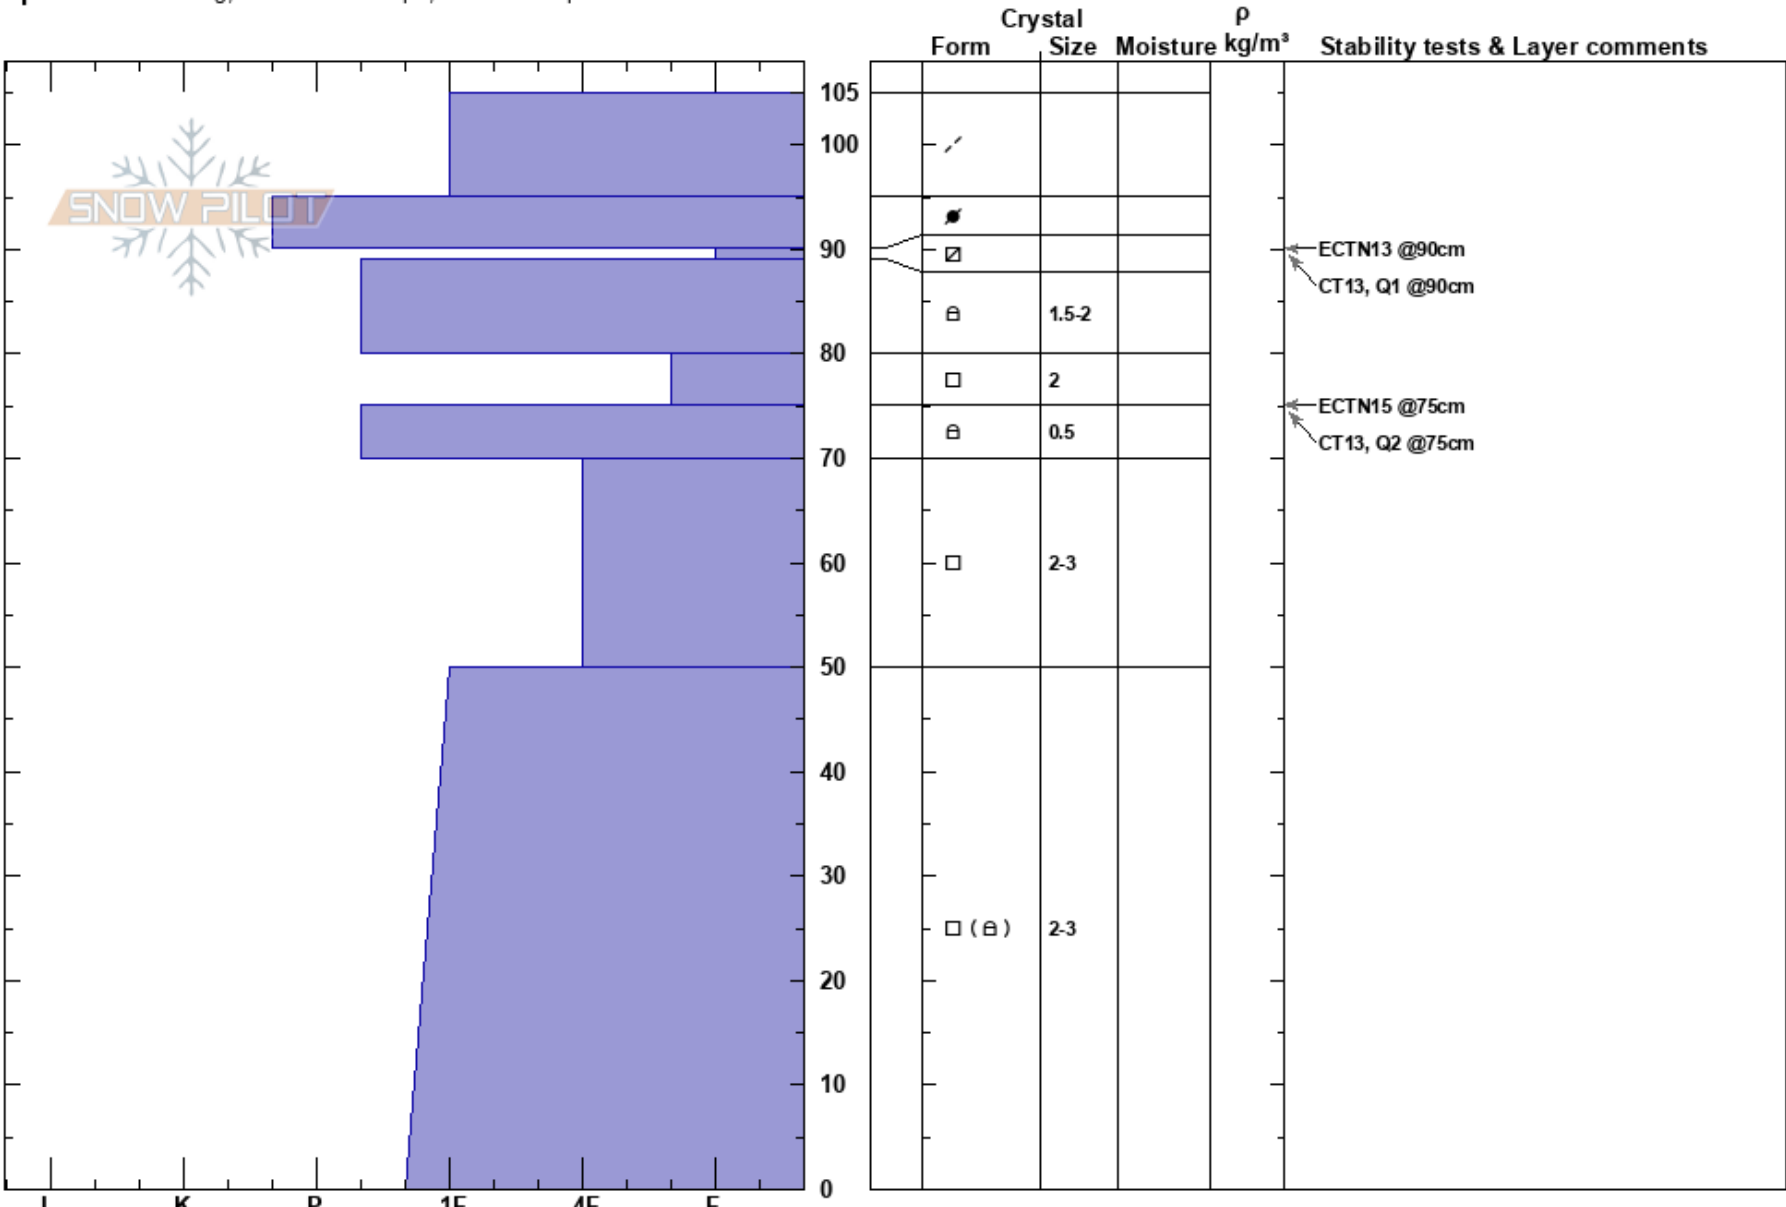

Saddle Peak  
 Bridger Range  
 MT  
 Elevation: 8929 ft  
 Aspect: 95°  
 Specifics: Cracking; Ski tracks on slope; We skied slope

Alex Marienthal  
 12/23/2018 - 10:18am  
 Co-ord: 45.79371N, -110.93492W  
 Slope Angle: 34°  
 Wind Loading: yes

Stability: HS:105  
 Air Temperature:  
 Sky Cover: BKN  
 Precipitation: NO  
 Wind: W Light Breeze  
 Layer Notes:

Notes: