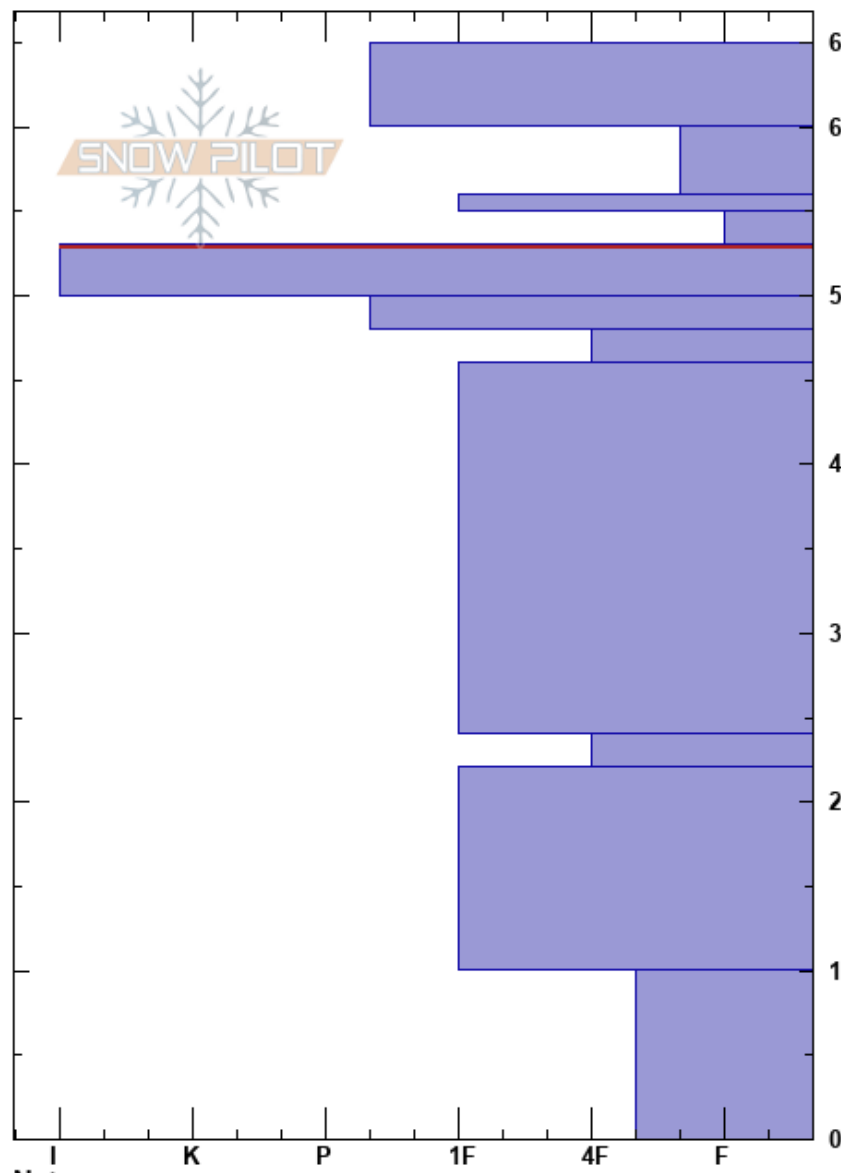

SE Casaval Ridge 9,200  
Mt. Shasta  
CA  
Elevation: 9240 ft  
Aspect: SE  
Specifics: We skied slope

Ryan Sorenson  
12/22/2018 - 3:00pm  
Co-ord: 41.38139N, -122.22715W  
Slope Angle: 28°  
Wind Loading: previous

Stability: **HS:65**  
Air Temperature: -2°C PF:15 53-50cm:Problematic layer  
Sky Cover: BKN  
Precipitation: NO  
Wind: NW Light Breeze

	Crystal		$\rho$ kg/m <sup>3</sup>	Stability tests & Layer comments
	Form	Size		
65	∞ ( / )			
60	∞ ( / )			
	∞			
	∞ ( O )			
50	∞ ∞			
	∞			
40				
30				
20				
10				
0				