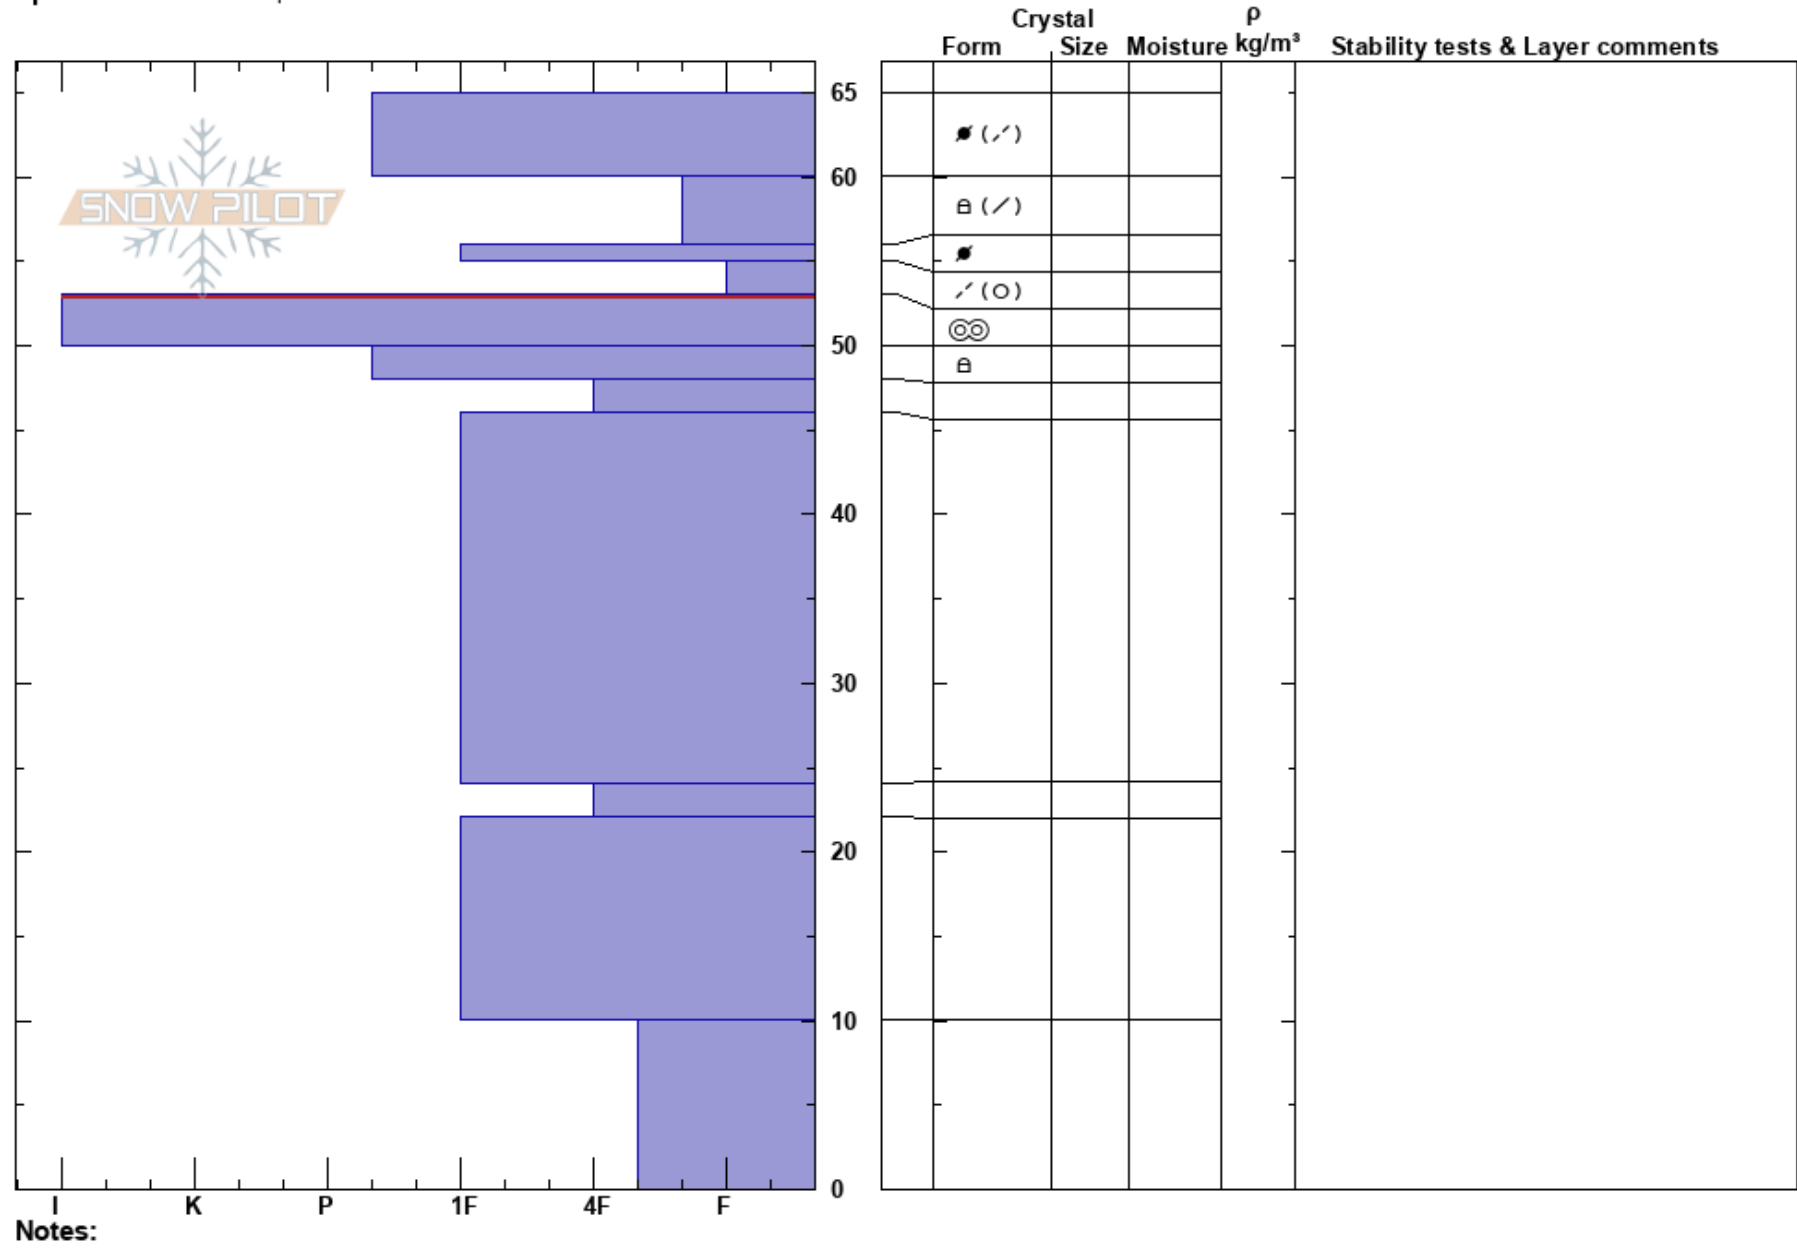

SE Casaval Ridge 9,200 Ryan Sorenson
 Mt. Shasta 12/22/2018 - 3:00pm
 CA Co-ord: 41.38139N, -122.22715W
Elevation: 9240 ft
Slope Angle: 28°
Aspect: SE
Wind Loading: previous
Specifics: We skied slope

Stability:
Air Temperature: -2°C
Sky Cover: BKN
Precipitation: NO
Wind: NW Light Breeze

HS:65
PF:15
 53-50cm: Problematic layer

Notes: