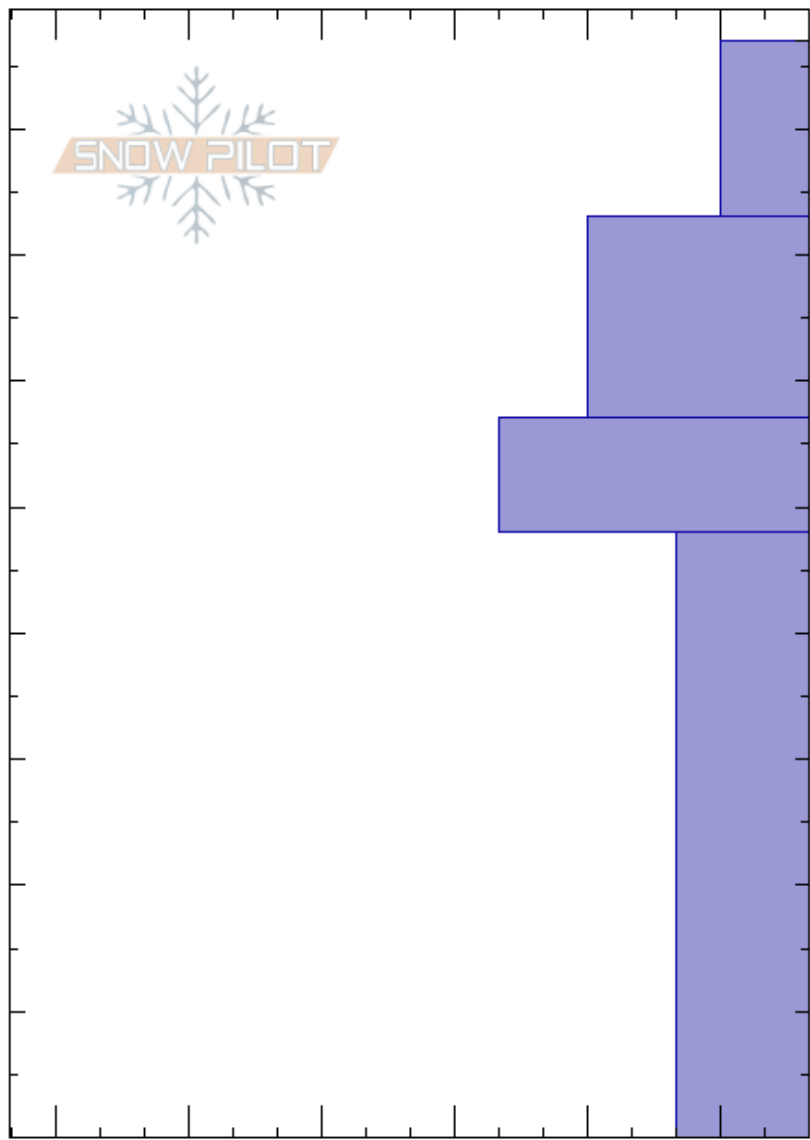

Bacon Rind
 Madison Range-S
 MT
 Elevation: 8800 ft
 Aspect: 90°

Spencer Jonas
 12/22/2018 - 11:00am
 Co-ord:
 Slope Angle: 26°
 Wind Loading: no

Stability:
 Air Temperature:
 Sky Cover: FEW
 Precipitation:
 Wind: Calm

HS:87
 PF:87
 Layer Notes:

Specifics: Collapsing, localized; We skied slope

Crystal Form	Crystal Size	Moisture	ρ kg/m ³	Stability tests & Layer comments
*				
				← ECTN13 @73cm
□	2-3			
				← ECTP15 @10cm