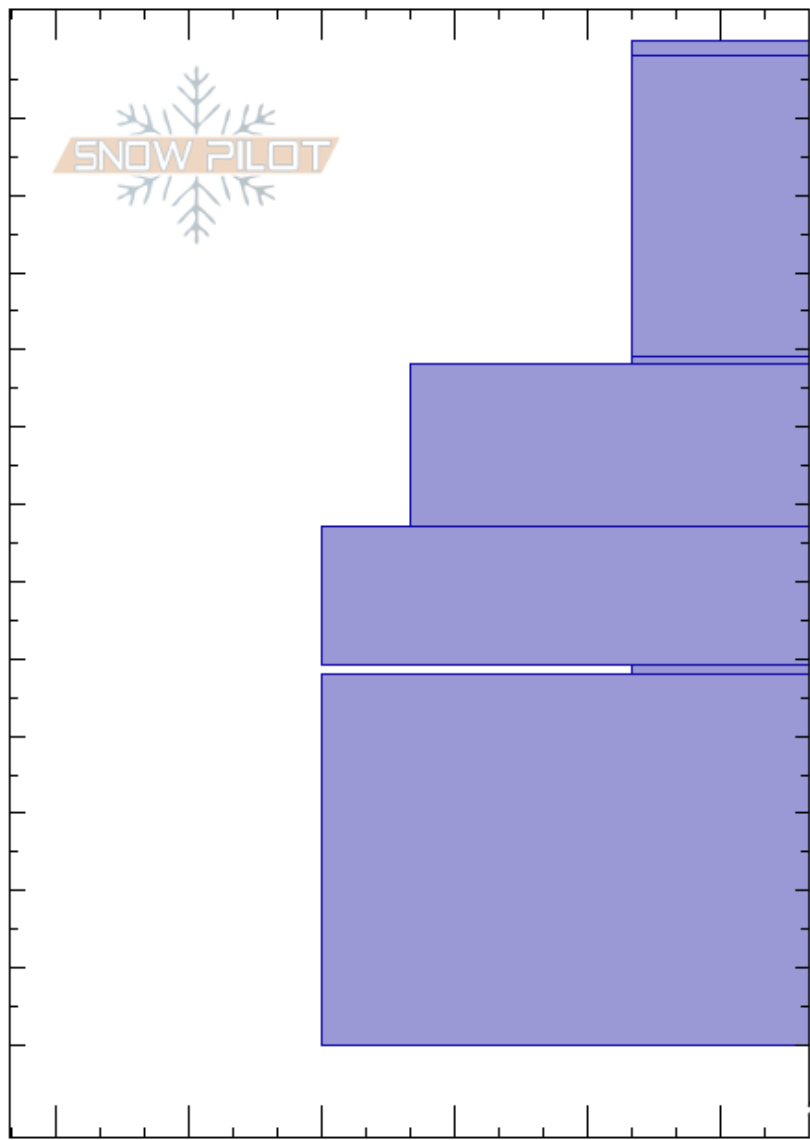

Pillow Talk
 Skeena
 BC
 Elevation: 4390 ft
 Aspect: NW
 Specifics:

Elliot James
 12/01/2017 - 12:00
 Co-ord:
 Slope Angle: 22°
 Wind Loading:

Stability:
 Air Temperature: -7°C
 Sky Cover: SCT
 Precipitation: NO
 Wind: Calm

HS:280
 Layer Notes:
 81-82cm: Problematic layer

Altitude (ft)	Crystal		ρ kg/m ³	Stability tests & Layer comments
	Form	Size		
0 - 38	/	1		
38 - 65	∨	4		
65 - 75	⊖	0.5		
75 - 81	•	0.5		
81 - 82	∨	5		
82 - 130	•	0.5		