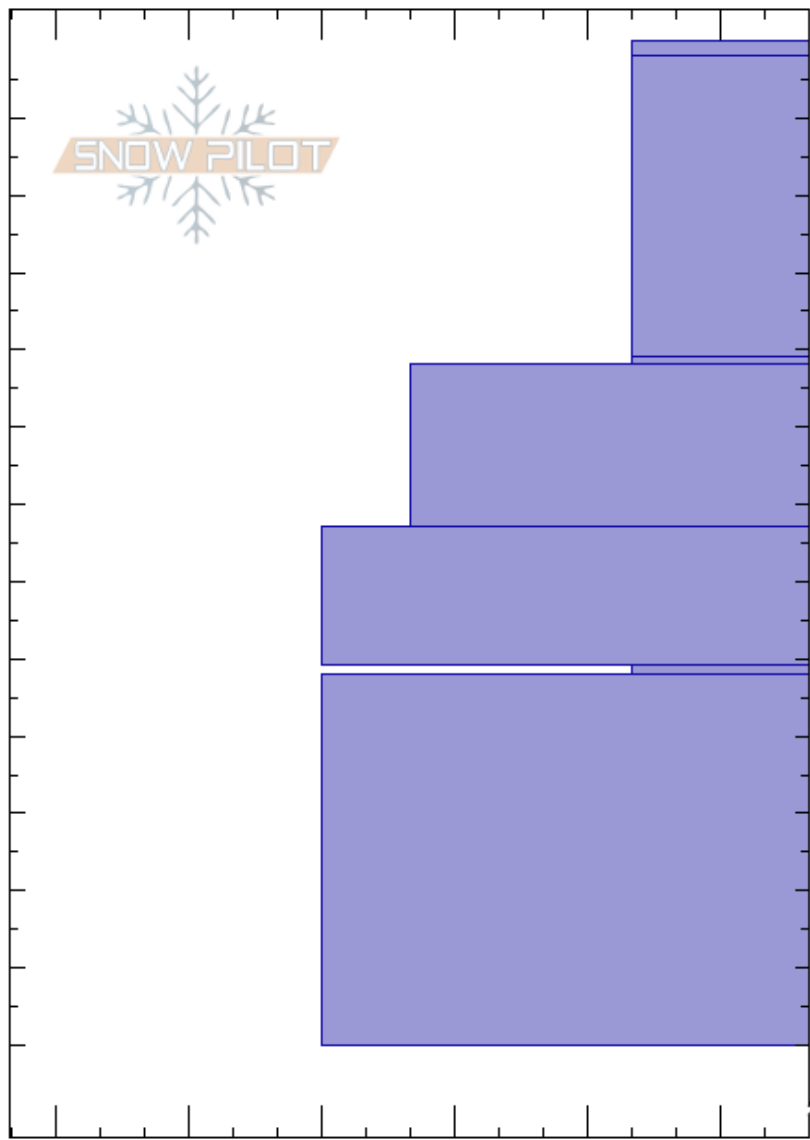

Pillow Talk  
 Skeena  
 BC  
 Elevation: 4390 ft  
 Aspect: NW  
 Specifics:

Elliot James  
 12/01/2017 - 12:00  
 Co-ord:  
 Slope Angle: 22°  
 Wind Loading:

Stability:  
 Air Temperature: -7°C  
 Sky Cover: SCT  
 Precipitation: NO  
 Wind: Calm

HS:280  
 Layer Notes:  
 81-82cm: Problematic layer

Altitude (ft)	Crystal		$\rho$ kg/m <sup>3</sup>	Stability tests & Layer comments
	Form	Size		
0 - 38	/	1		
38 - 45	∇	4		
45 - 65	⊖	0.5		
65 - 81	•	0.5		
81 - 130	∇	5		