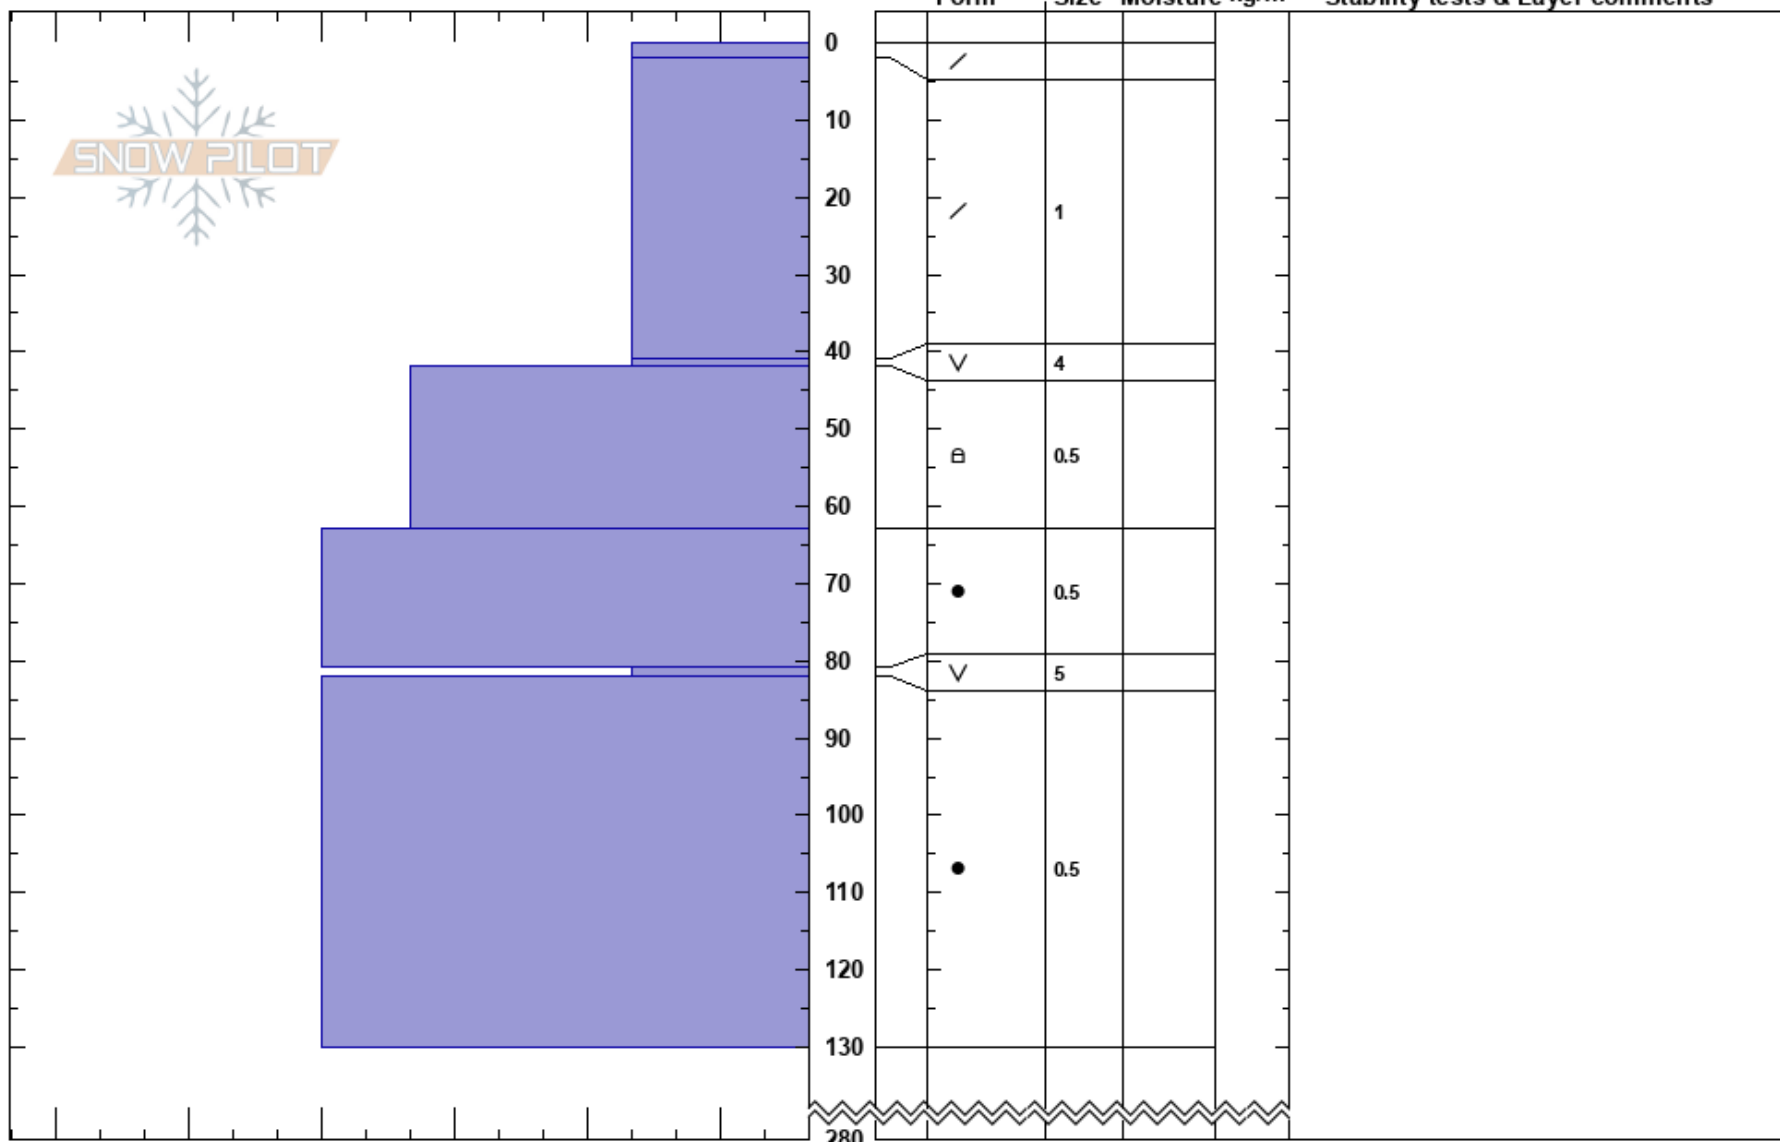

Pillow Talk  
 Skeena  
 BC  
 Elevation: 4390 ft  
 Aspect: NW  
 Specifics:

Elliot James  
 12/01/2017 - 12:00  
 Co-ord:  
 Slope Angle: 22°  
 Wind Loading:

Stability:  
 Air Temperature: -7°C  
 Sky Cover: SCT  
 Precipitation: NO  
 Wind: Calm

HS:280  
 Layer Notes:  
 81-82cm: Problematic layer

Notes: