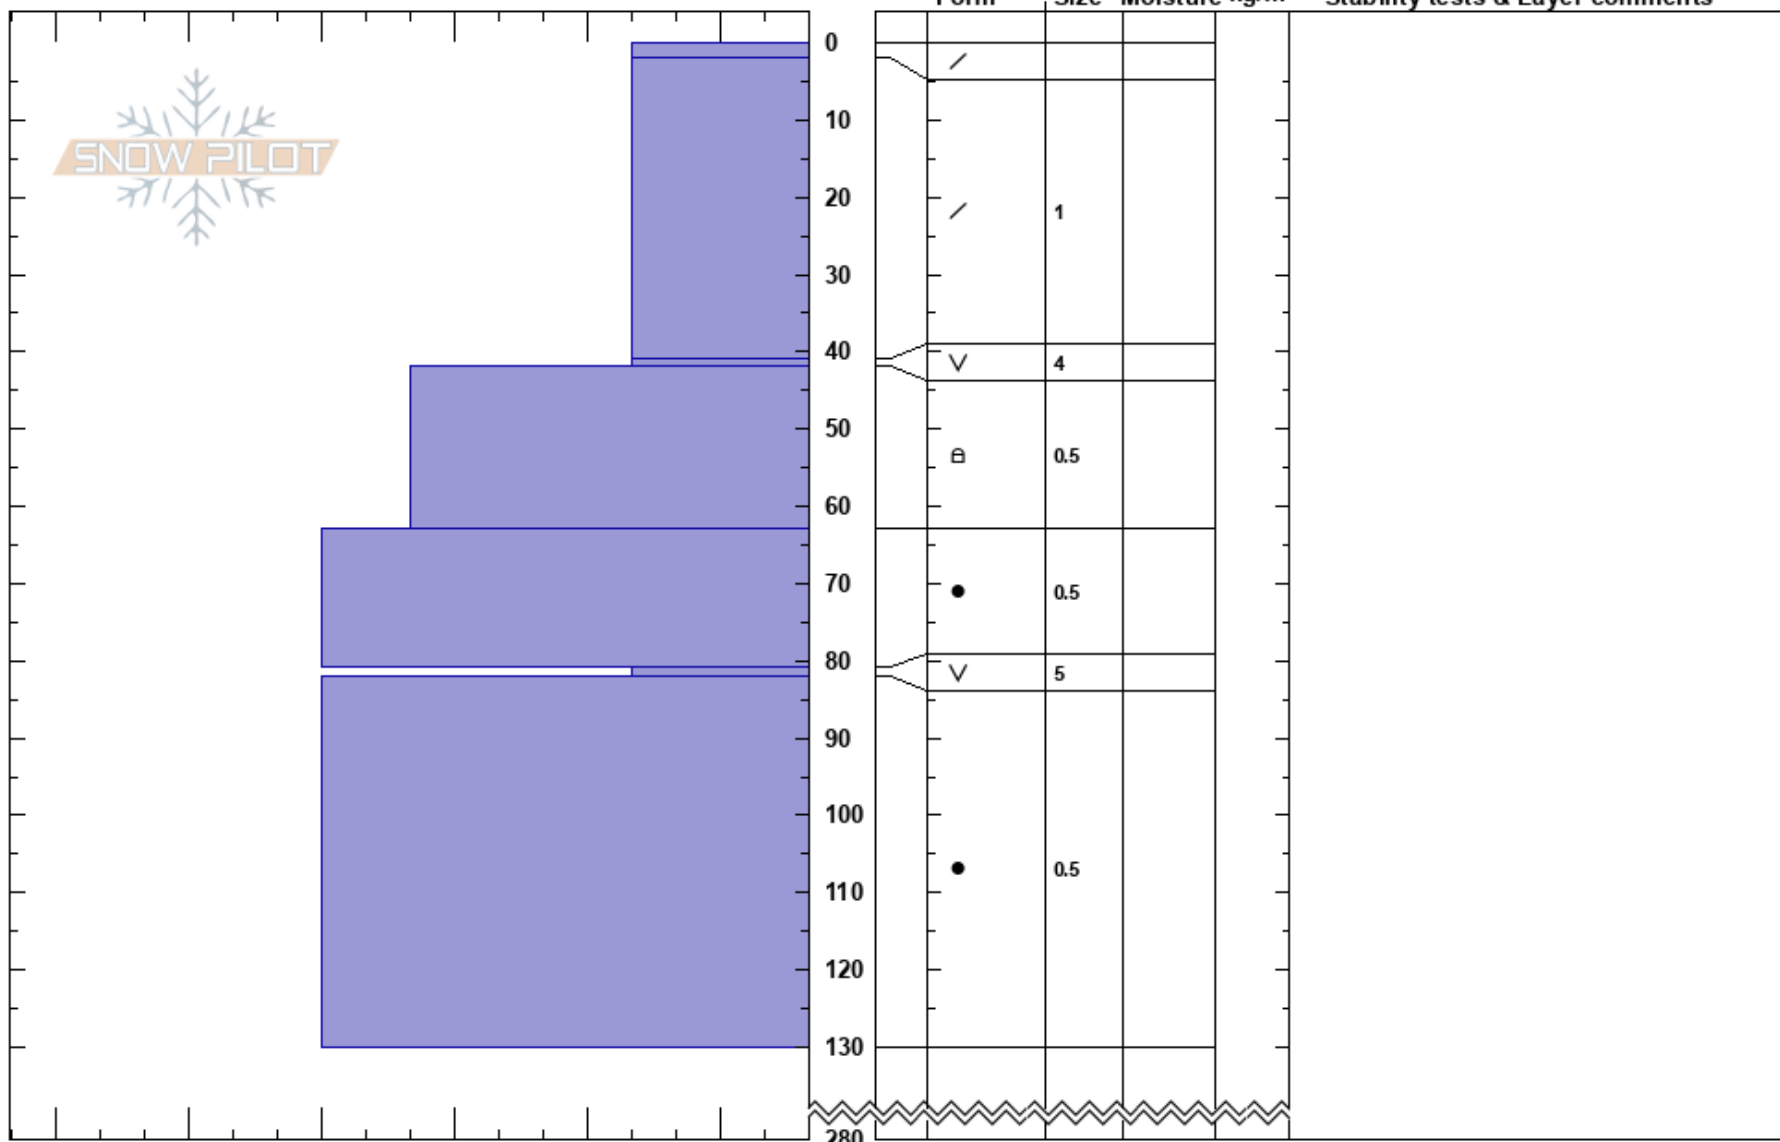

Pillow Talk
 Skeena
 BC
 Elevation: 4390 ft
 Aspect: NW
 Specifics:

Elliot James
 12/01/2017 - 12:00
 Co-ord:
 Slope Angle: 22°
 Wind Loading:

Stability:
 Air Temperature: -7°C
 Sky Cover: SCT
 Precipitation: NO
 Wind: Calm

HS:280
 Layer Notes:
 81-82cm: Problematic layer

Notes: