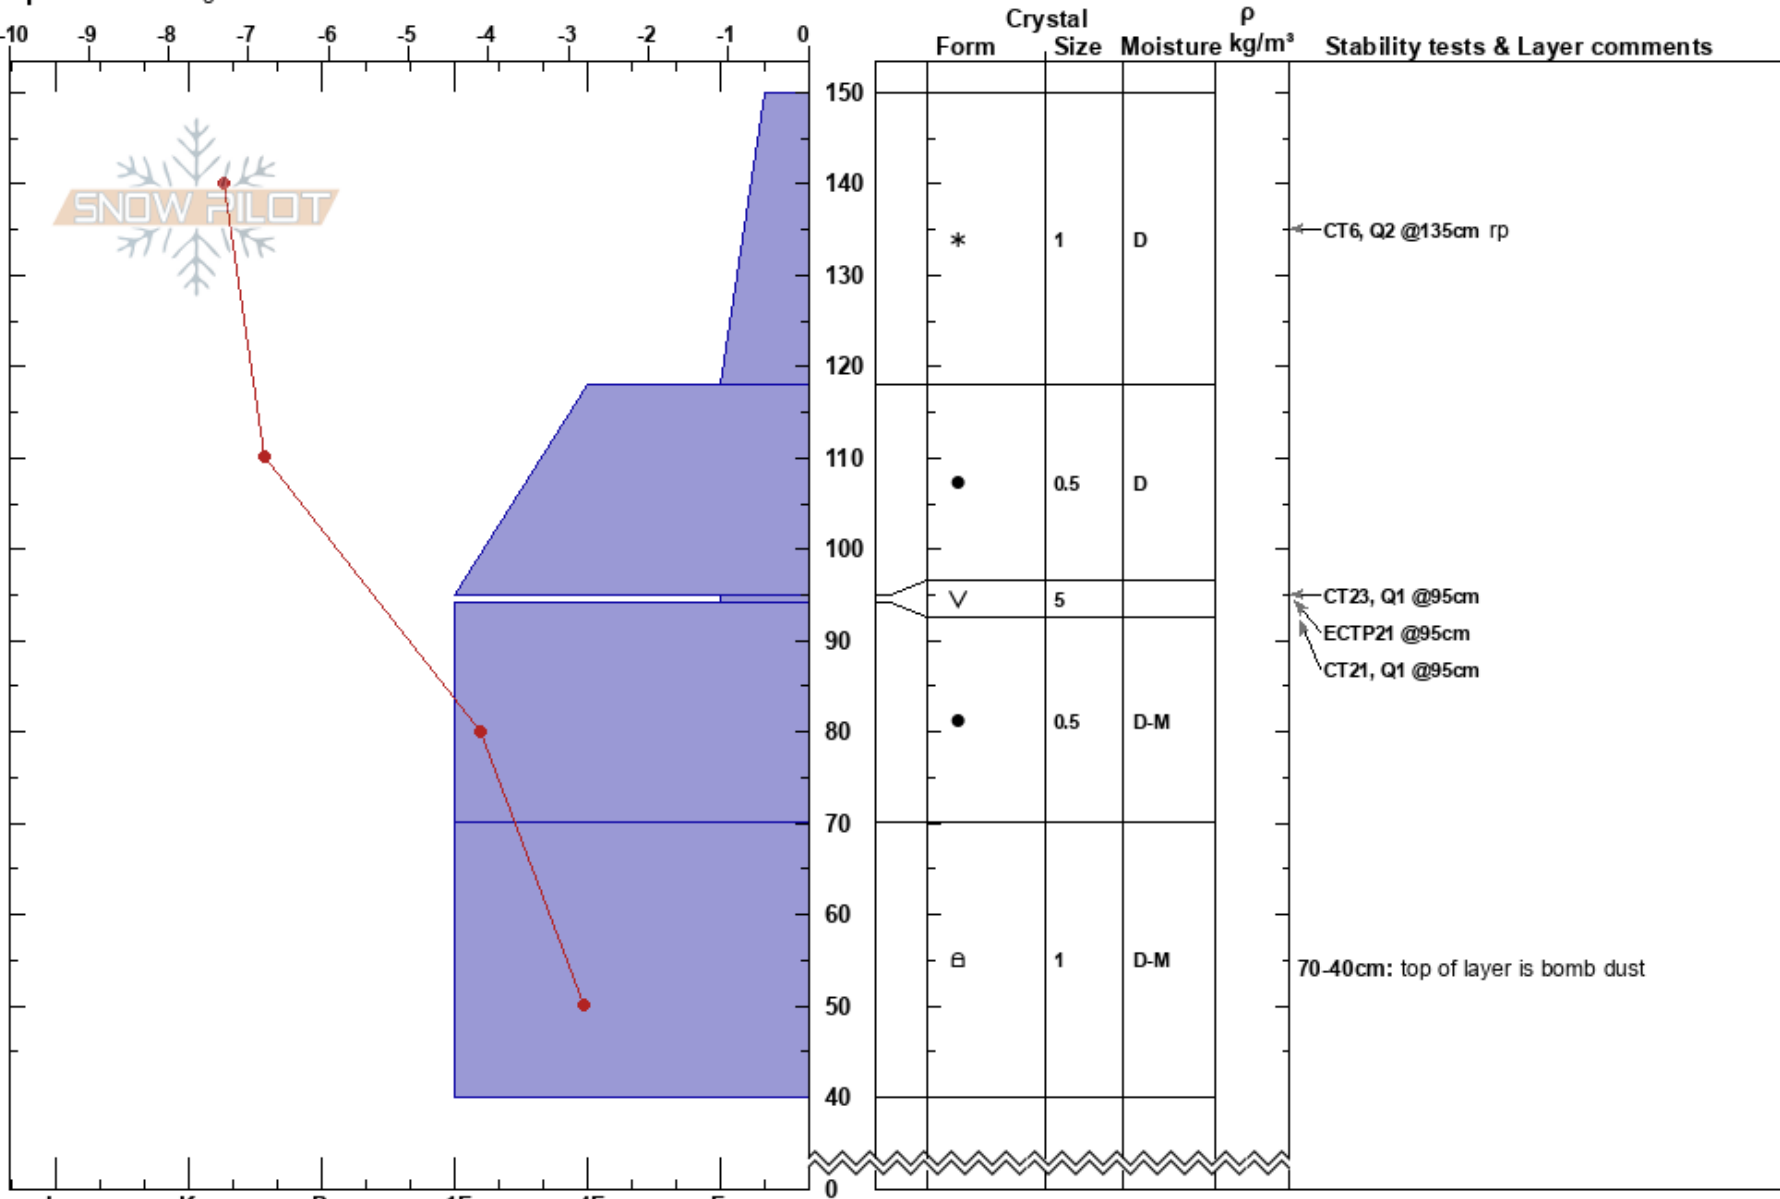

Shot 8 crags
Teton Range
WY
Elevation: 8800 ft
Aspect:

Nate Fuller
12/22/2018 - 1:32pm
Co-ord:
Slope Angle: 36°
Wind Loading: yes

Stability:
Air Temperature: -8.1°C
Sky Cover: CLR
Precipitation: NO
Wind: SE Calm

HS:150
PF:60
Layer Notes:
95-94cm: hard to see in pit wall
95-94cm: Problematic layer
70-40cm: top of layer is bomb dust

Specifics: Pit dug in a Ski Area

Notes: Bomb dust visible at 70 cm, no stability tests below 70 cm. Observers felt explosives had affected the deeper snowpack