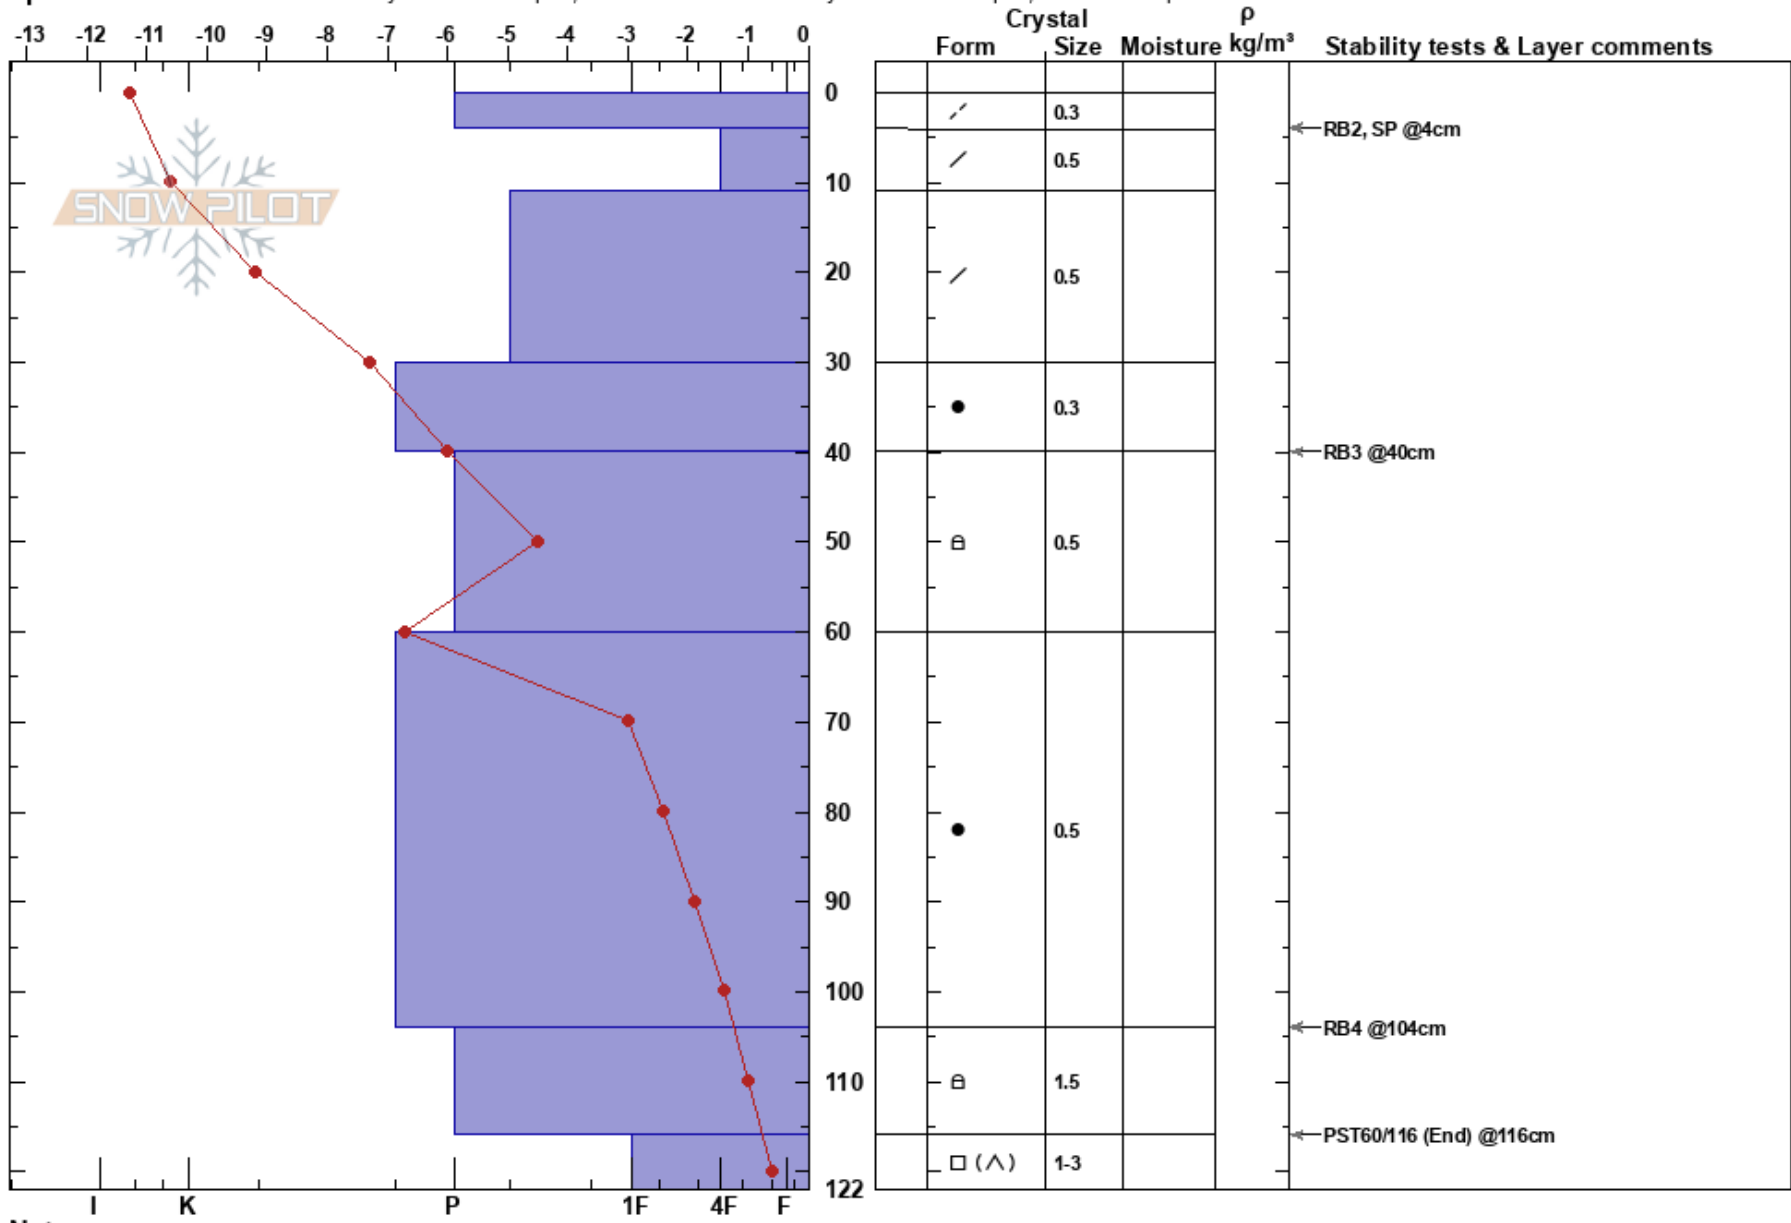

Lonestar
 Calla Massong
 22/12/2018 - 12:00
 BC
 Elevation: 2100 m
 Aspect: E
 Co-ord: 49.30734N, -114.43774W
 Slope Angle: 30°
 Wind Loading: previous
 Stability: Fair
 Air Temperature: -8.9°C
 HS:122
 PF:35
 116-122cm:Problematic layer
 Sky Cover: CLR
 Precipitation: NO
 Wind: SE Moderate

Specifics: Recent avalanche activity on similar slopes; Recent avalanche activity on different slopes; We skied slope

Notes: Explosive avalanche control above snow profile and no result.