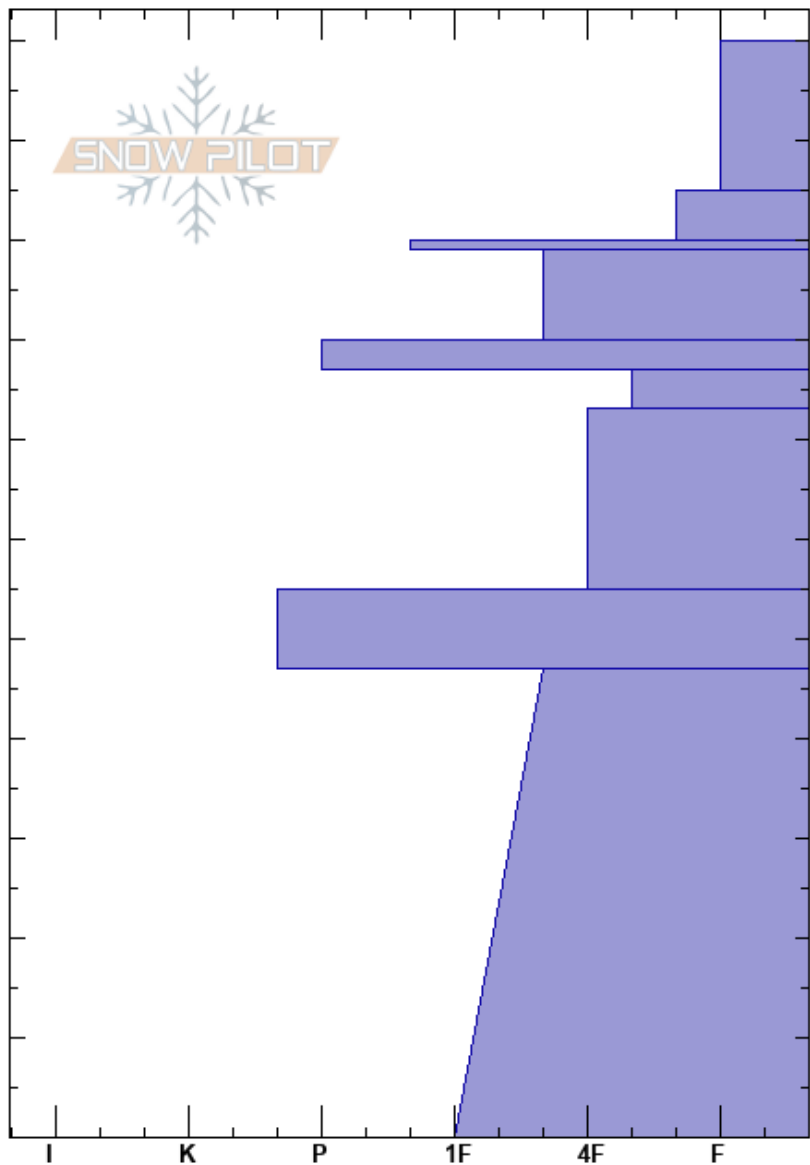

Scotch Bonnet  
 Cooke City  
 MT  
 Elevation: 9620 ft  
 Aspect: 110°

Alex Marienthal  
 12/21/2018 - 10:45am  
 Co-ord: 45.06925N, -109.94353W  
 Slope Angle: 25°  
 Wind Loading:

Stability: Fair Stable  
 Air Temperature:  
 Sky Cover: OVC  
 Precipitation: S2  
 Wind: SW Strong

HS:110

Layer Notes:

Specifics: Recent avalanche activity on different slopes; Instability rapidly rising

Depth (cm)	Crystal		Moisture	$\rho$ kg/m <sup>3</sup>	Stability tests & Layer comments
	Form	Size			
110					
100	+				
95	/ (+)				← ECTN9 @95cm
90	⊙⊙				← ECTN14 @89cm
85	⊖ (□)	1			
80	⊙⊙				
75	⊖	1			
70					
65	⊖	1			
60					
55	⊙⊙				
50					
45					
40					
35					
30					
25	⊖	2			
20					
15					
10					
0					