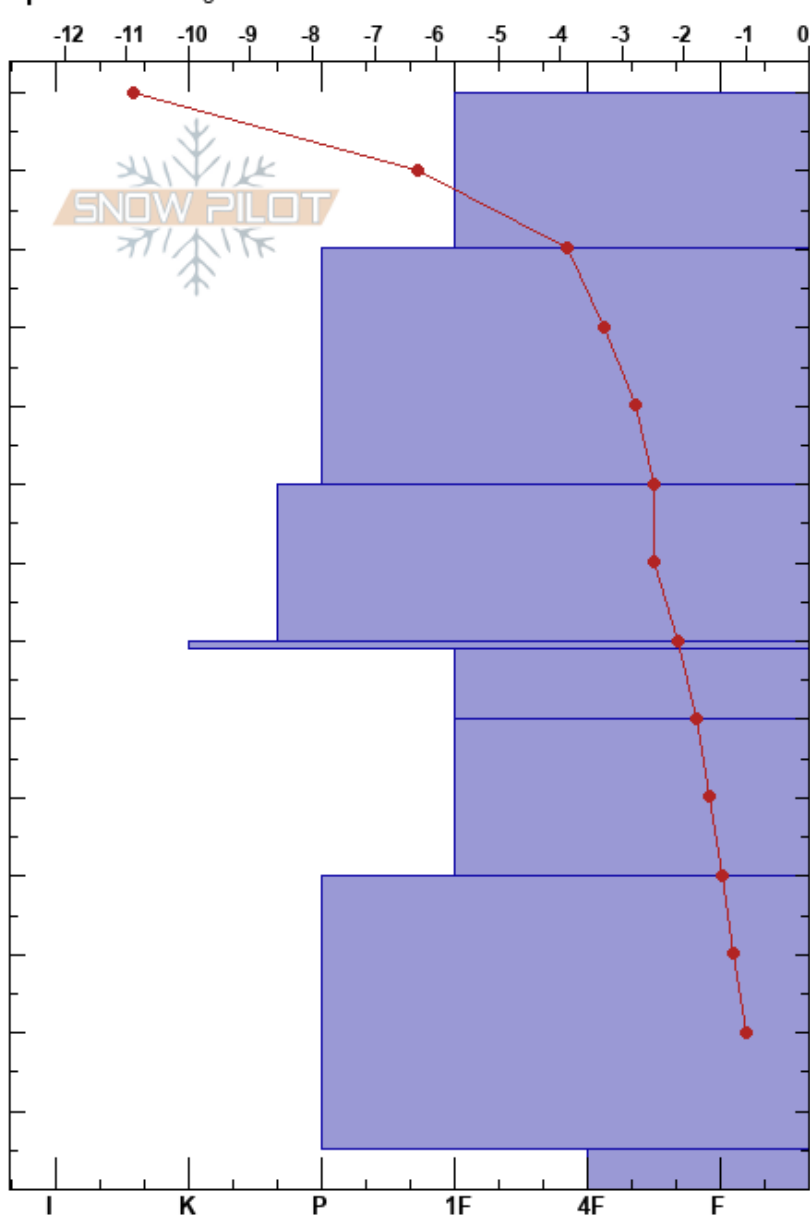

Väggen 2
 Skistar Tandådalen/Hund
 Sweden
Elevation: 805 m
Aspect: NE
Specifics: Pit dug in a Ski Area

Martin Svensson
 22/12/2018 - 10:50
Co-ord:
Slope Angle: 40°
Wind Loading: previous

Stability:
Air Temperature: -8°C
Sky Cover: BKN
Precipitation: NO
Wind: NE Calm

HS:140
PF:20 69-60cm:Problematic layer

Layer Notes:

Form	Crystal		ρ kg/m ³	Stability tests & Layer comments
	Size	Moisture		
●	1			
●	0.5			← CT12, SC @121cm
●	0.5			
■				
□	2.5			← CT16, SP @61cm ← ECTP16 @61cm risky
●	1			
●	1.5			
^	3			