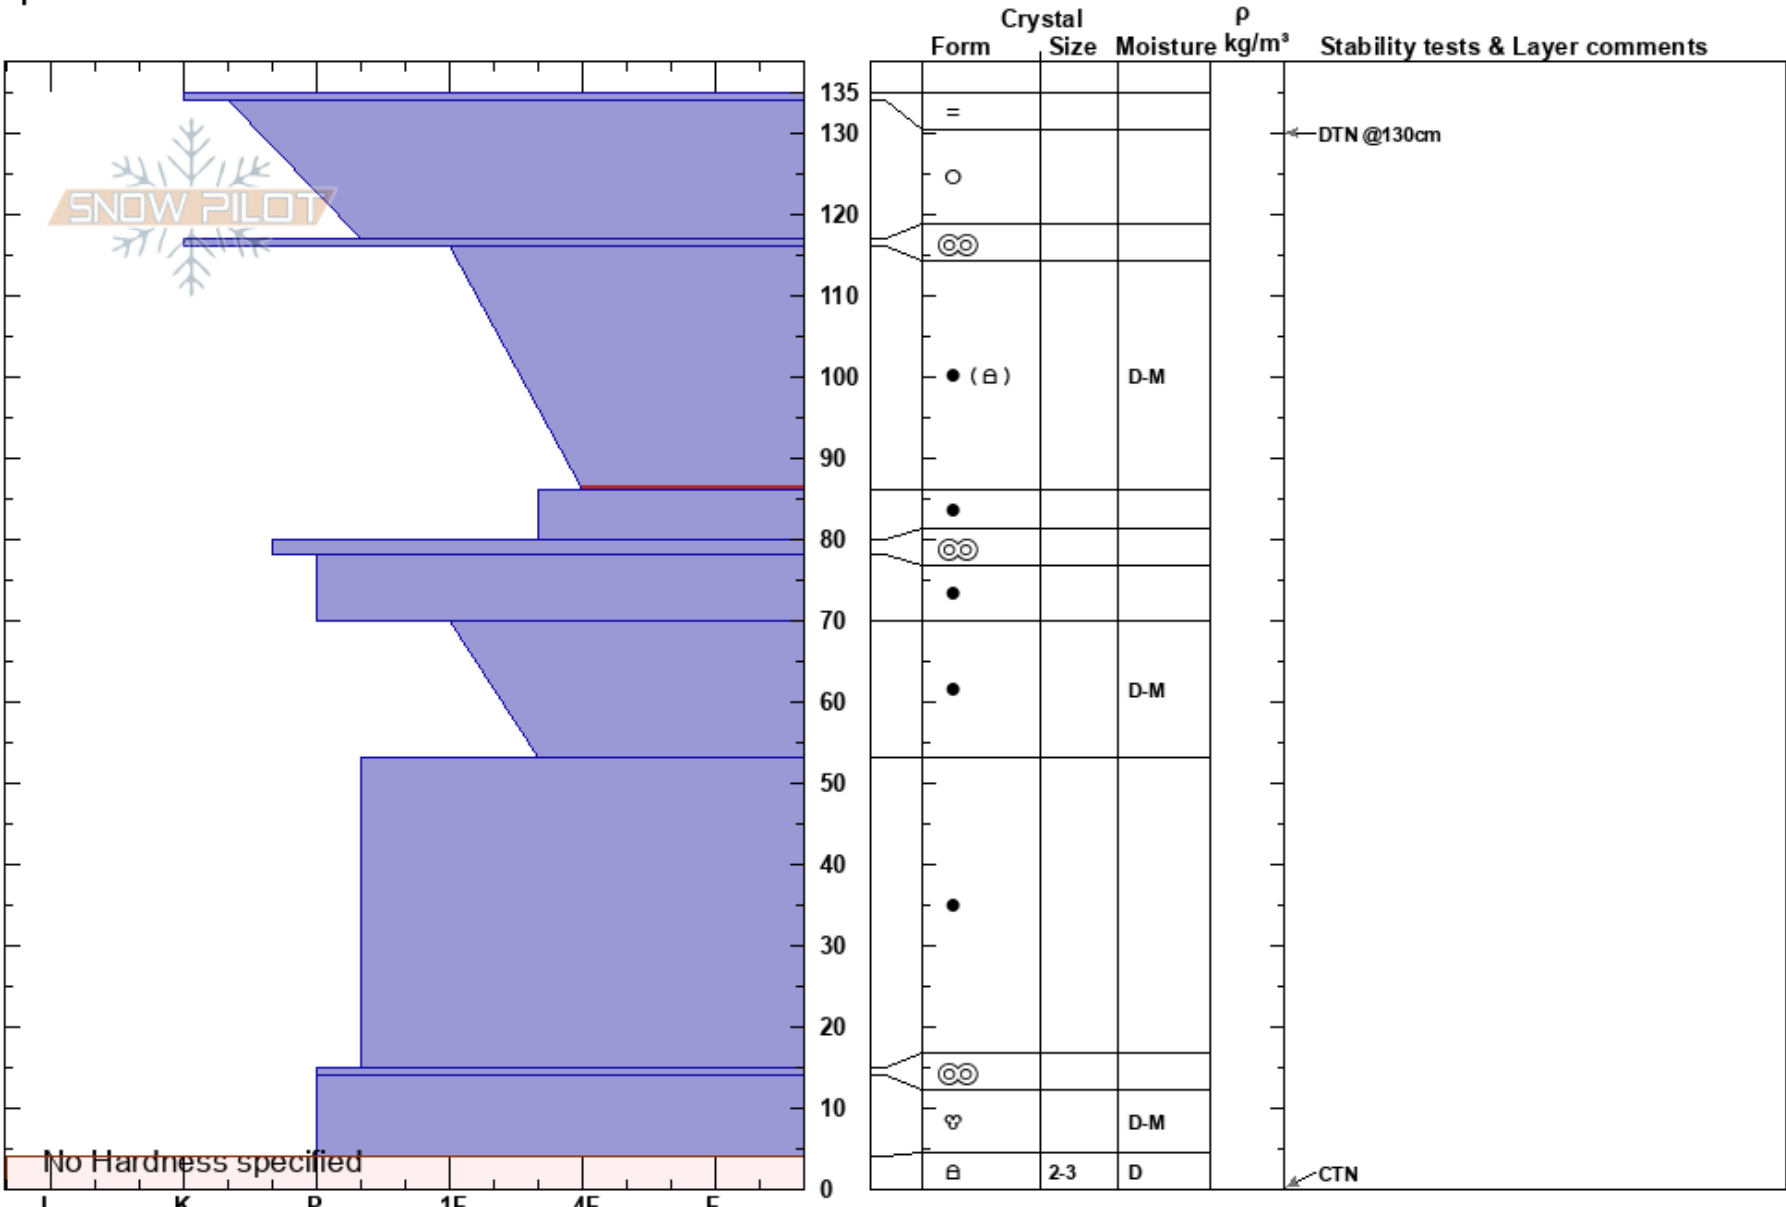

Tatoosh, the Castle
 Mount Rainier -Paradise WA
 Elevation: 5900 ft
 Aspect: NE
 Specifics:

Jeremy Allyn
 12/21/2018 - 3:00am
 Co-ord:
 Slope Angle: 30°
 Wind Loading: no

Stability:
 Air Temperature: -4°C
 Sky Cover: BKN
 Precipitation: NO
 Wind: SW Light Breeze

HS:135
 PF:1
 116-86cm:Problematic layer

No Hardness specified

Notes: Thin spot in bowl feature 300 ft north and below the Castle saddle