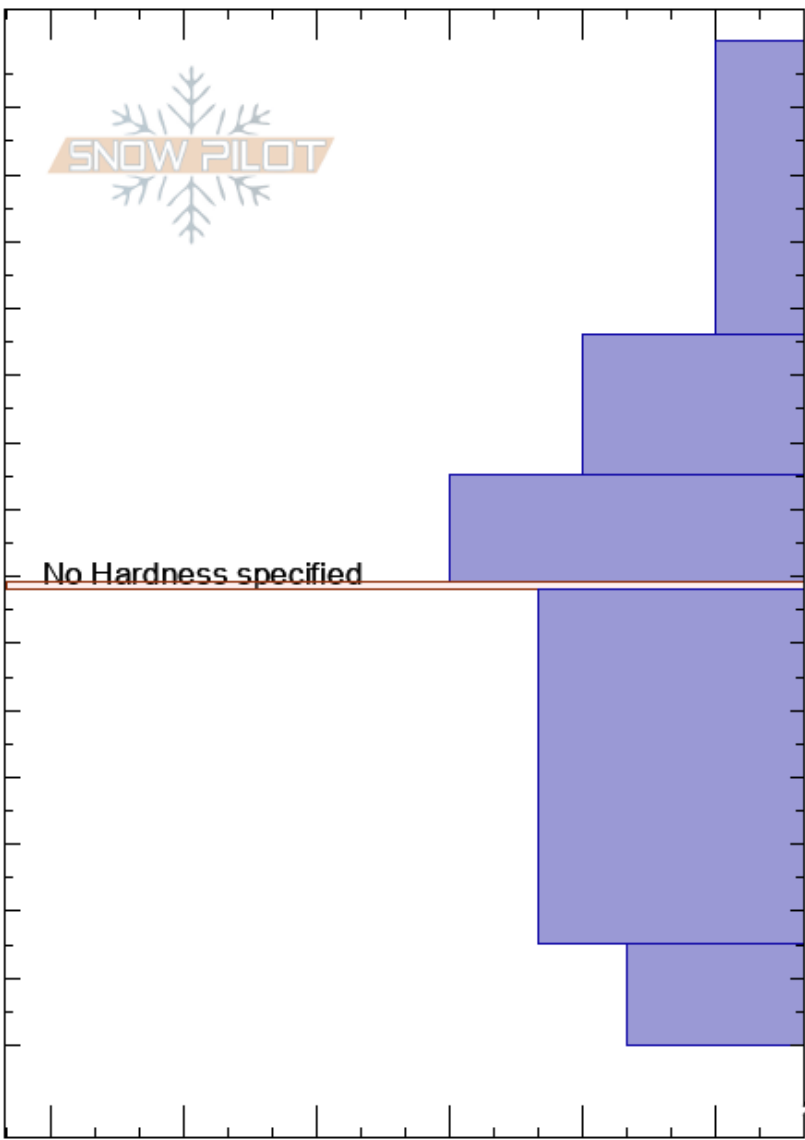

North Corner w/ Sam T
 Payette National Forest
 ID
 Elevation: 7500 ft
 Aspect: N
 Specifics:

Andy Keck
 12/21/2018 - 12:00pm
 Co-ord:
 Slope Angle: 30°
 Wind Loading:

Stability:
 Air Temperature: -8°C
 Sky Cover: BKN
 Precipitation: NO
 Wind: Calm

HS:199
 81-82cm: Problematic layer

Layer Notes:

Depth (cm)	Crystal		Moisture	ρ kg/m ³	Stability tests & Layer comments
	Form	Size			
0 - 45	/	1			← ECTN12 @15cm ← CT, SP @15cm ← CT14, RP @15cm New snow/Old snow
45 - 65	•	1			
65 - 78	•	0.5			
78 - 82	∨				
82 - 135	•	1			
135 - 150	^	2			