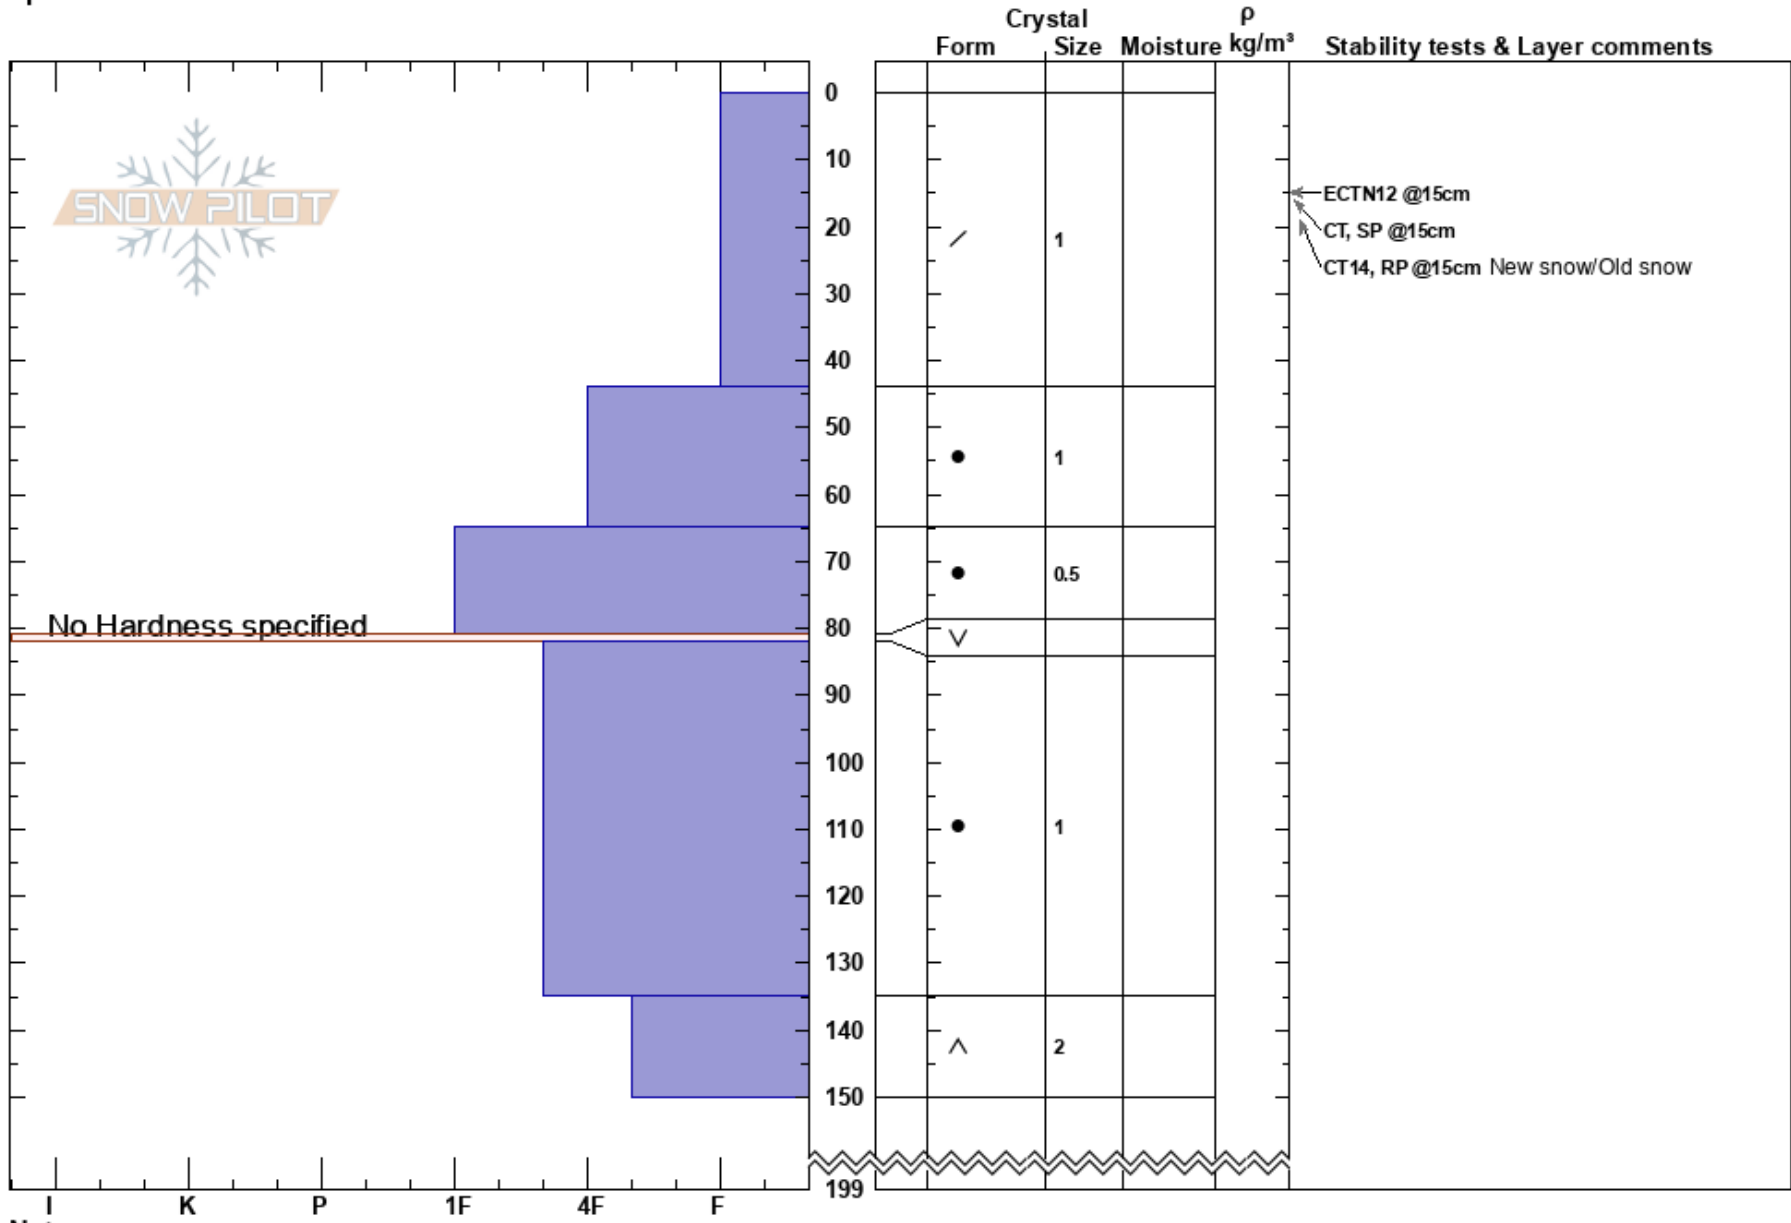

North Corner w/ Sam T  
 Payette National Forest  
 ID  
 Elevation: 7500 ft  
 Aspect: N  
 Specifics:

Andy Keck  
 12/21/2018 - 12:00pm  
 Co-ord:  
 Slope Angle: 30°  
 Wind Loading:

Stability:  
 Air Temperature: -8°C  
 Sky Cover: BKN  
 Precipitation: NO  
 Wind: Calm

HS:199  
 81-82cm: Problematic layer

Notes: