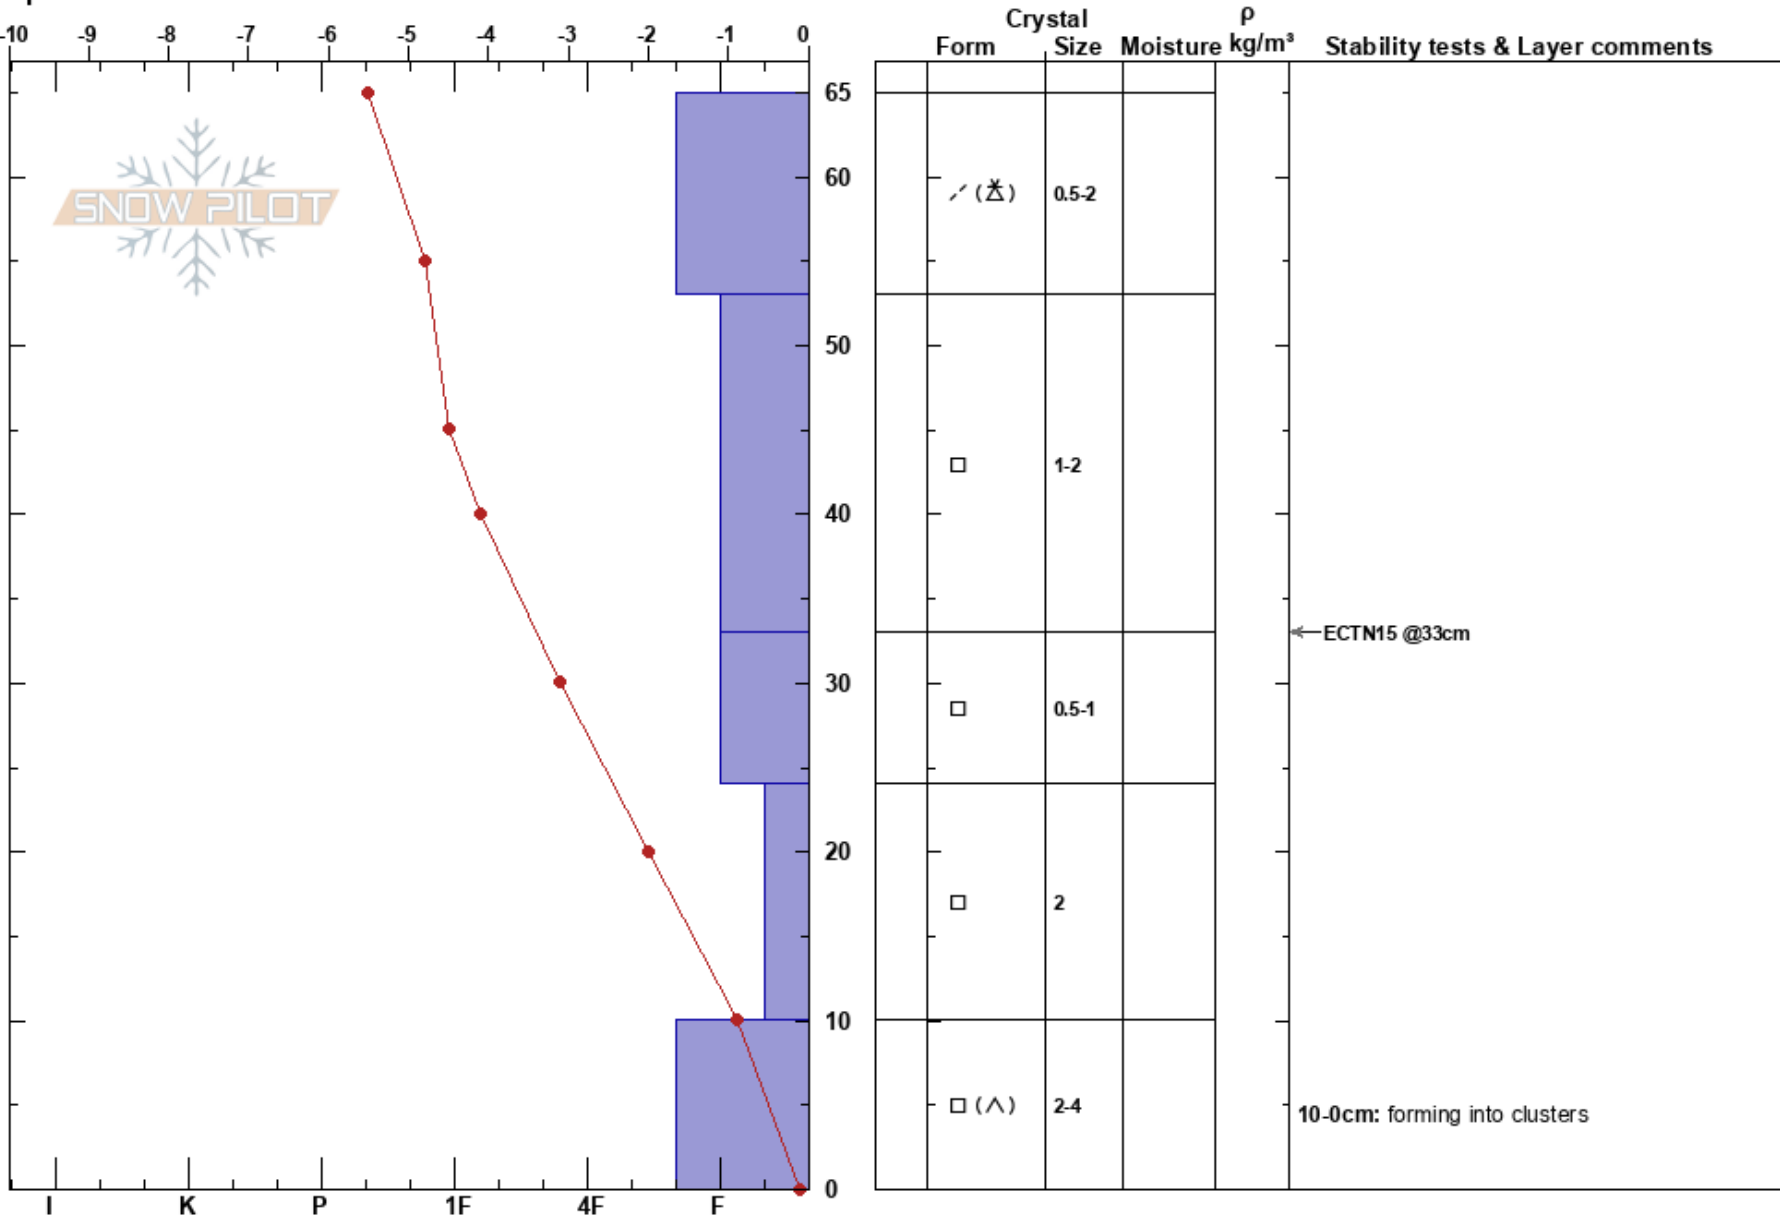

Barber Shoulder  
 Absaroka  
 WY  
 Elevation: 9450 ft  
 Aspect: NE  
 Specifics:

Lisa Van Sciver  
 12/21/2018 - 12:10pm  
 Co-ord: 43.73080N, -110.00971W  
 Slope Angle: 30°  
 Wind Loading: yes

Stability:  
 Air Temperature: -5°C  
 Sky Cover: FEW  
 Precipitation: NO  
 Wind: SW Moderate

HS:65  
 33-24cm: Problematic layer  
 10-0cm: forming into clusters

Notes: