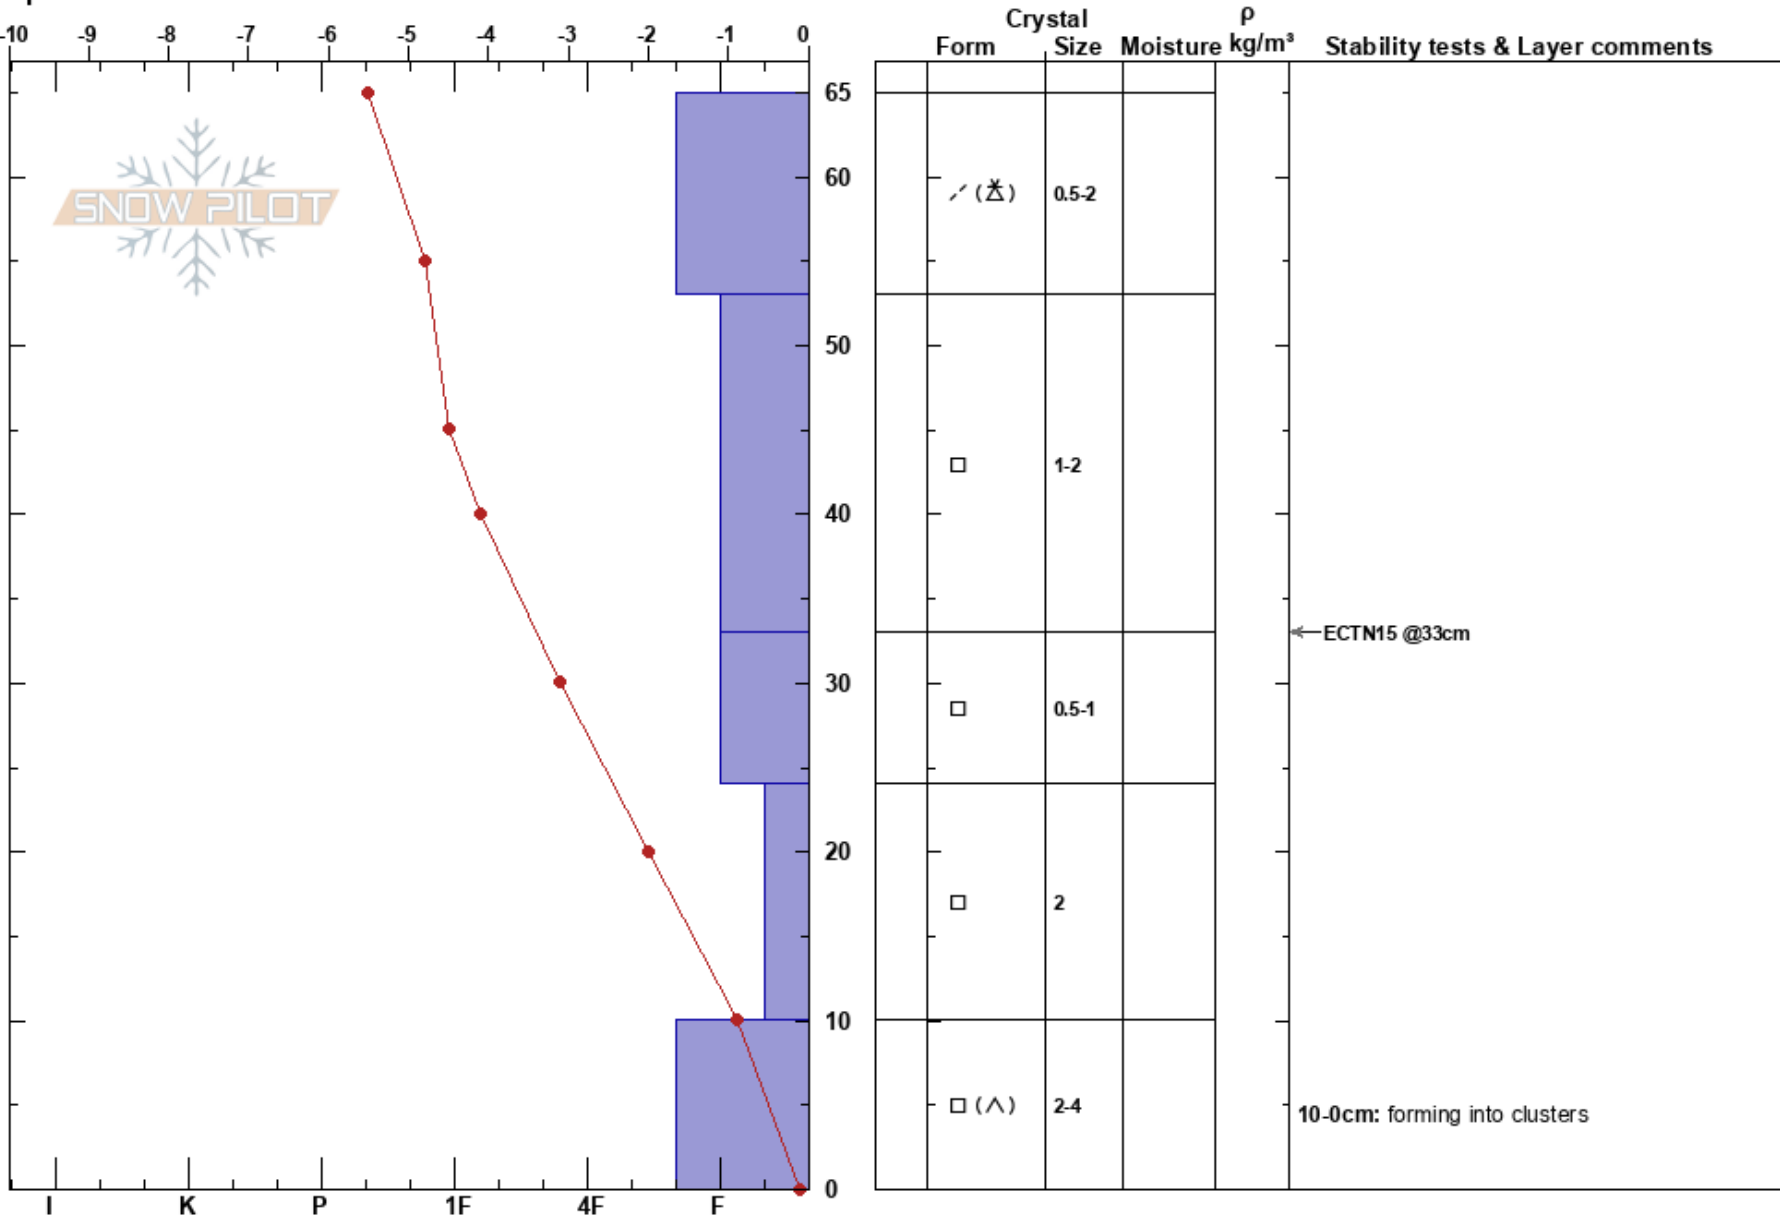

Barber Shoulder
 Absaroka
 WY
 Elevation: 9450 ft
 Aspect: NE
 Specifics:

Lisa Van Sciver
 12/21/2018 - 12:10pm
 Co-ord: 43.73080N, -110.00971W
 Slope Angle: 30°
 Wind Loading: yes

Stability:
 Air Temperature: -5°C
 Sky Cover: FEW
 Precipitation: NO
 Wind: SW Moderate

HS:65
 33-24cm: Problematic layer
 10-0cm: forming into clusters

Notes: