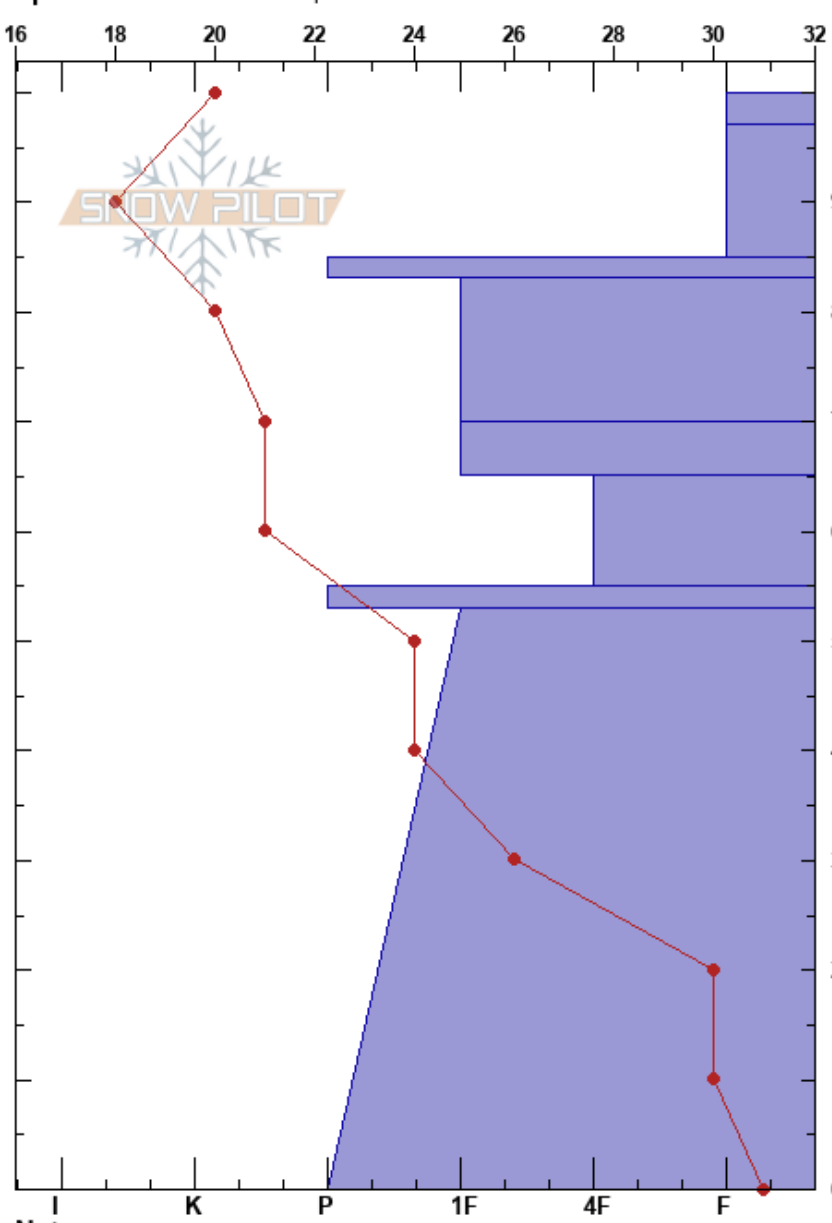

Bradley Woods
 Bridger Range
 MT
 Elevation: 7810 ft
 Aspect: NW
 Specifics: Ski tracks on slope

Scott Davidson
 12/18/2018 - 12:22pm
 Co-ord: 45.83109N, -110.92912W
 Slope Angle: 6°
 Wind Loading:

Stability: **HS:100**
 Air Temperature: 35°F PF:25 85-83cm:Problematic layer
 Sky Cover: SCT
 Precipitation: NO
 Wind: Calm

Depth (cm)	Crystal		Moisture	ρ kg/m ³	Stability tests & Layer comments
	Form	Size			
100	•	1-1.5			
90	•	2-3			
85	-				← ECTN15 @85cm ← CT15, Q2 @85cm
70	⊖	1-1.5			
70	⊖	1			← ECTN15 @70cm ← CT29, Q2 @70cm
60	•	1			
50	-				
20		1-2			