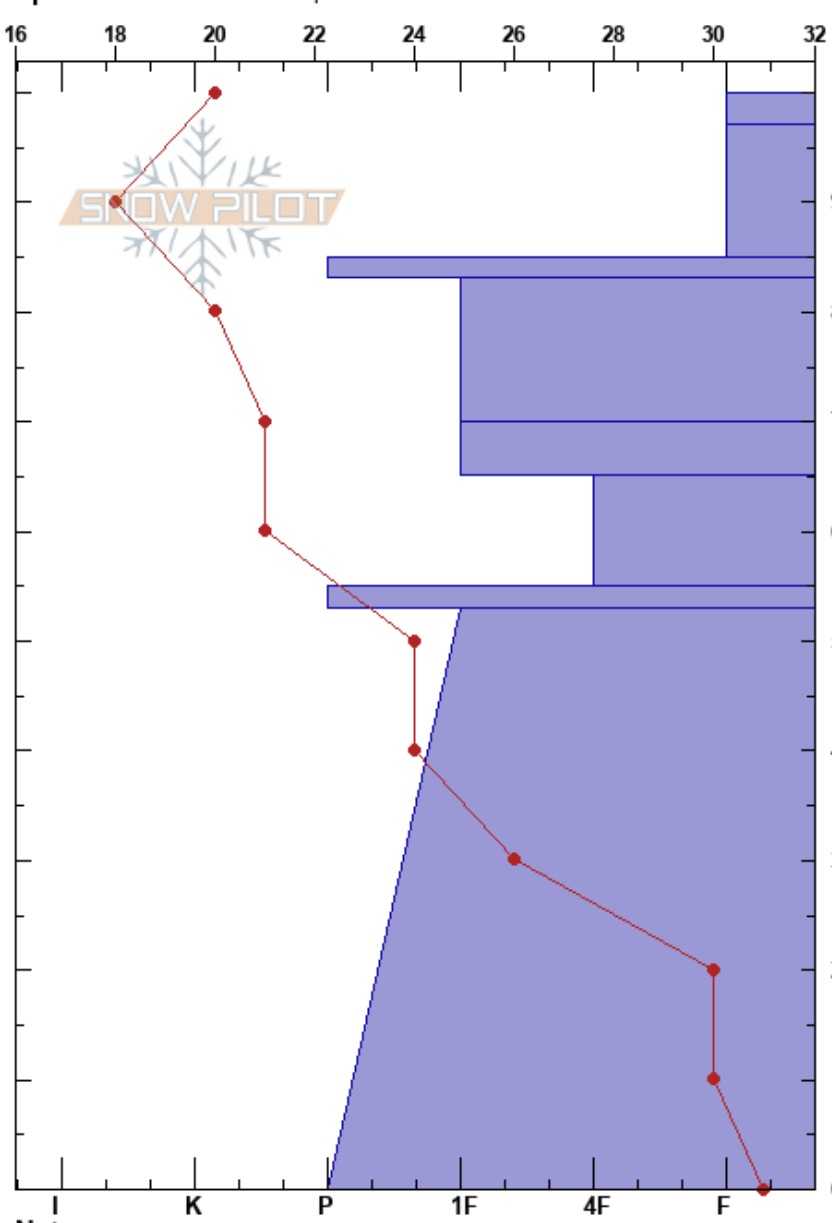

Bradley Woods  
 Bridger Range  
 MT  
 Elevation: 7810 ft  
 Aspect: NW  
 Specifics: Ski tracks on slope

Scott Davidson  
 12/18/2018 - 12:22pm  
 Co-ord: 45.83109N, -110.92912W  
 Slope Angle: 6°  
 Wind Loading:

Stability: **HS:100**  
 Air Temperature: 35°F PF:25 85-83cm:Problematic layer  
 Sky Cover: SCT  
 Precipitation: NO  
 Wind: Calm

Elevation (cm)	Crystal		Moisture	$\rho$ kg/m <sup>3</sup>	Stability tests & Layer comments
	Form	Size			
100	•	1-1.5			
90	•	2-3			
85	-				← ECTN15 @85cm ← CT15, Q2 @85cm
70	⊖	1-1.5			
70	⊖	1			← ECTN15 @70cm ← CT29, Q2 @70cm
60	•	1			
50	-				
20		1-2			