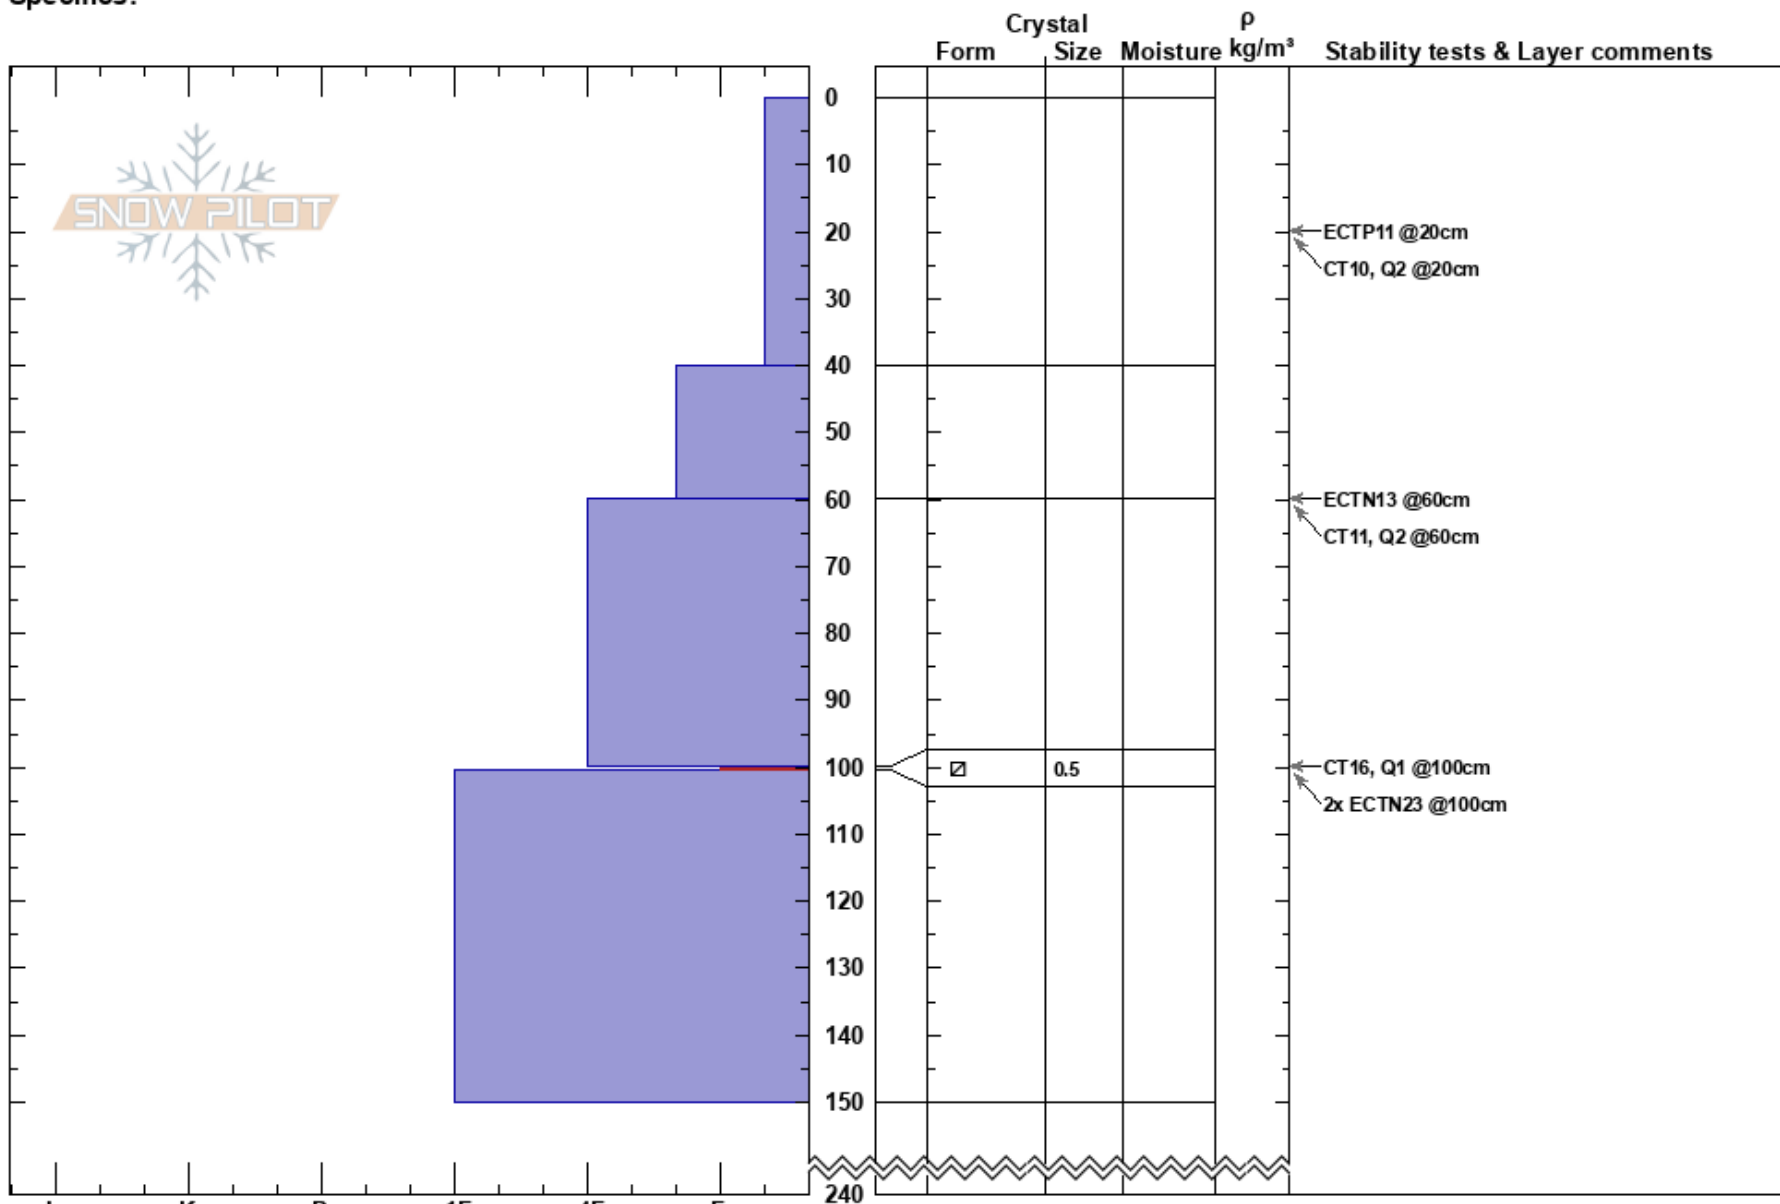

Wade's World  
 Beartooths  
 MT  
 Elevation: 9700 ft  
 Aspect: 80°  
 Specifics:

Doug Chabot-Admin  
 01/11/2017 - 9:30am  
 Co-ord: 45.06842N, -109.95070W  
 Slope Angle: 26°  
 Wind Loading:

Stability: Very Poor HS:240  
 Air Temperature: -7°C  
 Sky Cover: OVC  
 Precipitation: S-1  
 Wind: Calm  
 Layer Notes:  
 100-100.5cm: Problematic layer

**Notes:** Avalanche Warning. I think most slopes collapsed and that is why the stability tests do not reflect instability.