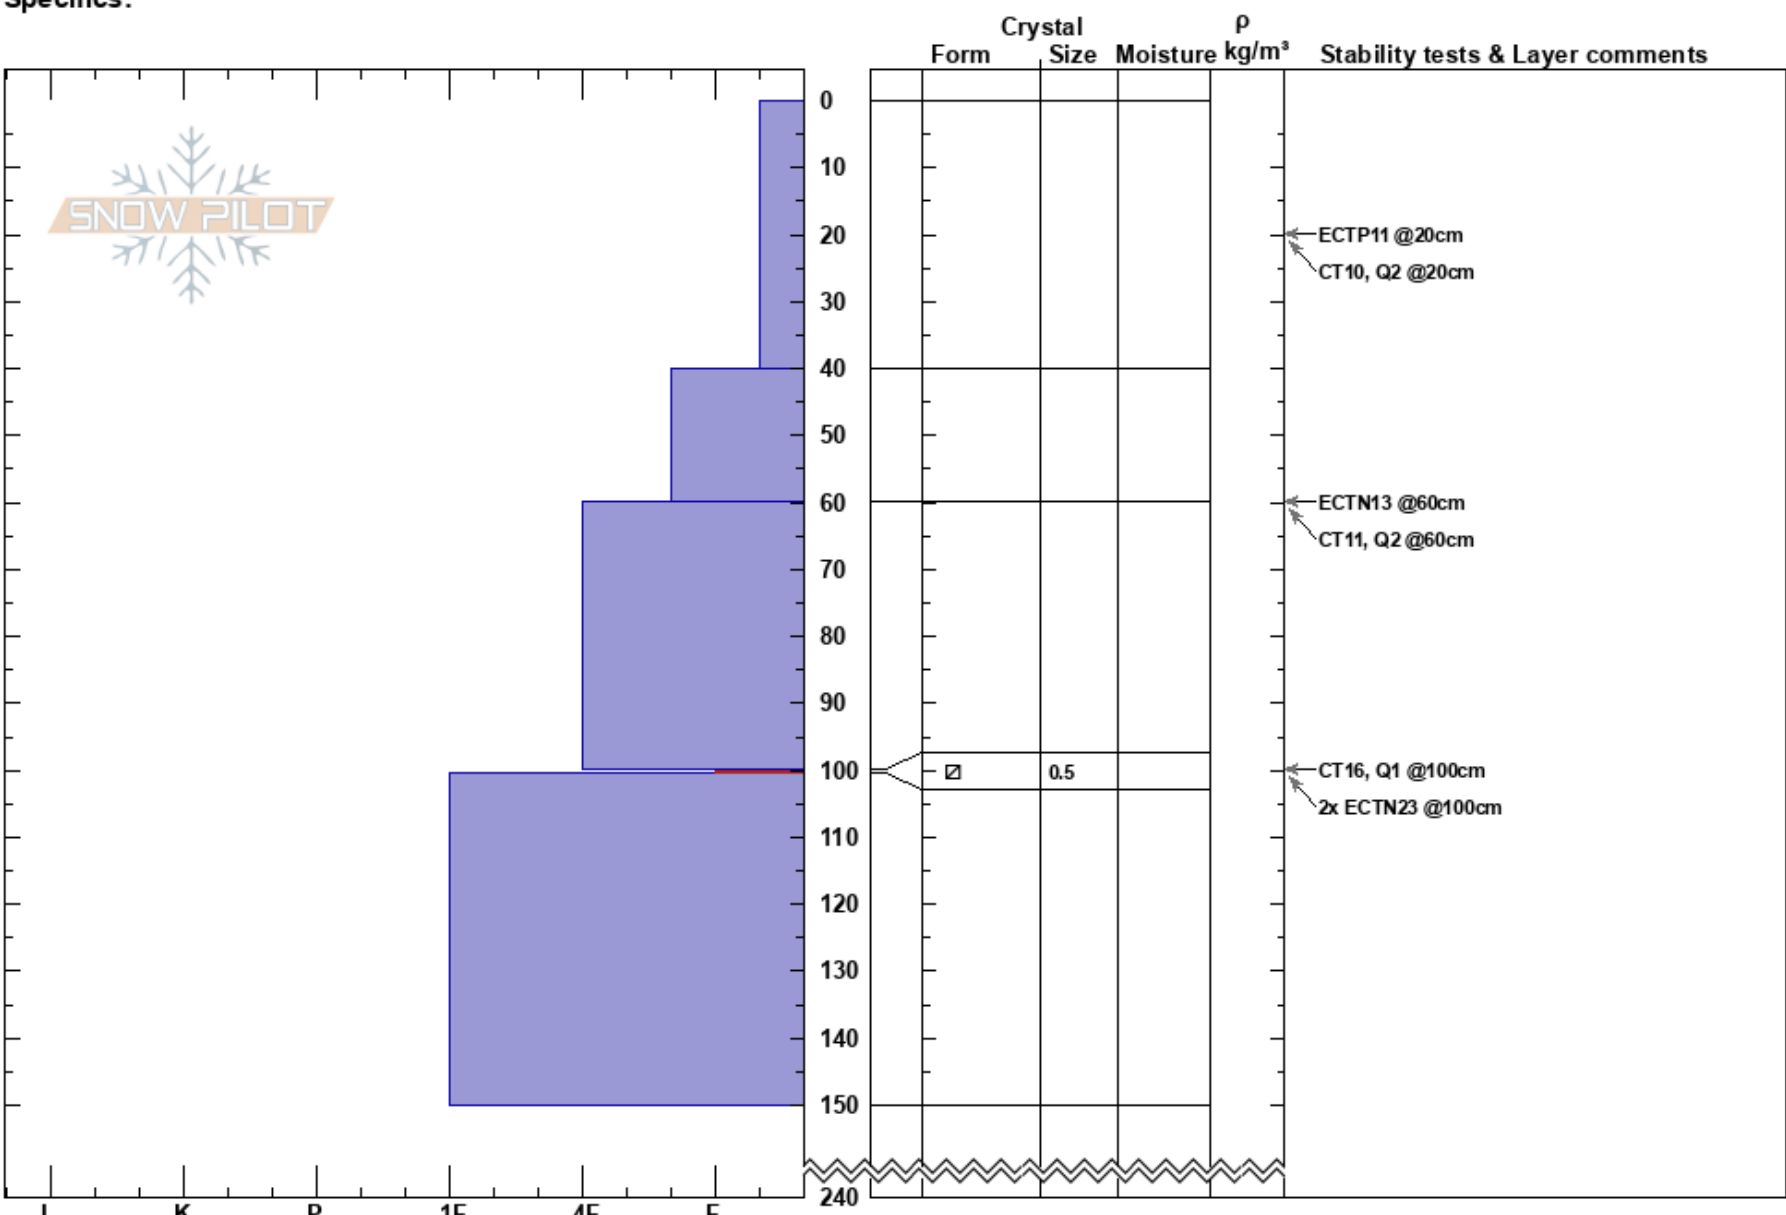

Wade's World
Beartooths
MT
Elevation: 9700 ft
Aspect: 80°
Specifics:

Doug Chabot-Admin
01/11/2017 - 9:30am
Co-ord: 45.06842N, -109.95070W
Slope Angle: 26°
Wind Loading:

Stability: Very Poor
Air Temperature: -7°C
Sky Cover: OVC
Precipitation: S-1
Wind: Calm

HS:240
Layer Notes:
100-100.5cm: Problematic layer

Notes: Avalanche Warning. I think most slopes collapsed and that is why the stability tests do not reflect instability.