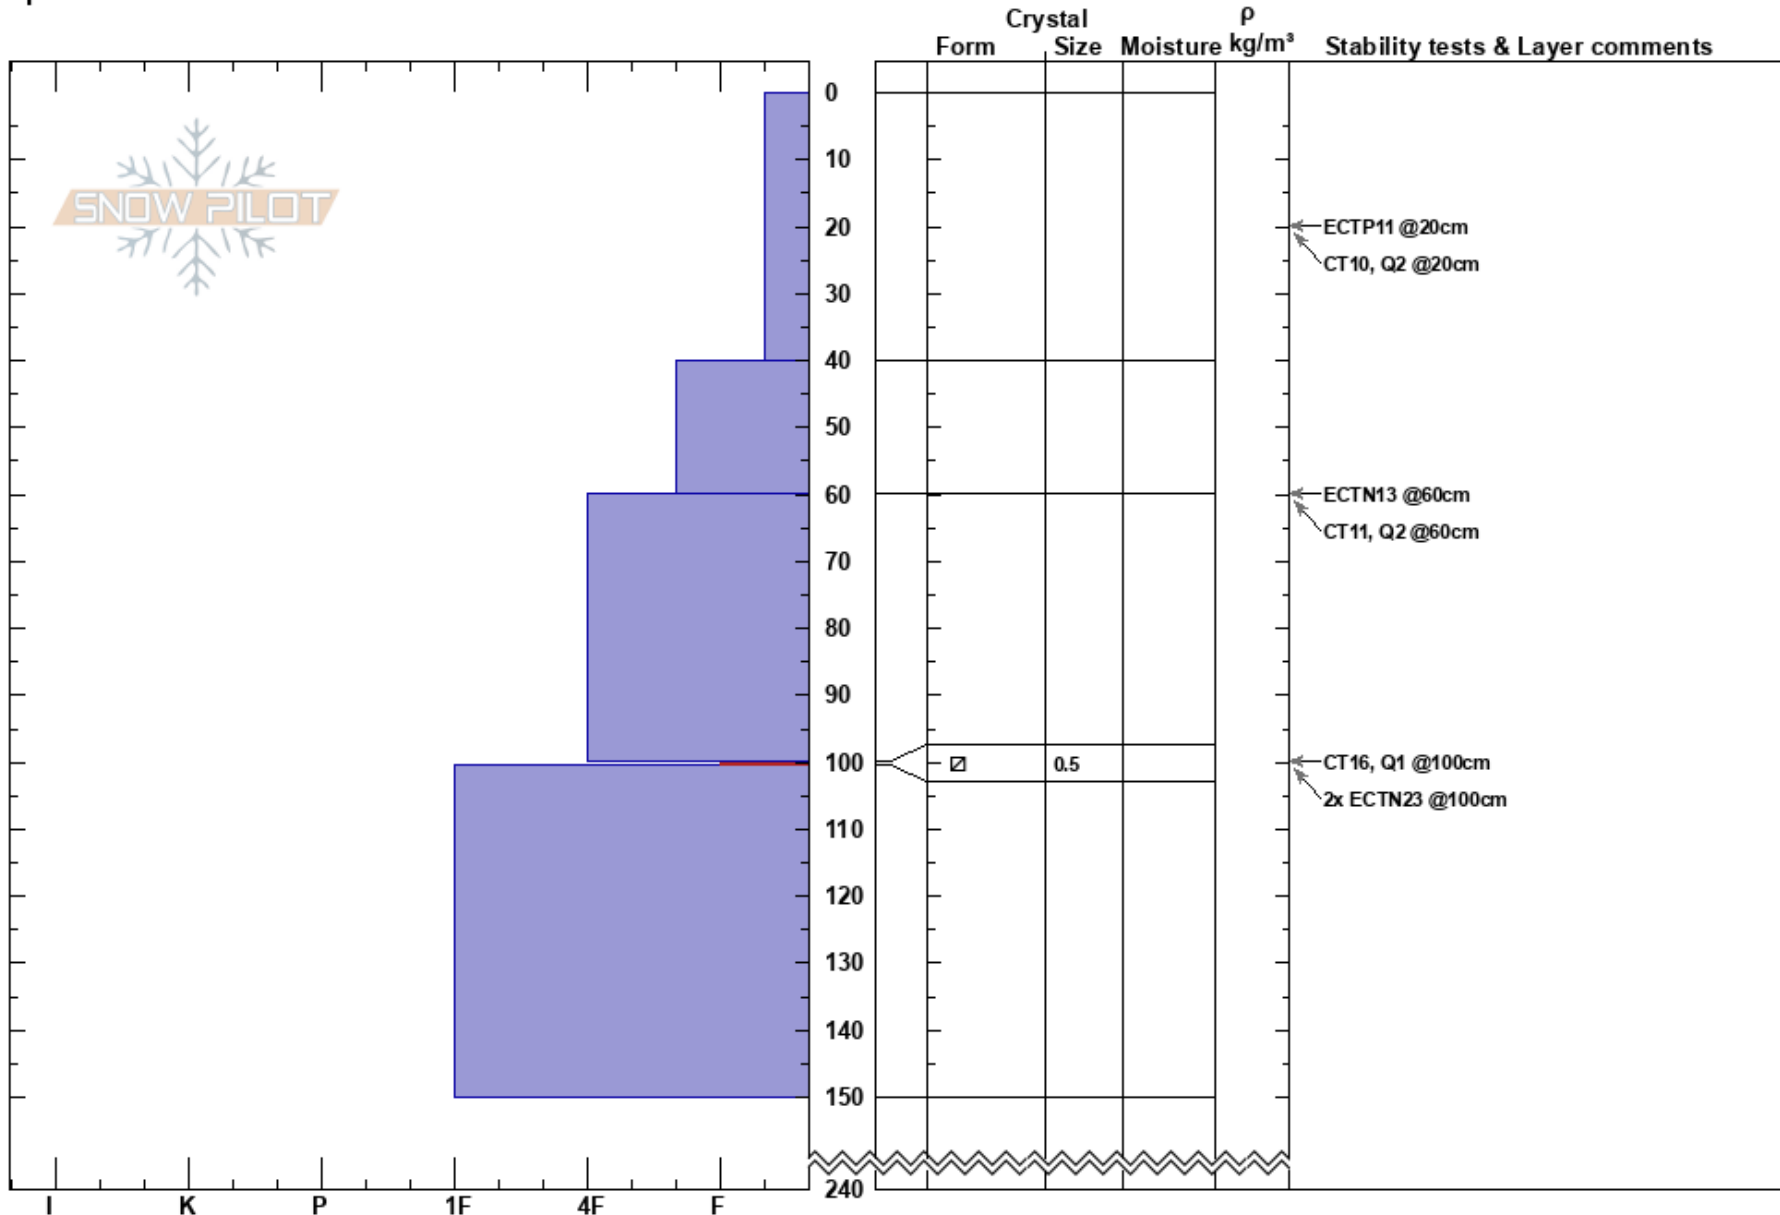

Wade's World  
 Beartooths  
 MT  
 Elevation: 9700 ft  
 Aspect: 80°  
 Specifics:

Doug Chabot-Admin  
 01/11/2017 - 9:30am  
 Co-ord: 45.06842N, -109.95070W  
 Slope Angle: 26°  
 Wind Loading:

Stability: Very Poor HS:240  
 Air Temperature: -7°C  
 Sky Cover: OVC  
 Precipitation: S-1  
 Wind: Calm  
 Layer Notes:  
 100-100.5cm: Problematic layer

Notes: Avalanche Warning. I think most slopes collapsed and that is why the stability tests do not reflect instability.