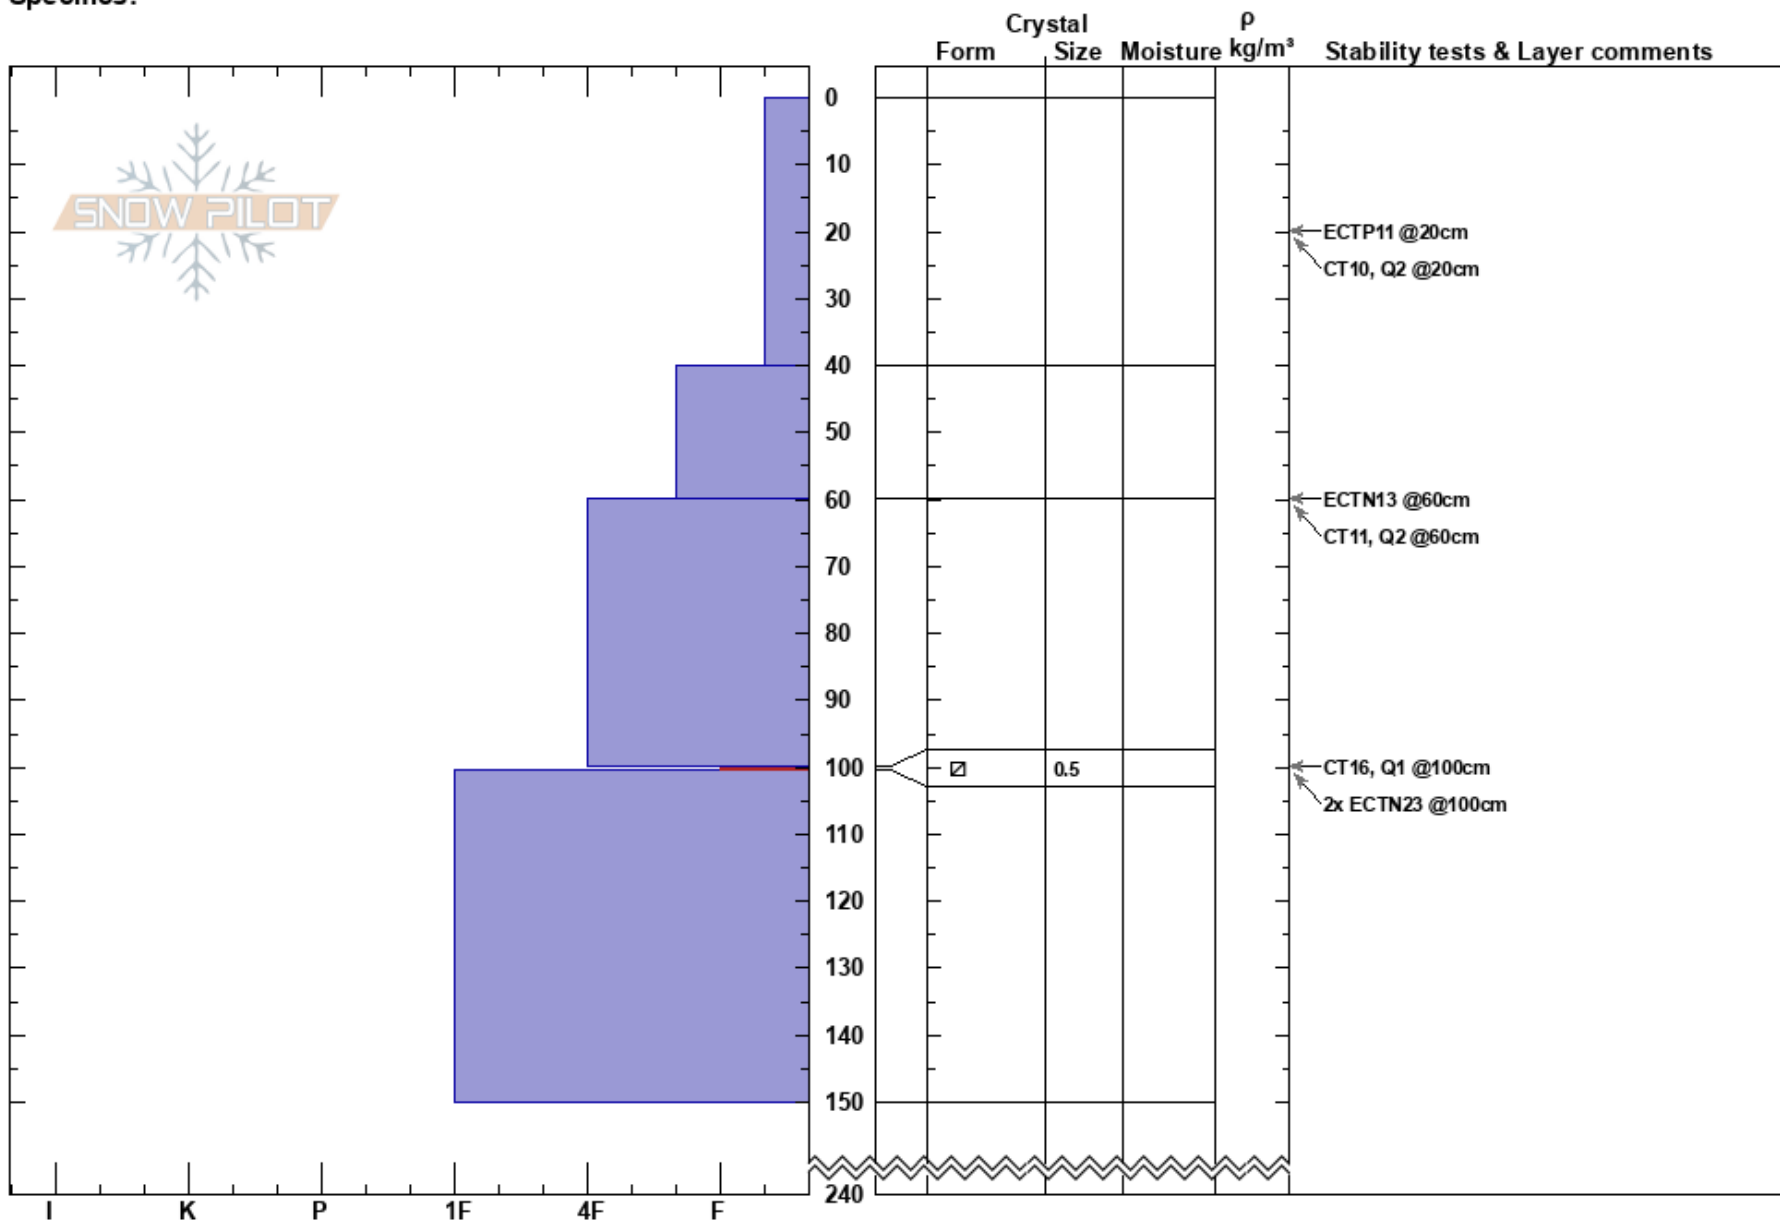

Wade's World
 Beartooths
 MT
 Elevation: 9700 ft
 Aspect: 80°
 Specifics:

Doug Chabot-Admin
 01/11/2017 - 9:30am
 Co-ord: 45.06842N, -109.95070W
 Slope Angle: 26°
 Wind Loading:

Stability: Very Poor HS:240
 Air Temperature: -7°C
 Sky Cover: OVC
 Precipitation: S-1
 Wind: Calm
 Layer Notes:
 100-100.5cm: Problematic layer

Notes: Avalanche Warning. I think most slopes collapsed and that is why the stability tests do not reflect instability.