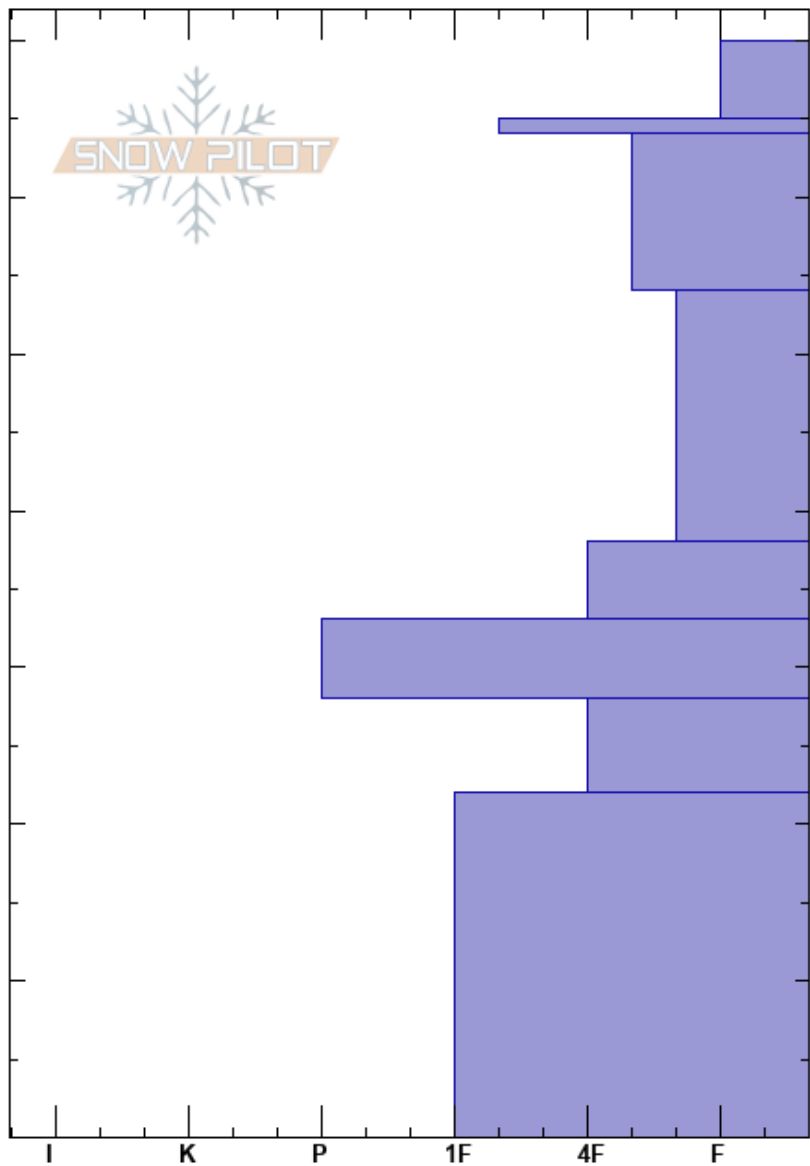

Texas Meadows
 Bridger Range
 MT
 Elevation: 7360 ft
 Aspect: 170°
 Specifics: We skied slope

Gabrielle Antonioli
 12/21/2018 - 12:00pm
 Co-ord: 45.83743N, -110.93429W
 Slope Angle: 28°
 Wind Loading:

Stability: Good
 Air Temperature:
 Sky Cover:
 Precipitation: NO
 Wind:
 HS:70
 PS: 10 28-22cm:Problematic layer

Form	Crystal		ρ kg/m ³	Stability tests & Layer comments
	Size	Moisture		
+ (Δ)				
⊙⊙				
/				
⊖				
⊖				
⊙⊙				← PST31/100 (SF) @28cm CPST 36/100 END
⊖				
•				
				← ECTX

Notes: