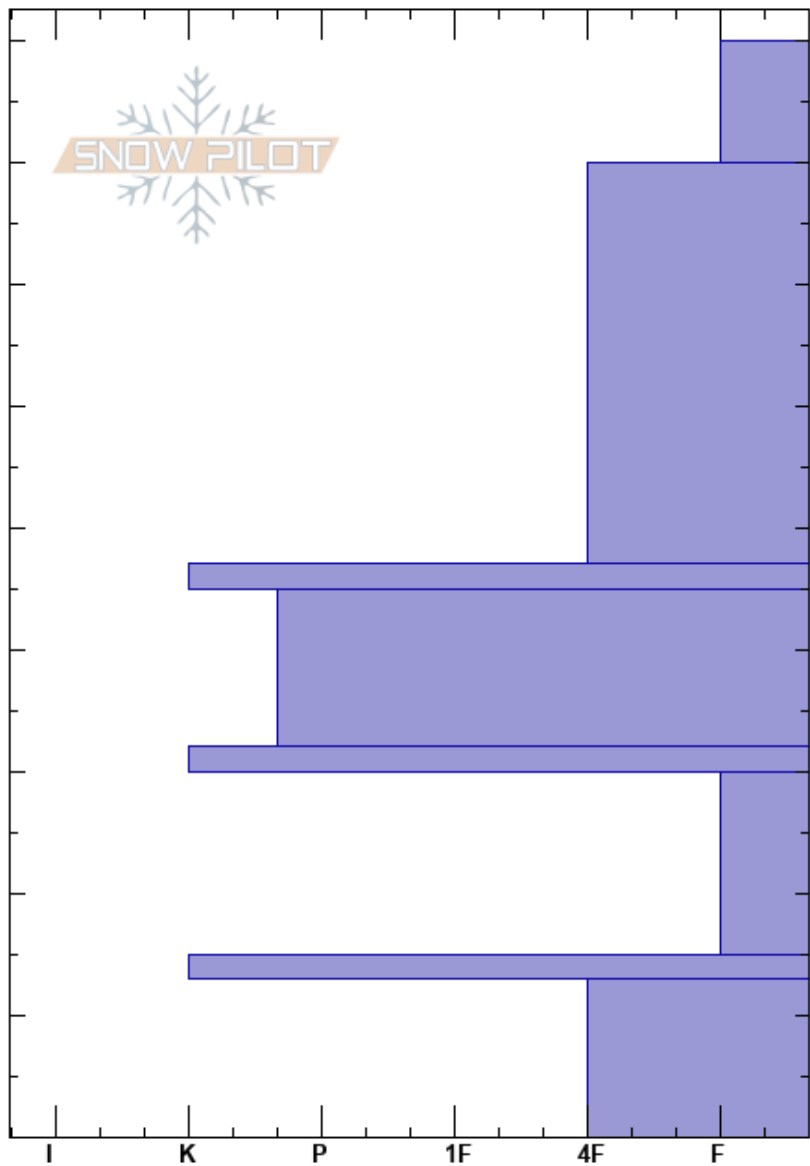

Lost Lake
 Kenai Mountains
 AK
 Elevation: 600 m
 Aspect: NW
 Specifics: We skied slope; Snowmobile tracks on slope

Mark Walters
 12/20/2018 - 10:00am
 Co-ord: 60.20788N, -149.41972W
 Slope Angle: 34°
 Wind Loading:

Stability: Fair
 Air Temperature: -10°C
 Sky Cover: SCT
 Precipitation:
 Wind: N Calm

HS:90
 Layer Notes:
 47-45cm: Problematic layer

Height (m)	Crystal		Moisture	ρ kg/m ³	Stability tests & Layer comments
	Form	Size			
90					
80					
70					
60			D-M		
50					
45	=				← CTV, SC @45cm
40					← ECTN21 @45cm sc
30	=				
20	□				
10	=				
0					