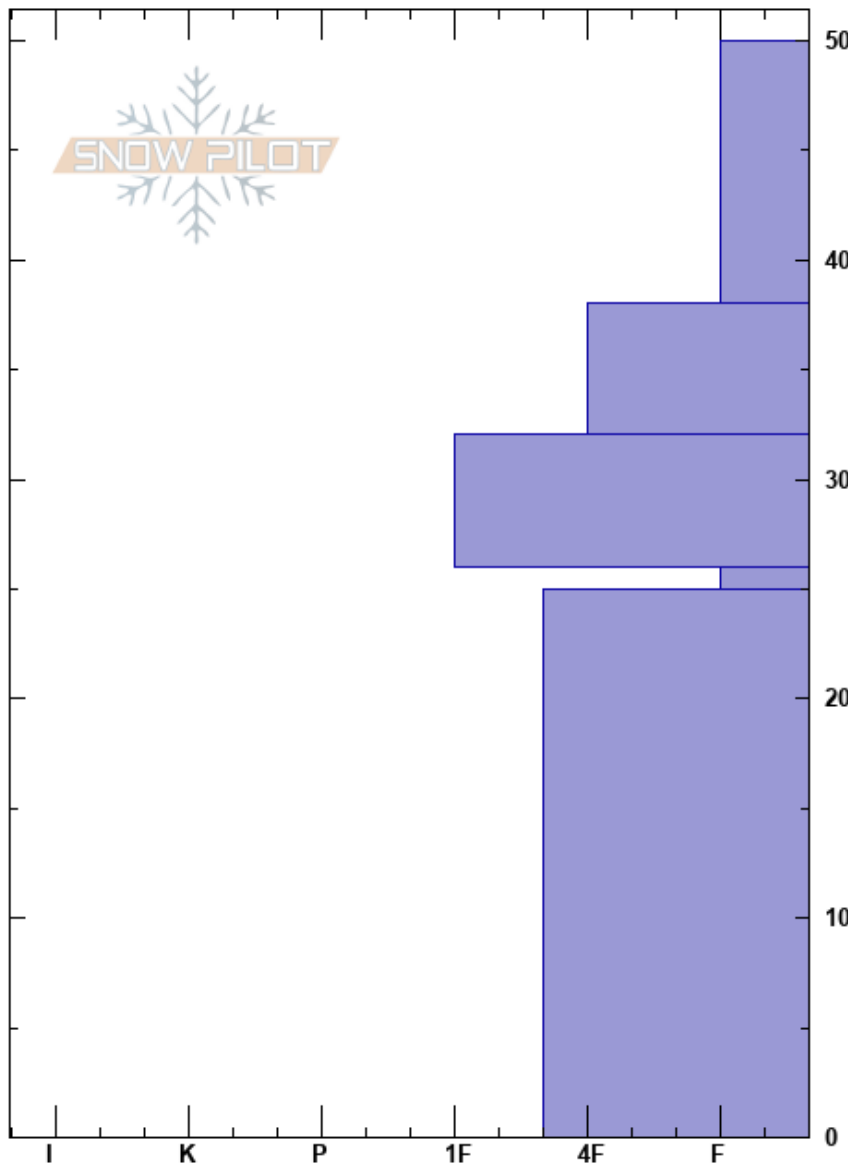

SAC - Couch Summit
 Soldier Mountains
 ID
 Elevation: 6900 ft
 Aspect: 270°
 Specifics:

Scott Savage
 12/20/2018 - 3:00pm
 Co-ord: 43.51511N, -114.80167W
 Slope Angle: 15°
 Wind Loading:

Stability: Good
 Air Temperature:
 Sky Cover: BKN
 Precipitation: NO
 Wind: Calm

HS:50
 PF:45
 Layer Notes:
 32-26cm: 12/16 interface at top
 26-25cm: Problematic layer

Crystal Form	Crystal Size	Moisture	ρ kg/m ³	Stability tests & Layer comments
+				
/				← ECTN4 @38cm
•				← ECTN7 @32cm
∇				32-26cm: 12/16 interface at top ← ECTN11 @26cm
□	0.5-2	D		← PST18/100 (SF) @26cm sf @30cm