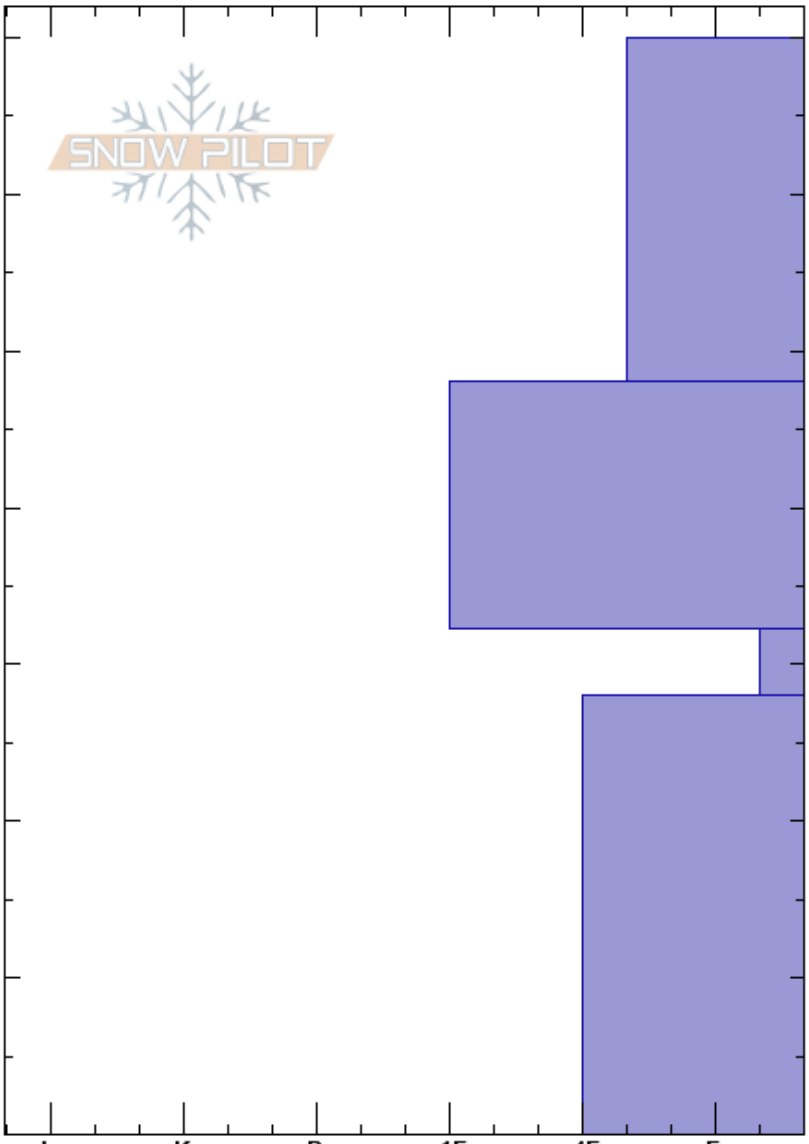

South Diamond Peak  
 Front Range  
 CO  
**Elevation:** 11200 ft  
**Aspect:** 74°  
**Specifics:**

Mike Cooperstein  
 12/20/2018 - 11:45am  
**Co-ord:** 40.51456N, -105.90739W  
**Slope Angle:** 28°  
**Wind Loading:** previous

**Stability:**  
**Air Temperature:** 20°F  
**Sky Cover:** CLR  
**Precipitation:** NO  
**Wind:** NW Moderate

**HS:** 70  
**Layer Notes:**  
 32.2-28cm: Problematic layer

Crystal Form	Crystal Size	Moisture	$\rho$ kg/m <sup>3</sup>	Stability tests & Layer comments
/	2	D		
•	0.3	D		
□	3.5	D		← ECTP21 @30cm Multiple tests
^	3.5	D		