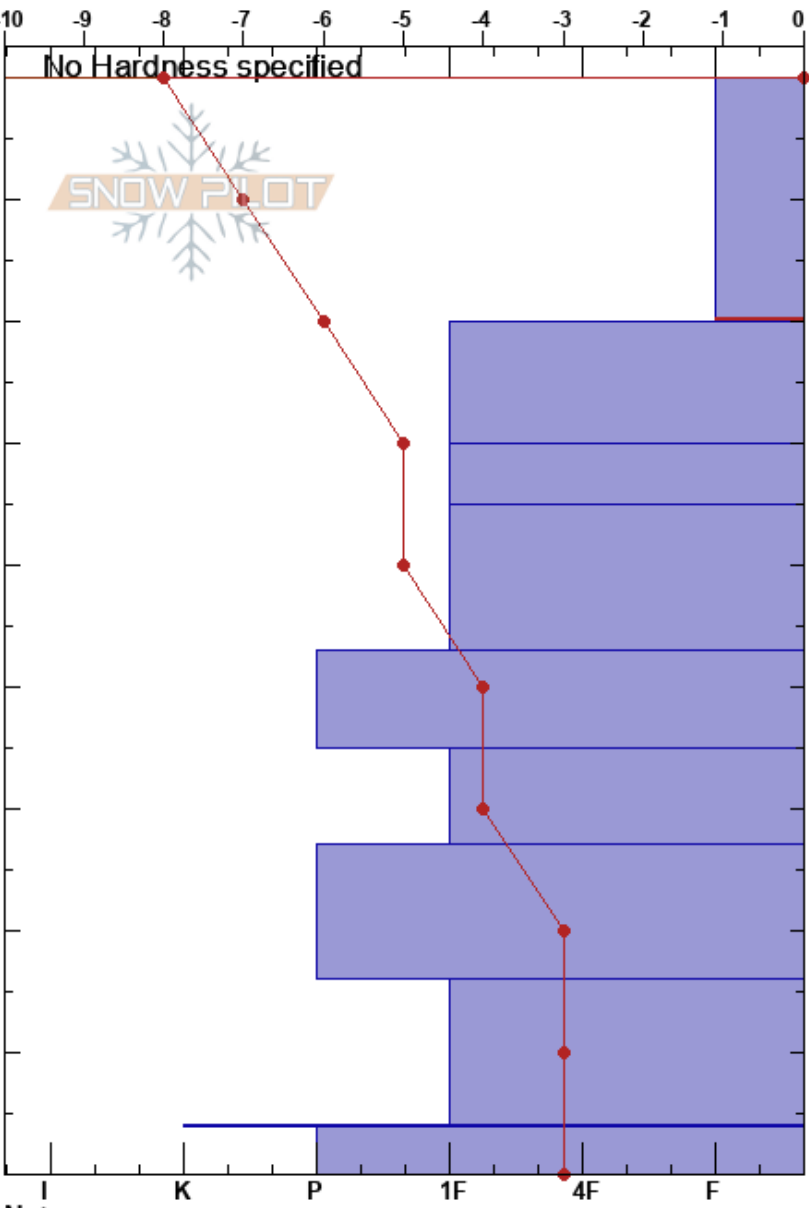

Targhee
Teton Range
WY
Elevation: 7910 ft
Aspect: 70°
Specifics:

Brennan Kim
12/20/2018 - 3:00pm
Co-ord: 43.78805N, -110.96600W
Slope Angle: 10°
Wind Loading:

Stability: **HS:90**
Air Temperature: -4°C PF:25 0.1-20cm:Problematic layer
Sky Cover: BKN
Precipitation: NO
Wind: Calm

Form	Crystal		ρ kg/m ³	Stability tests & Layer comments
	Size	Moisture		
∇				
/	1			
□	1			ECTP12 @20cm CT12, RP @20cm
•	1-1.5			
⊖	1			
•	1			
•	1-1.5			
⊖	1			
•	1-1.5			
⊖⊖				
•	1-1.5			

Notes:

I K P 1F 4F F