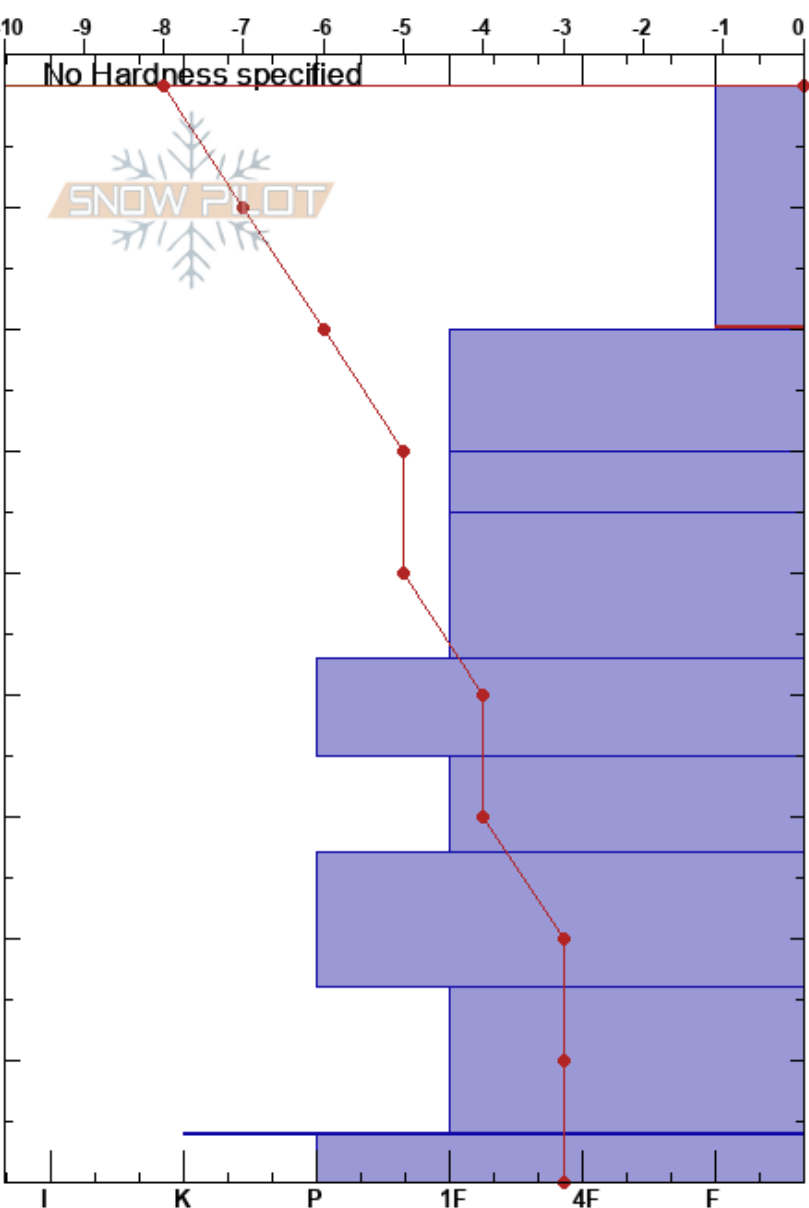

Targhee
 Teton Range
 WY
 Elevation: 7910 ft
 Aspect: 70°
 Specifics:

Brennan Kim
 12/20/2018 - 3:00pm
 Co-ord: 43.78805N, -110.96600W
 Slope Angle: 10°
 Wind Loading:

Stability: **HS:90**
 Air Temperature: -4°C **PF:25** 0.1-20cm:Problematic layer
 Sky Cover: BKN
 Precipitation: NO
 Wind: Calm

Form	Crystal		Moisture	ρ kg/m ³	Stability tests & Layer comments
	Size				
∇					
/	1				
⊠	1				ECTP12 @20cm CT12, RP @20cm
•	1-1.5				
⊖	1				
•	1				
•	1-1.5				
⊖	1				
•	1-1.5				
⊖⊖					
•	1-1.5				