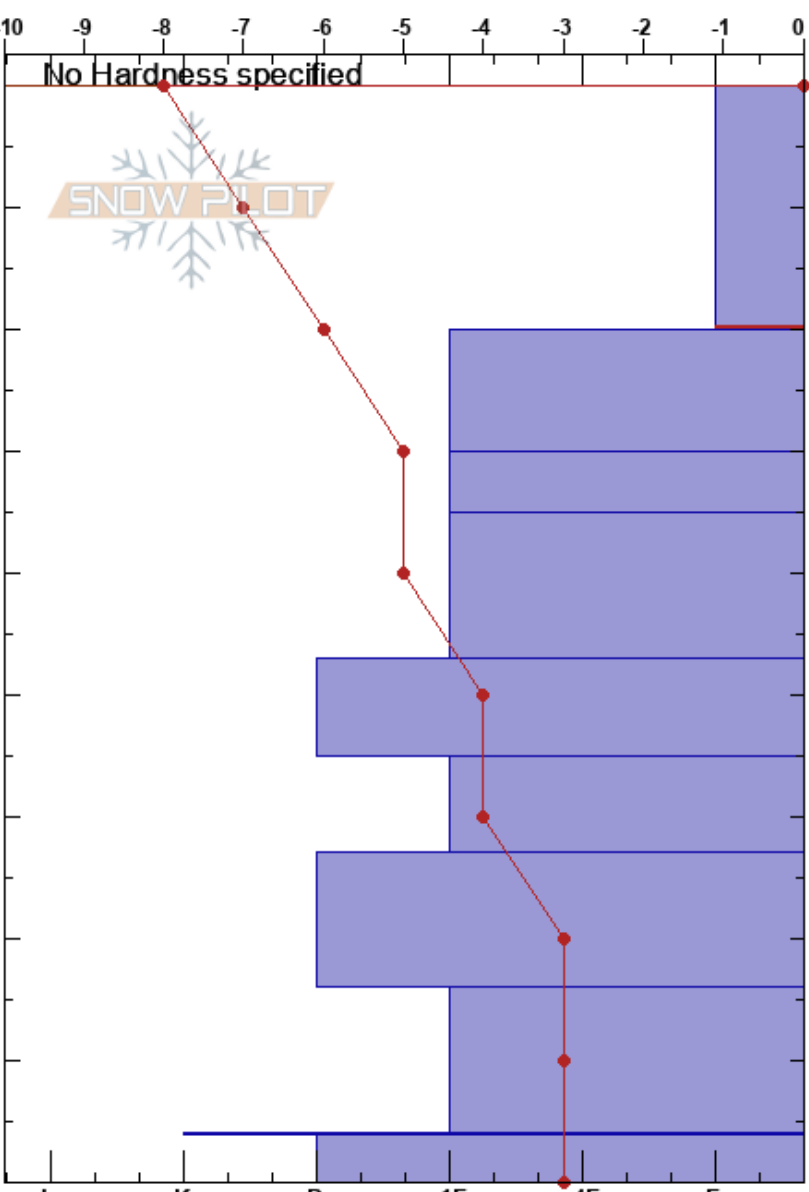

Targhee
Teton Range
WY
Elevation: 7910 ft
Aspect: 70°
Specifics:

Brennan Kim
12/20/2018 - 3:00pm
Co-ord: 43.78805N, -110.96600W
Slope Angle: 10°
Wind Loading:

Stability: **HS:90**
Air Temperature: -4°C PF:25 0.1-20cm:Problematic layer
Sky Cover: BKN
Precipitation: NO
Wind: Calm

Form	Crystal		Moisture	ρ kg/m ³	Stability tests & Layer comments
	Size				
V					
/	1				
□	1				ECTP12 @20cm CT12, RP @20cm
.	1-1.5				
⊖	1				
•	1				
.	1-1.5				
⊖	1				
.	1-1.5				
⊖⊖					
.	1-1.5				