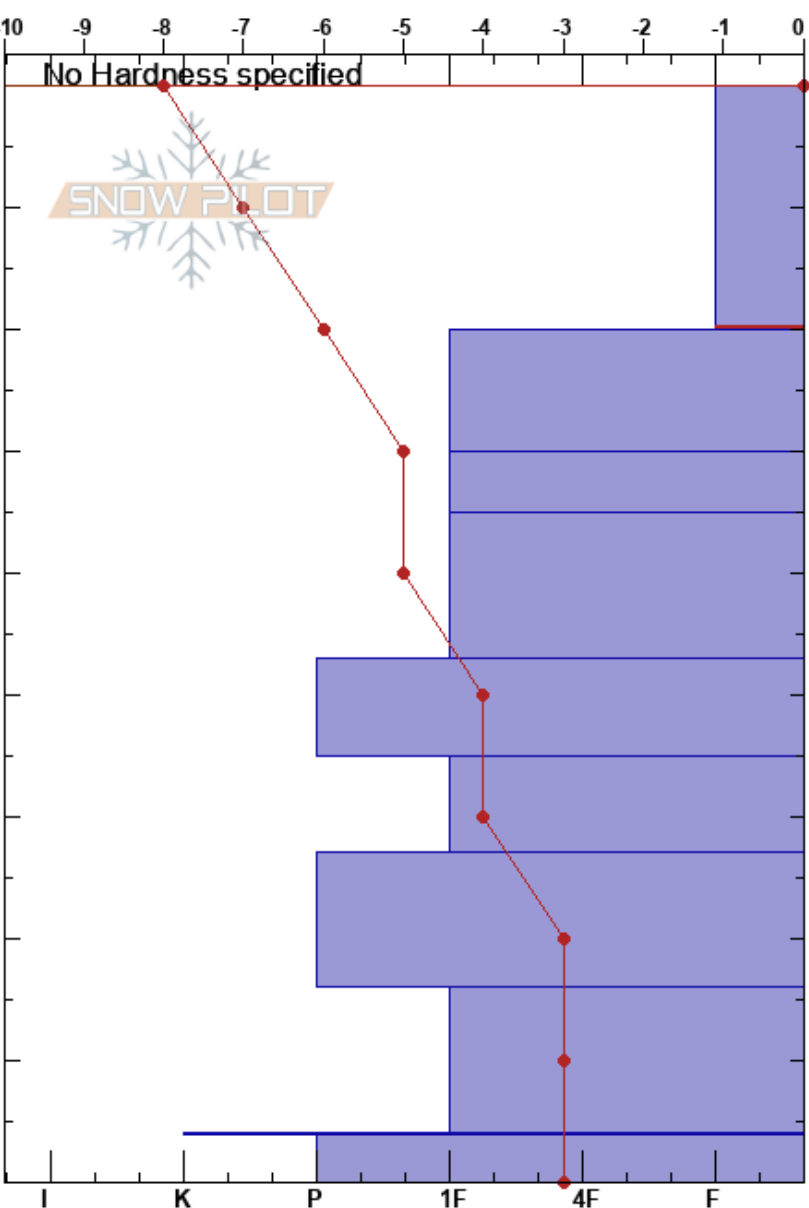

Targhee
Teton Range
WY
Elevation: 7910 ft
Aspect: 70°
Specifics:

Brennan Kim
12/20/2018 - 3:00pm
Co-ord: 43.78805N, -110.96600W
Slope Angle: 10°
Wind Loading:

Stability: **HS:90**
Air Temperature: -4°C PF:25 0.1-20cm:Problematic layer
Sky Cover: BKN
Precipitation: NO
Wind: Calm

Form	Crystal		Moisture	ρ kg/m ³	Stability tests & Layer comments
	Size				
∇					
/	1				
⊠	1				
•	1-1.5				
⊖	1				
•	1				
•	1-1.5				
⊖	1				
•	1-1.5				
⊖					
•	1-1.5				

Notes: