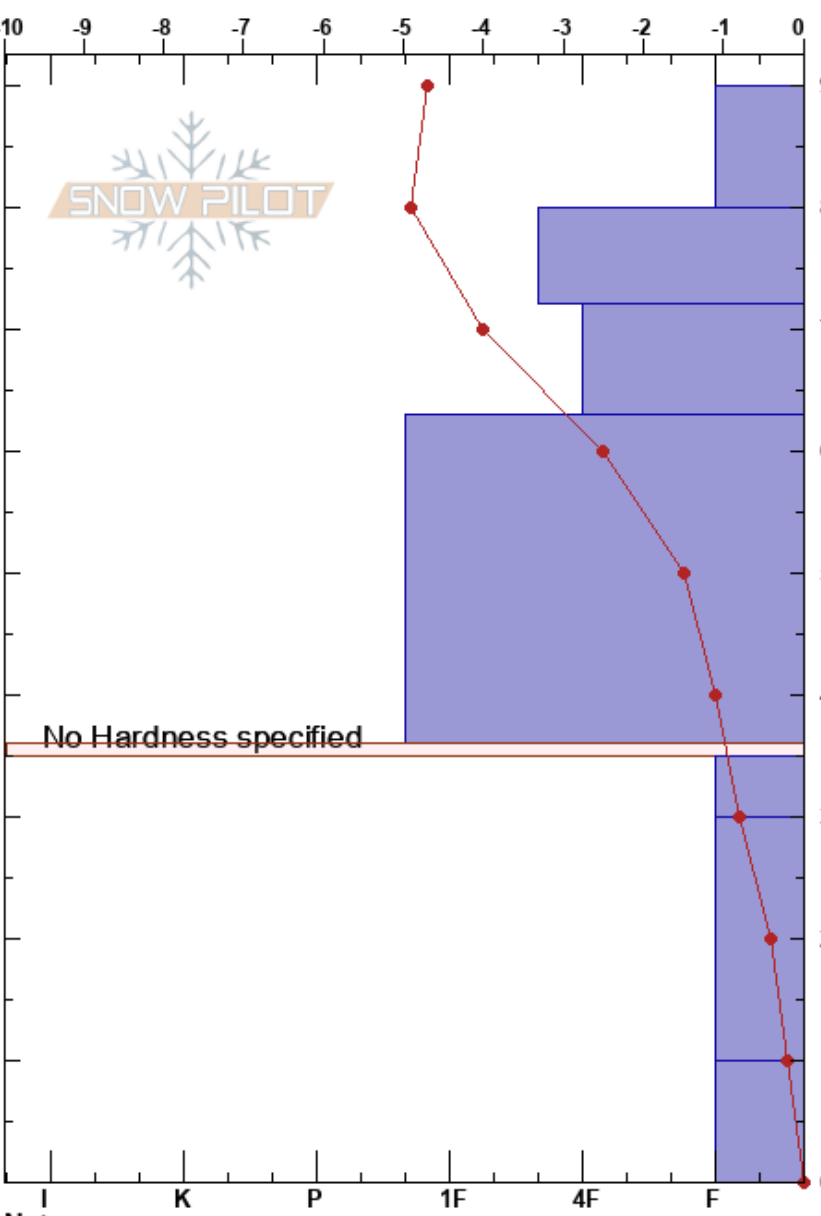

Grand Targhee-Noodle R Chris Riedinger  
 Teton Range 12/20/2018 - 3:00pm  
 WY  
 Elevation: 8170 ft  
 Aspect: NE  
 Specifics:

Stability:  
 Air Temperature: -0.8°C HS:90  
 Sky Cover: BKN PF:70 36-35cm:Problematic layer  
 Precipitation: NO  
 Wind: Calm

Form	Crystal		$\rho$ kg/m <sup>3</sup>	Stability tests & Layer comments
	Size	Moisture		
∆ (∅)	1-3			
⊖	0.5			
⊖ (⊖)	0.3-0.5			
●	0.1-0.3			
□ (⊖)	1-2			
□ (⊖)	1.5-2			
□ (⊖)	1.5-2			
⊖	1.5-2.5			

Notes: