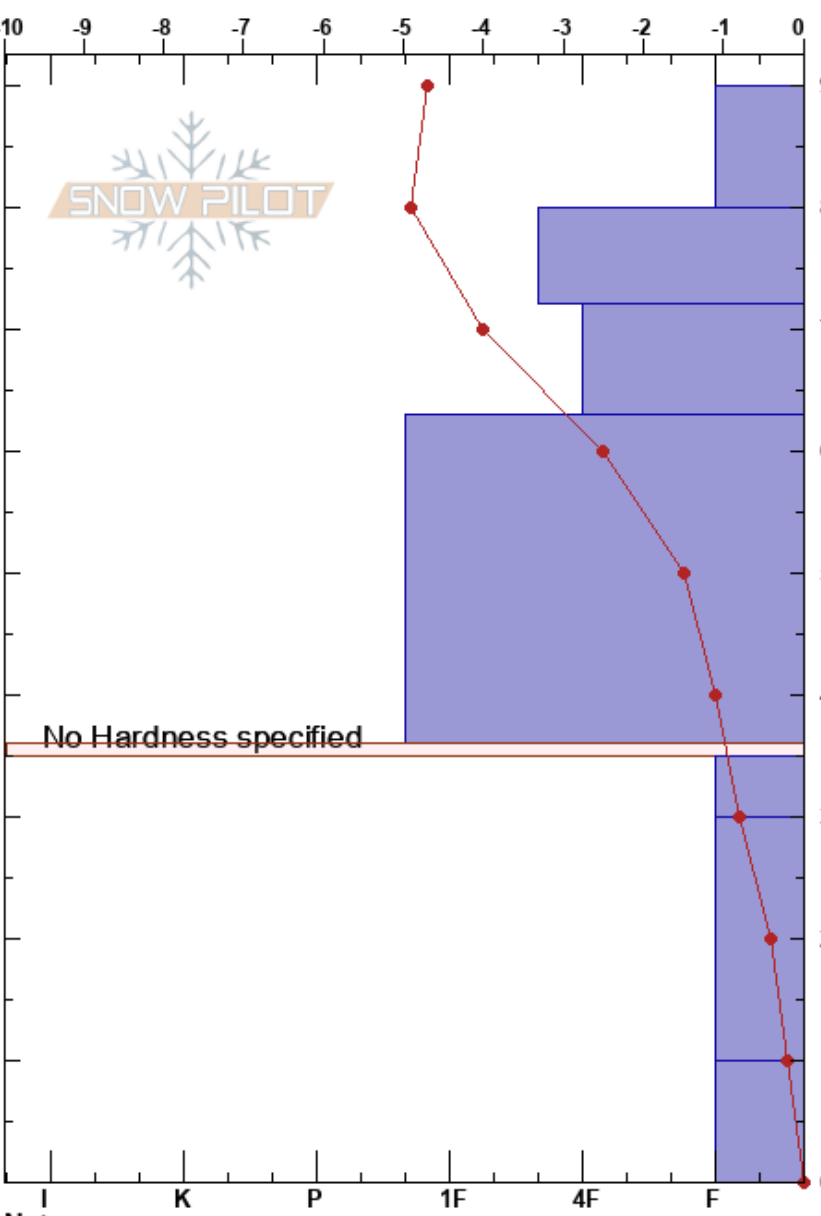

Grand Targhee-Noodle R Chris Riedinger
 Teton Range 12/20/2018 - 3:00pm
 WY
 Elevation: 8170 ft
 Aspect: NE
 Specifics:

Stability:
 Air Temperature: -0.8°C HS:90
 Sky Cover: BKN PF:70 36-35cm:Problematic layer
 Precipitation: NO
 Wind: Calm

Form	Crystal		ρ kg/m ³	Stability tests & Layer comments
	Size	Moisture		
∆ (∅)	1-3			
⊖	0.5			
⊖ (⊖)	0.3-0.5			
●	0.1-0.3			
□ (⊖)	1-2			
□ (⊖)	1.5-2			
□ (⊖)	1.5-2			
⊖	1.5-2.5			

Notes: