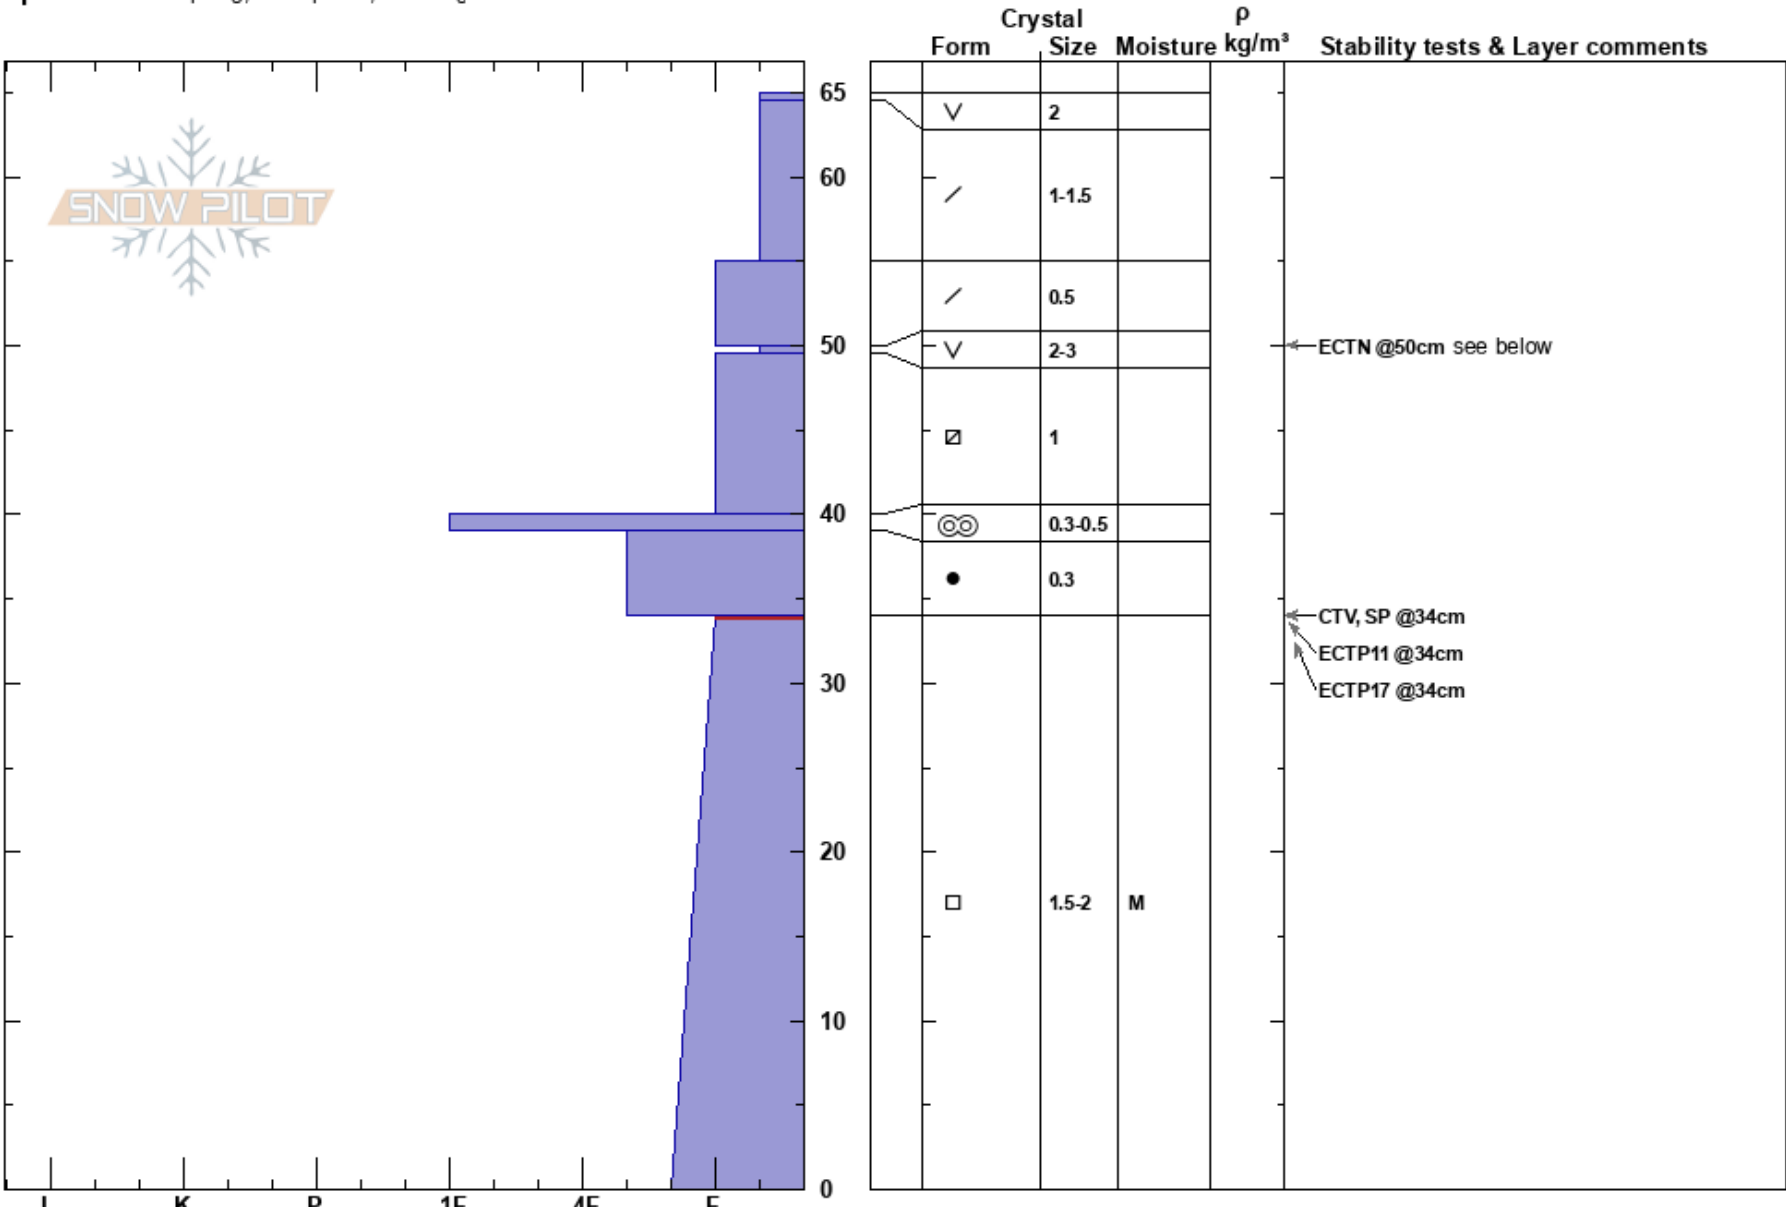

Avalanche Pk peter carse
 Smoky 12/20/2018 - 11:30am
 ID
 Elevation: 9245 ft Co-ord: 43.88870N, -114.71033W
 Aspect: 140° Slope Angle: 20°
 Wind Loading: no
 Specifics: Collapsing, widespread; Cracking

Stability: Poor HS:65
 Air Temperature: -2°C PF:50 34-0cm: Problematic layer
 Sky Cover: FEW
 Precipitation: NO
 Wind: SE Light Breeze

Layer Notes:

34-0cm: Problematic layer

Notes: Collapsing and cracking still widespread once one gets off the travelled way. Difficult to isolate sensitivity of the SH layer at 50cm due to fragility of facets at 34cm, however it is obvious and deserves watching