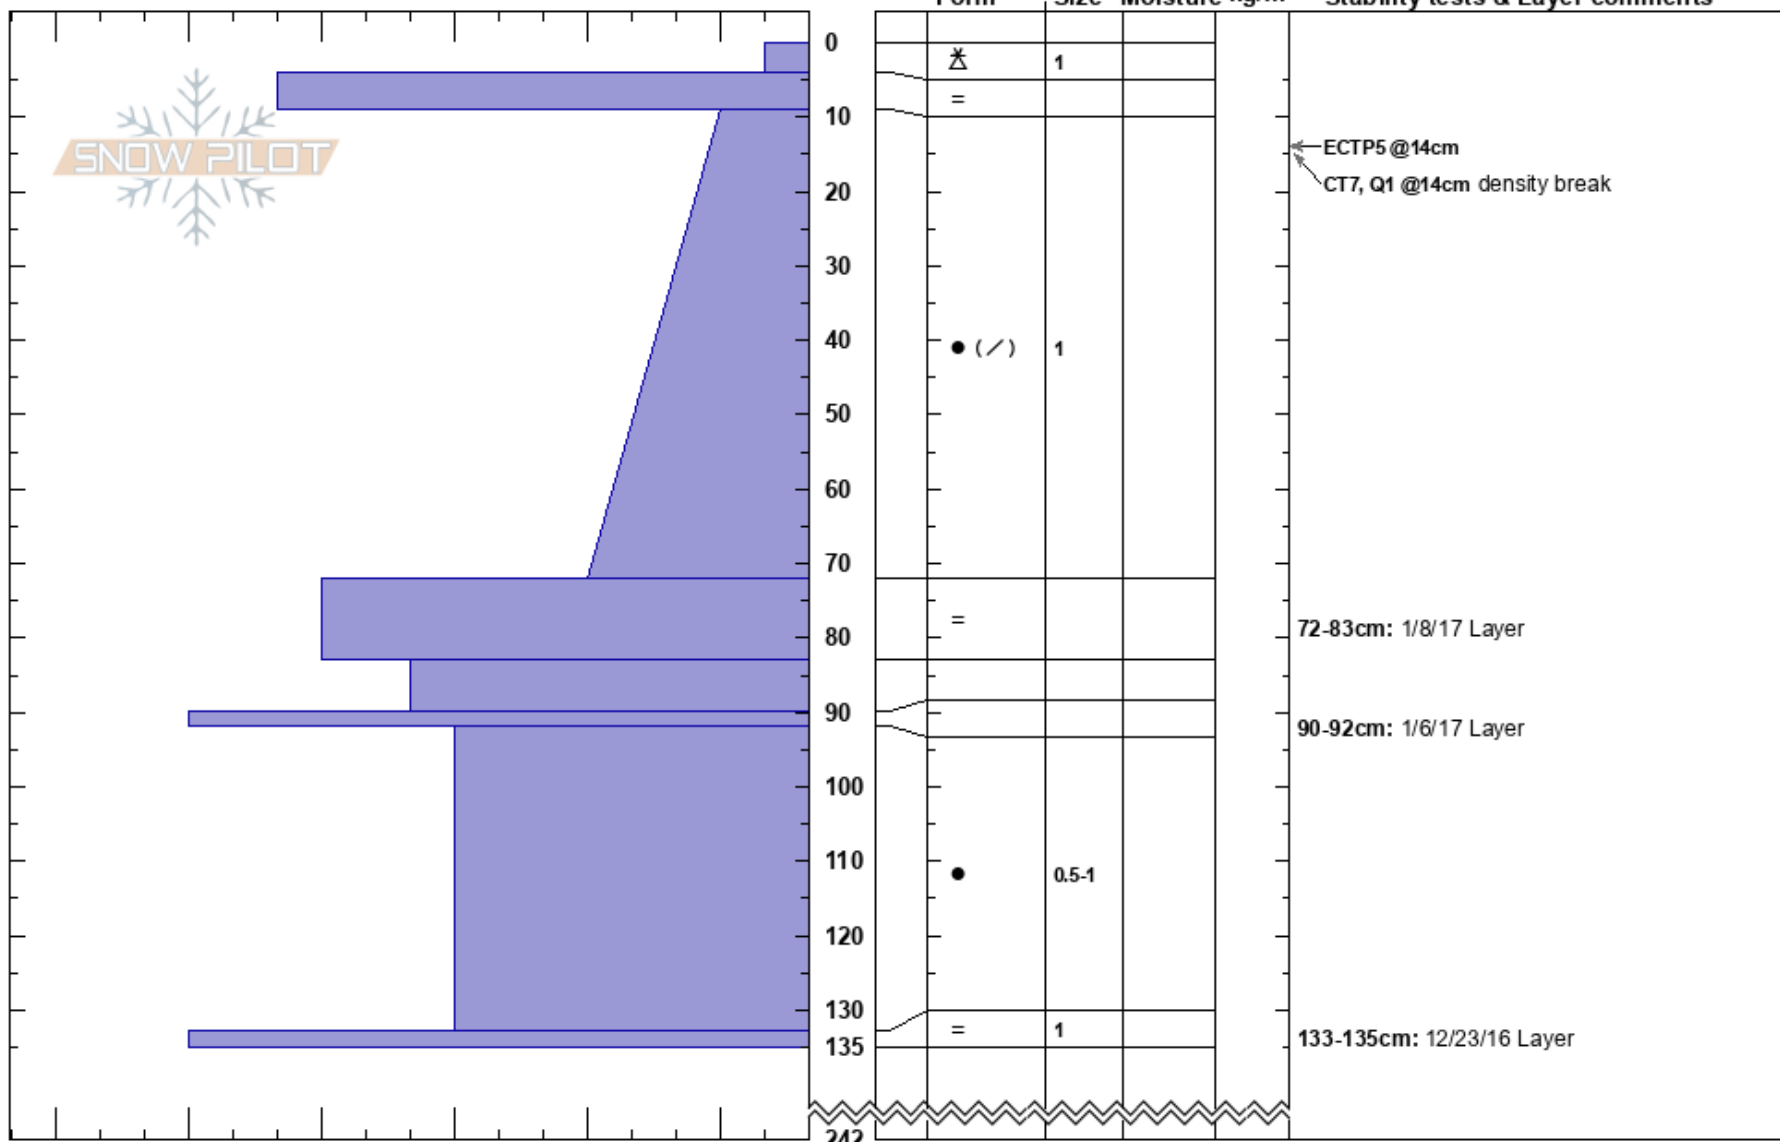

Castle Lake Left Peak
 Castle Peak Area
 CA
 Elevation: 5900 ft
 Aspect: 352°
 Specifics: We skied slope

Aaron Beverly
 01/11/2017 - 2:30pm
 Co-ord: 41.22851N, -122.37498W
 Slope Angle: 28°
 Wind Loading: no

Stability:
 Air Temperature: -5°C
 Sky Cover: BKN
 Precipitation: NO
 Wind: Calm

HS:242
 PS: 4
 Layer Notes:
 72-83cm: 1/8/17 Layer
 90-92cm: 1/6/17 Layer
 133-135cm: 12/23/16 Layer

← ECTP5 @14cm
 ← CT7, Q1 @14cm density break