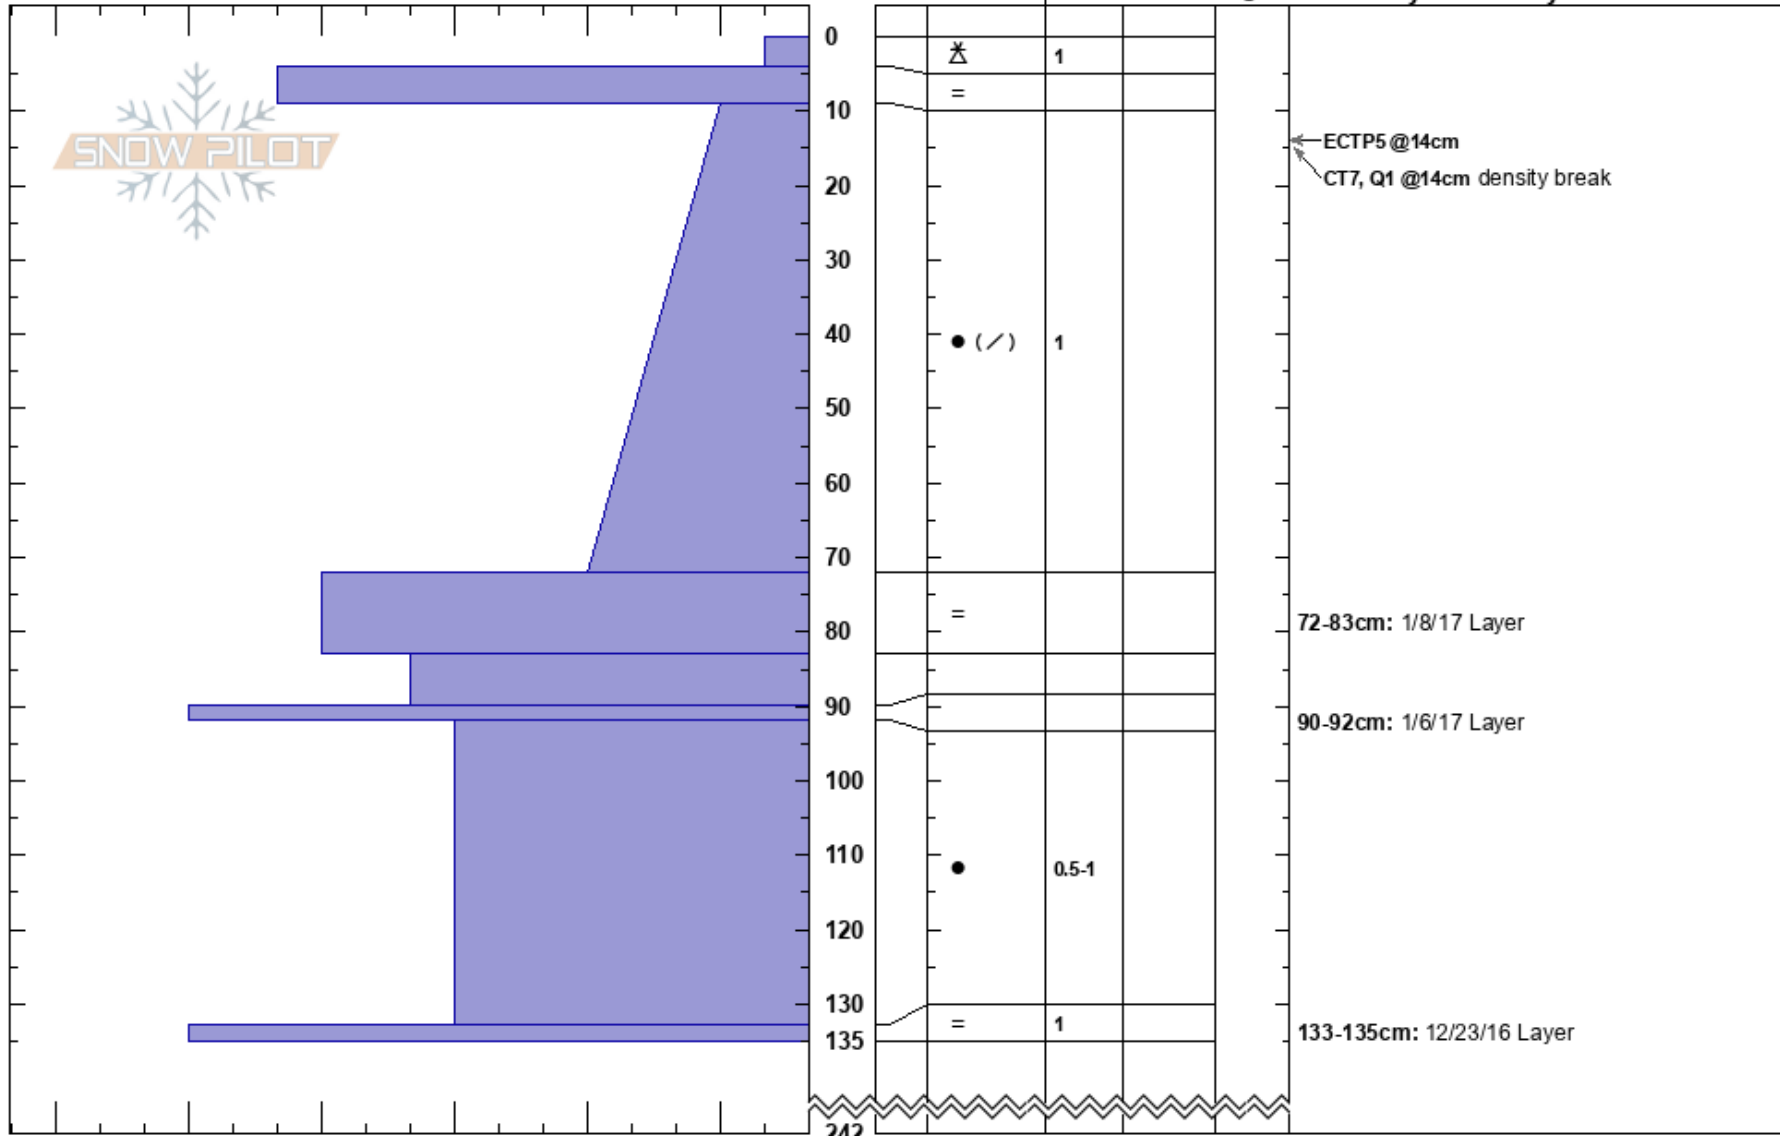

Castle Lake Left Peak
 Castle Peak Area
 CA
 Elevation: 5900 ft
 Aspect: 352°
 Specifics: We skied slope

Aaron Beverly
 01/11/2017 - 2:30pm
 Co-ord: 41.22851N, -122.37498W
 Slope Angle: 28°
 Wind Loading: no

Stability:
 Air Temperature: -5°C
 Sky Cover: BKN
 Precipitation: NO
 Wind: Calm

HS:242
 PS: 4
 Layer Notes:
 72-83cm: 1/8/17 Layer
 90-92cm: 1/6/17 Layer
 133-135cm: 12/23/16 Layer

Notes: