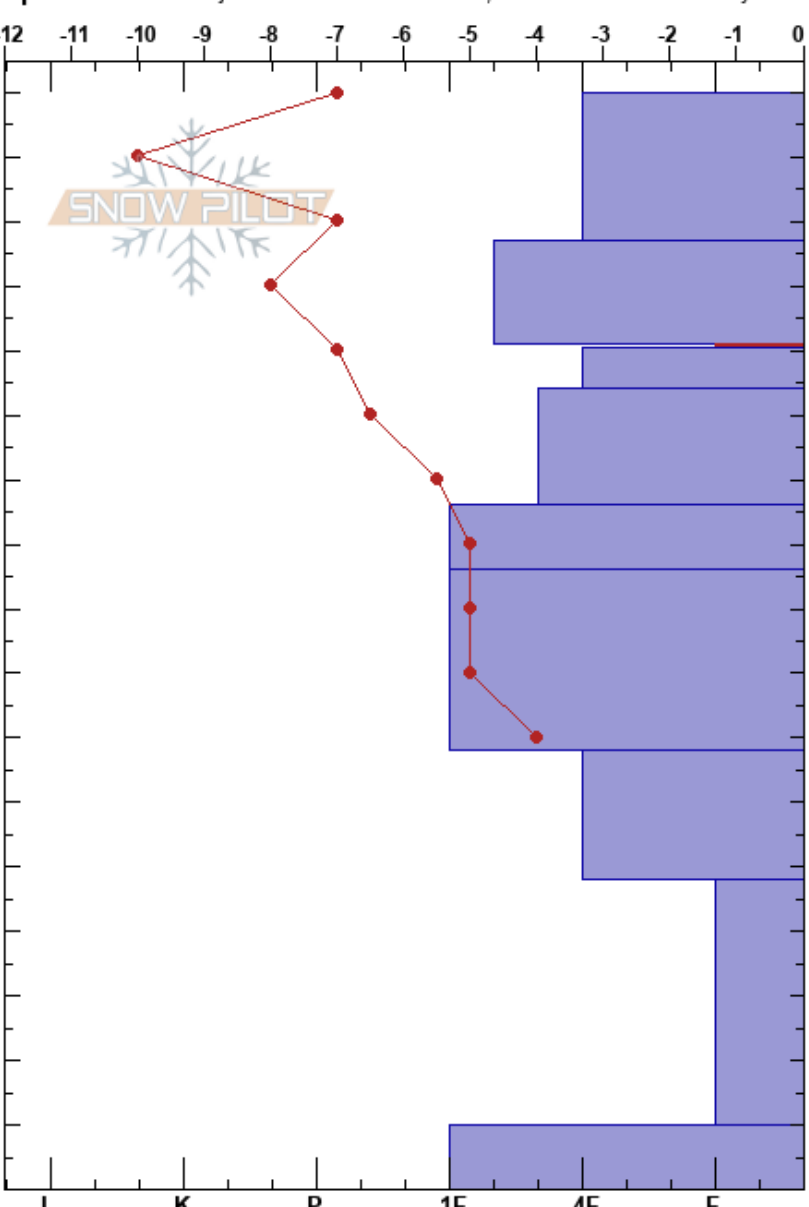

Triangle Patch Crown  
Teton Range  
WY  
Elevation: 8650 ft  
Aspect: 348°

Jackson Knoll  
12/20/2018 - 11:00am  
Co-ord: 43.80045N, -110.94677W  
Slope Angle: 37°  
Wind Loading: previous

Stability:  
Air Temperature: -3.5°C  
Sky Cover: SCT  
Precipitation: NO  
Wind: SW Calm

HS:170  
Layer Notes:  
131-130.5cm:Problematic layer

Specifics: Pit is adjacent to avalanche: crown; Recent avalanche activity on similar slopes; Ski tracks on slope

Crystal Form	Size	Moisture	$\rho$ kg/m <sup>3</sup>	Stability tests & Layer comments
(X)	1-2			
(/)	1			
V	3			
(Z)	1-2			
□	0.5-1			
□	0.5-1			
⊖ (⊖)	0.5-1			
□	1			
□	2-3			
⊖ (□)	2-3	M-W		

Notes: Probable Skier triggered slide on 12/19/18. HS-AS-R1-D0.5-O