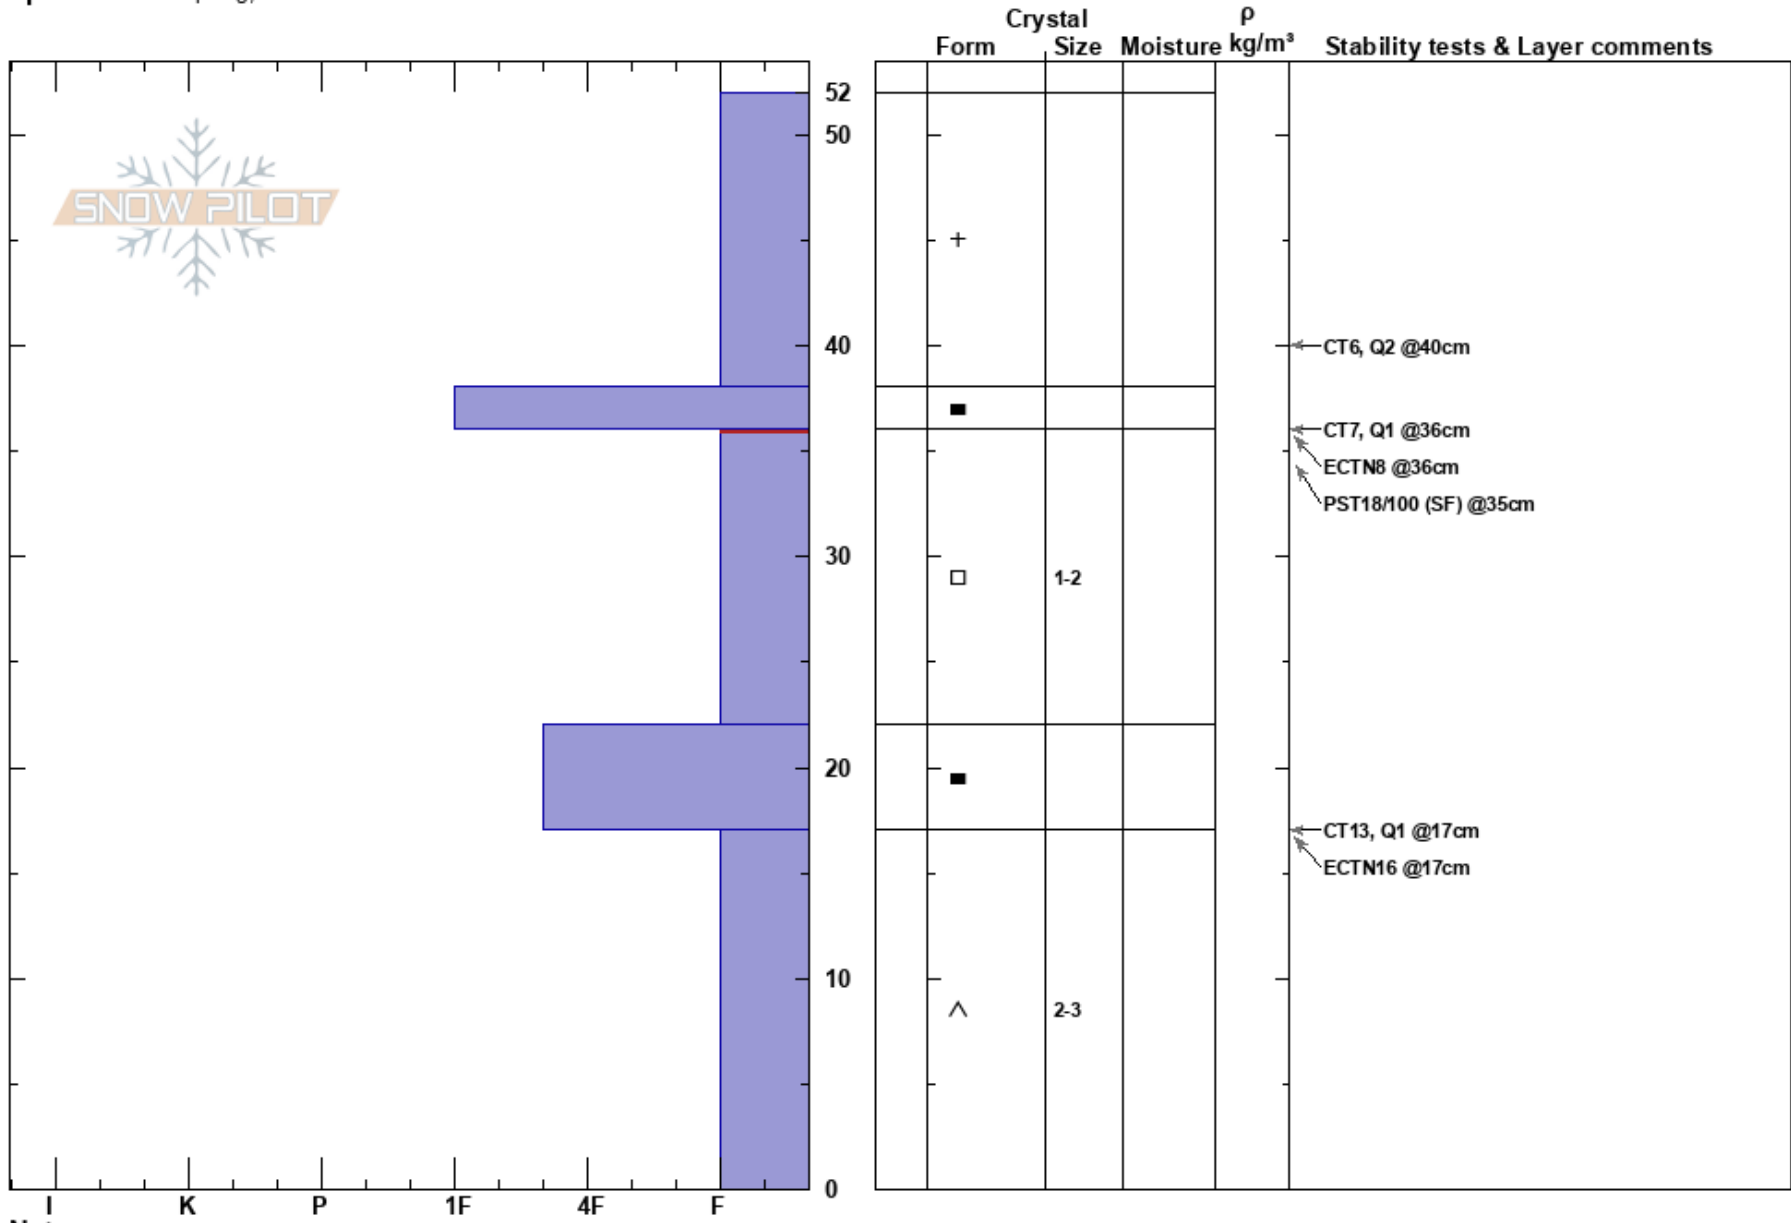

Bacon Rind South  
 Madison Range-S  
 MT  
**Elevation:** 8500 ft  
**Aspect:** 140°  
**Specifics:** Collapsing, localized

Eric Knoff  
 12/20/2018 - 12:00pm  
**Co-ord:** 44.96905N, -111.09386W  
**Slope Angle:** 33°  
**Wind Loading:**

**Stability:** Fair Stable **HS:**52  
**Air Temperature:** -5°C  
**Sky Cover:** SCT  
**Precipitation:** NO  
**Wind:** SW Moderate  
**Layer Notes:**  
 36-22cm: Problematic layer

**Notes:** Weak but not unstable. Not enough slab.