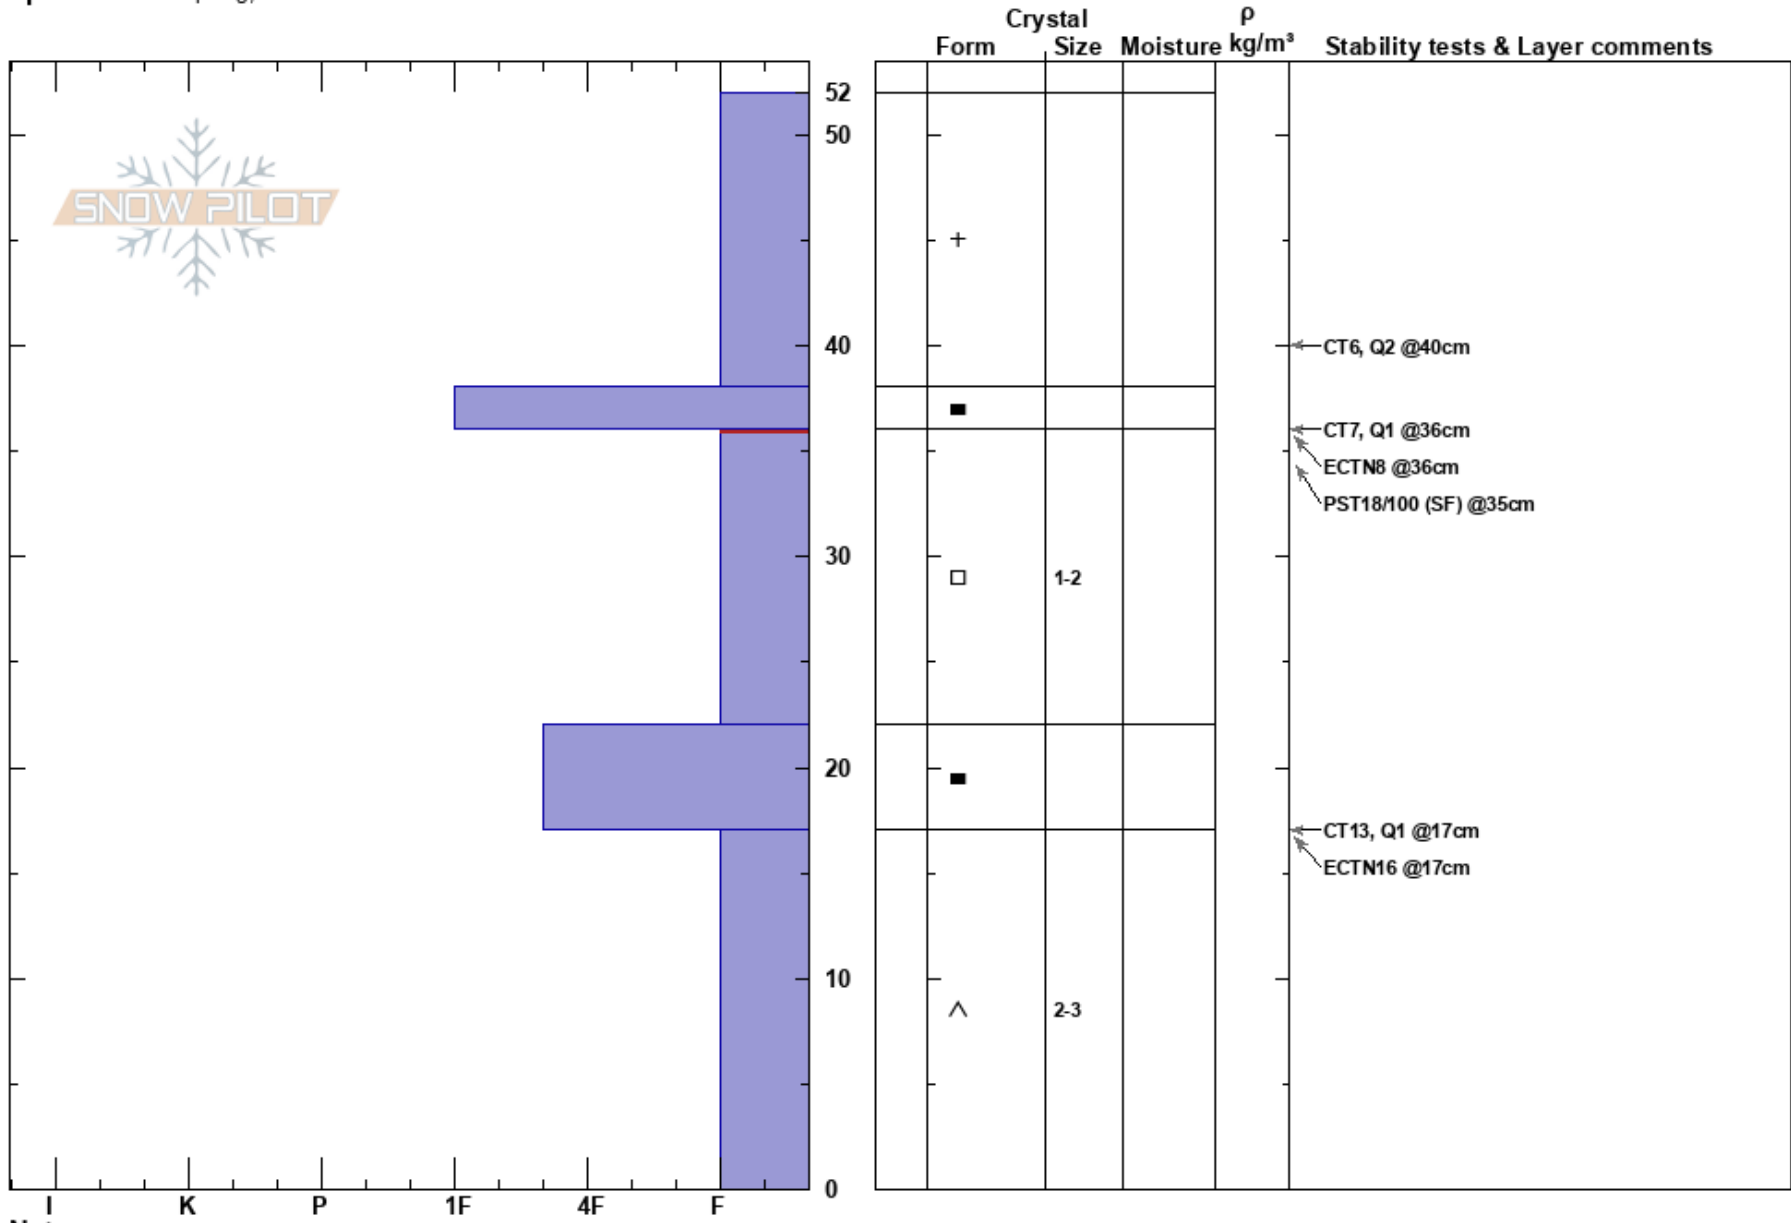

Bacon Rind South
 Madison Range-S
 MT
Elevation: 8500 ft
Aspect: 140°
Specifics: Collapsing, localized

Eric Knoff
 12/20/2018 - 12:00pm
Co-ord: 44.96905N, -111.09386W
Slope Angle: 33°
Wind Loading:

Stability: Fair Stable **HS:**52
Air Temperature: -5°C
Sky Cover: SCT
Precipitation: NO
Wind: SW Moderate
Layer Notes:
 36-22cm: Problematic layer

Notes: Weak but not unstable. Not enough slab.