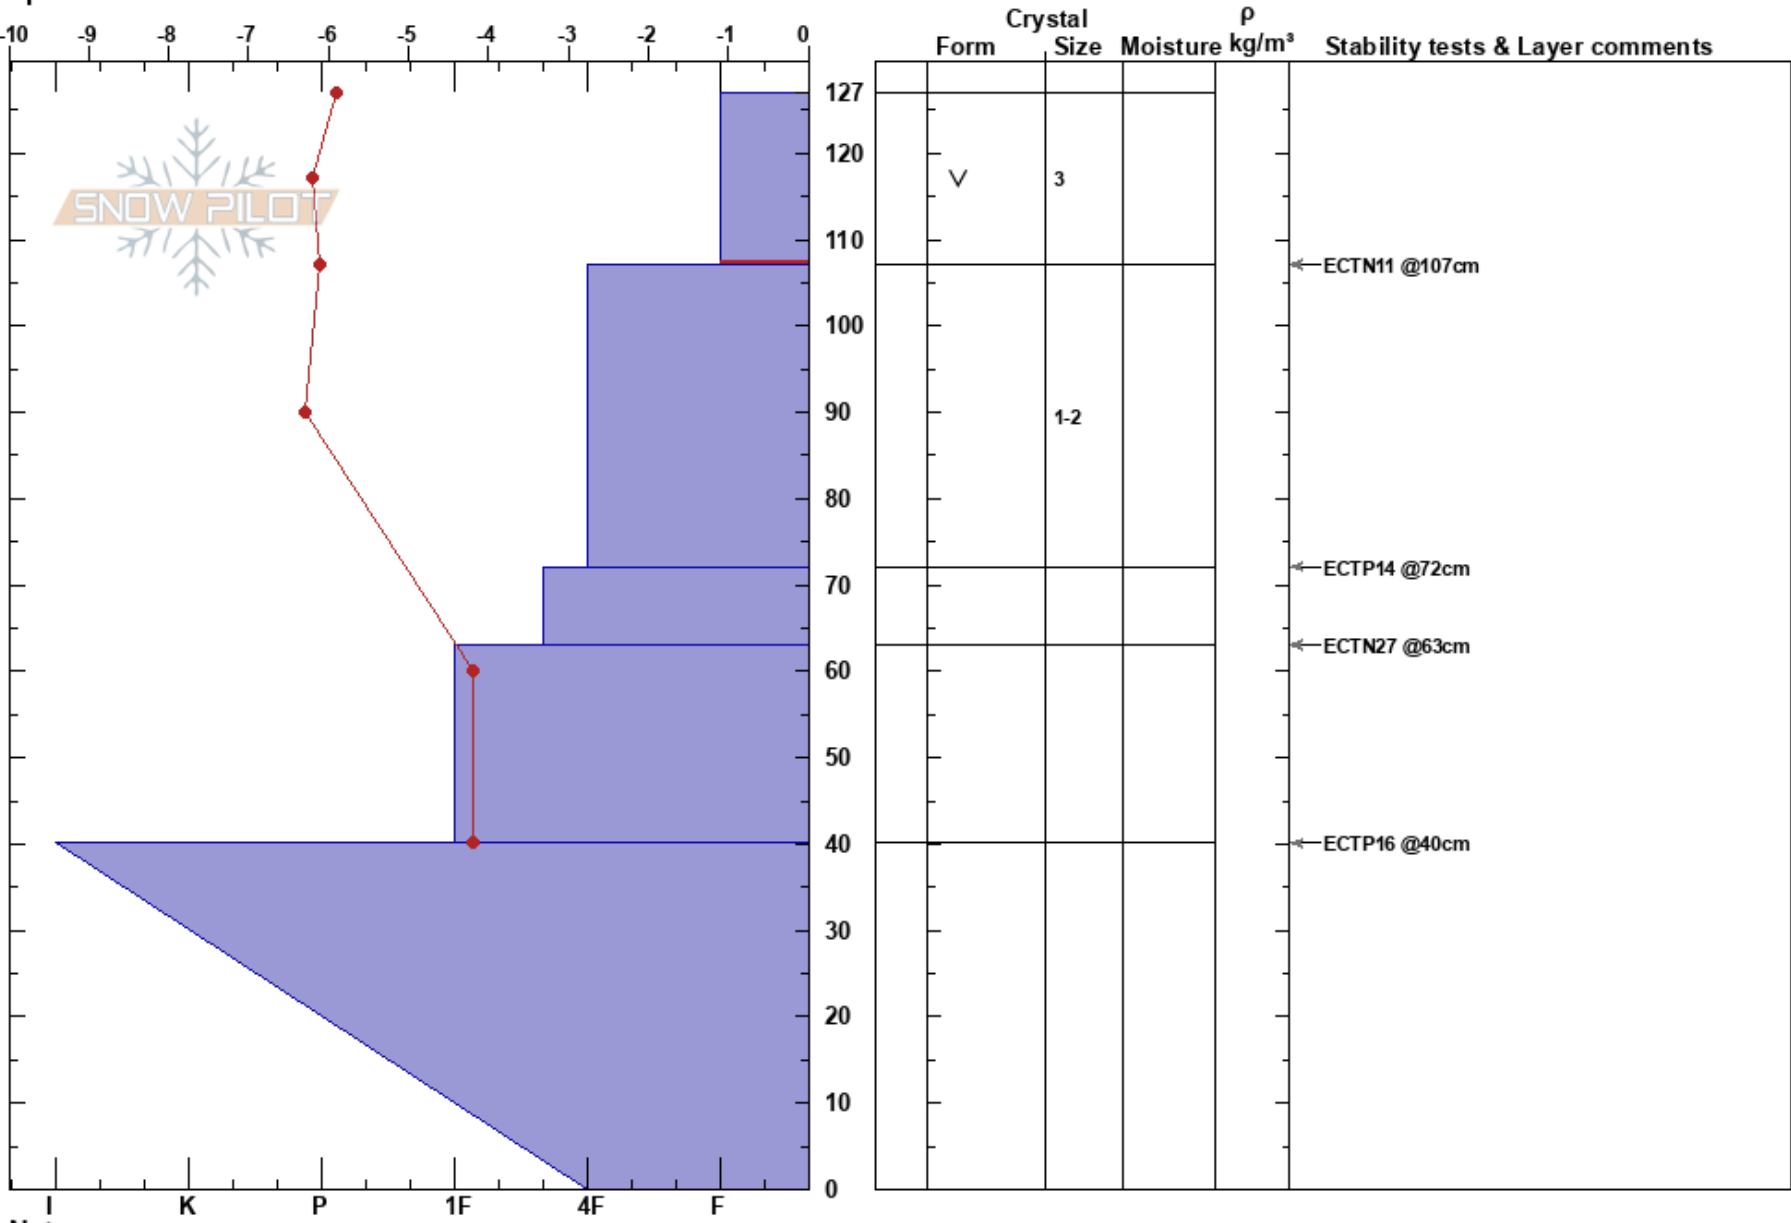

Kobåset nedre kobåsbäck Sam Hedman
 Kobåset 20/12/2018 - 11:00
 Sweden Co-ord: 65.82686N, 15.13254E
 Elevation: 815 m Slope Angle: 20°
 Aspect: W Wind Loading: yes
 Specifics:

Stability: HS:127 Layer Notes:
 Air Temperature: -5.3°C PF:42 127-107cm:Problematic layer
 Sky Cover: OVC
 Precipitation: S-1
 Wind: E Moderate