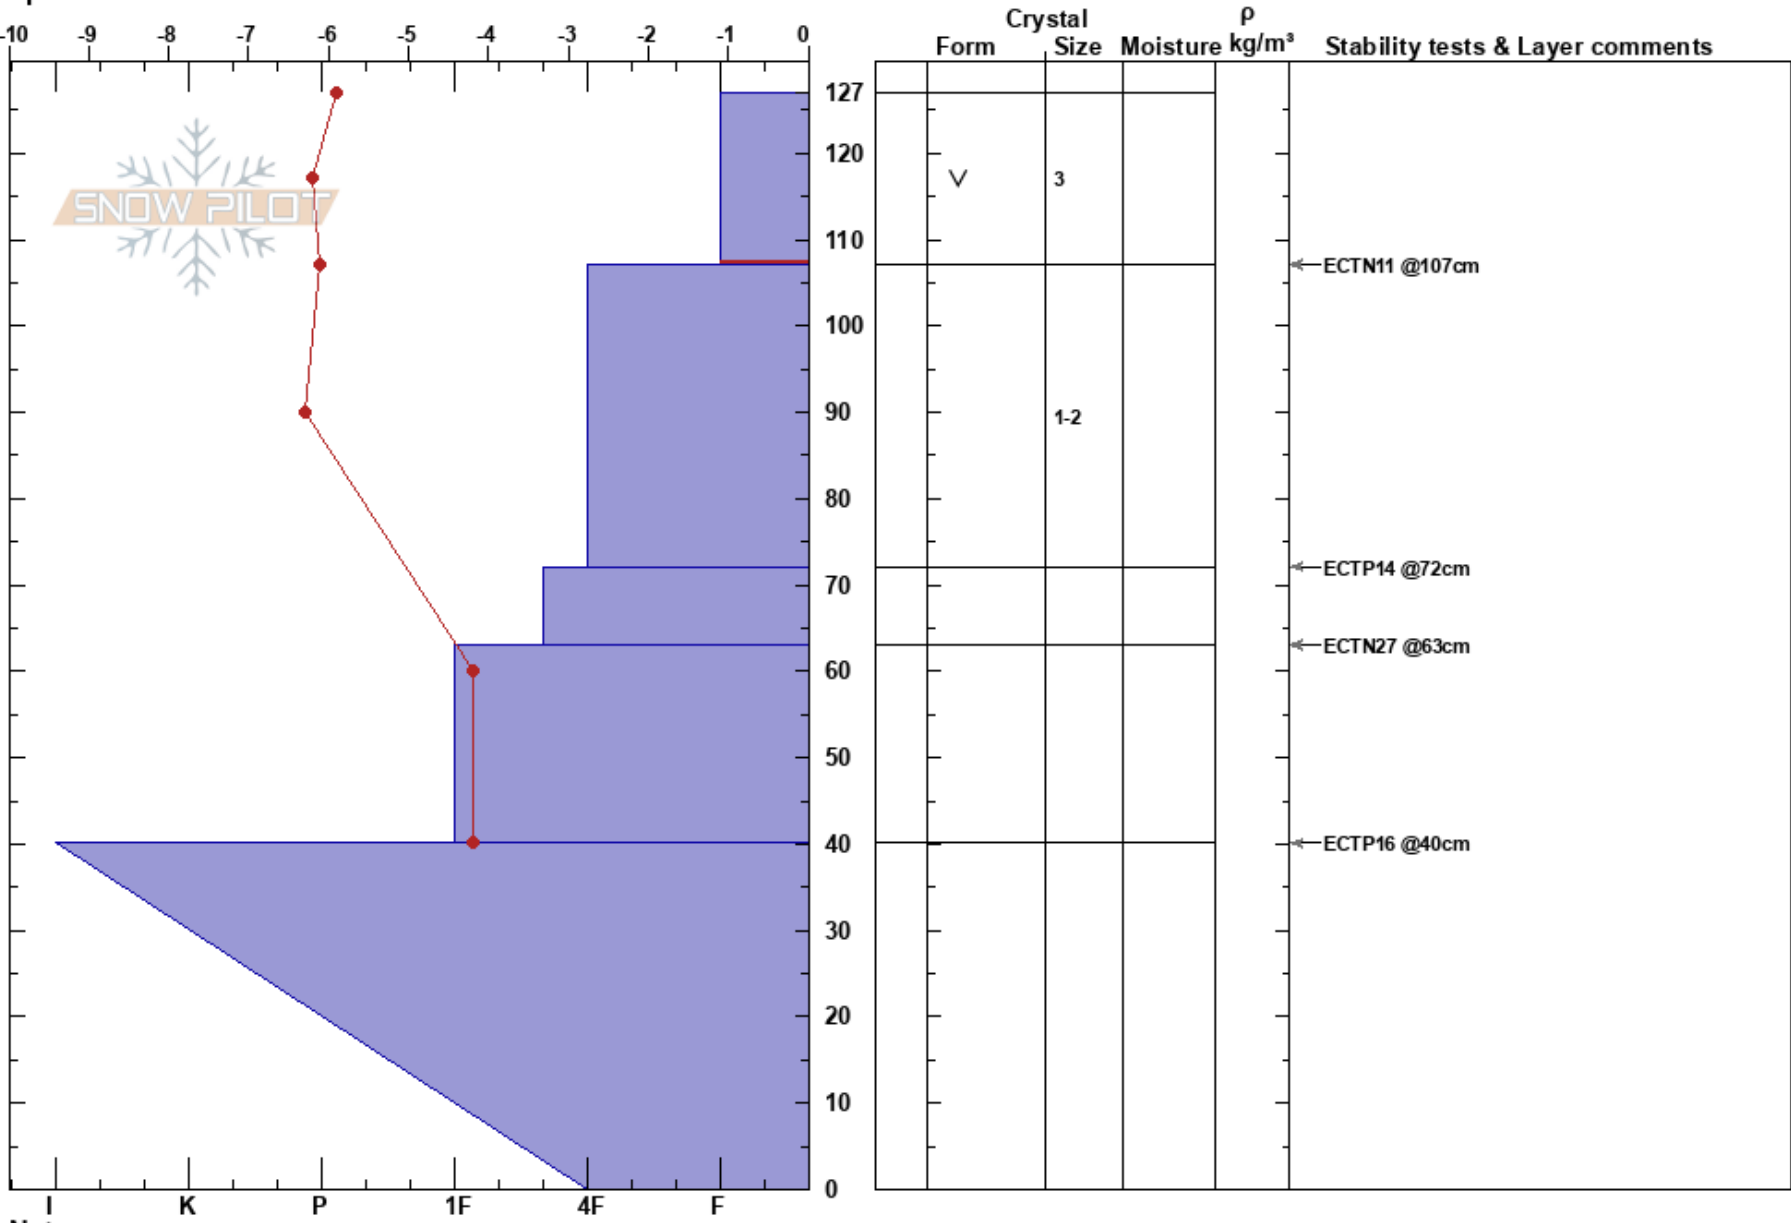

Kobåset nedre kobåsbäck Sam Hedman  
 Kobåset 20/12/2018 - 11:00  
 Sweden Co-ord: 65.82686N, 15.13254E  
 Elevation: 815 m Slope Angle: 20°  
 Aspect: W Wind Loading: yes  
 Specifics:

Stability: HS:127 Layer Notes:  
 Air Temperature: -5.3°C PF:42 127-107cm:Problematic layer  
 Sky Cover: OVC  
 Precipitation: S-1  
 Wind: E Moderate