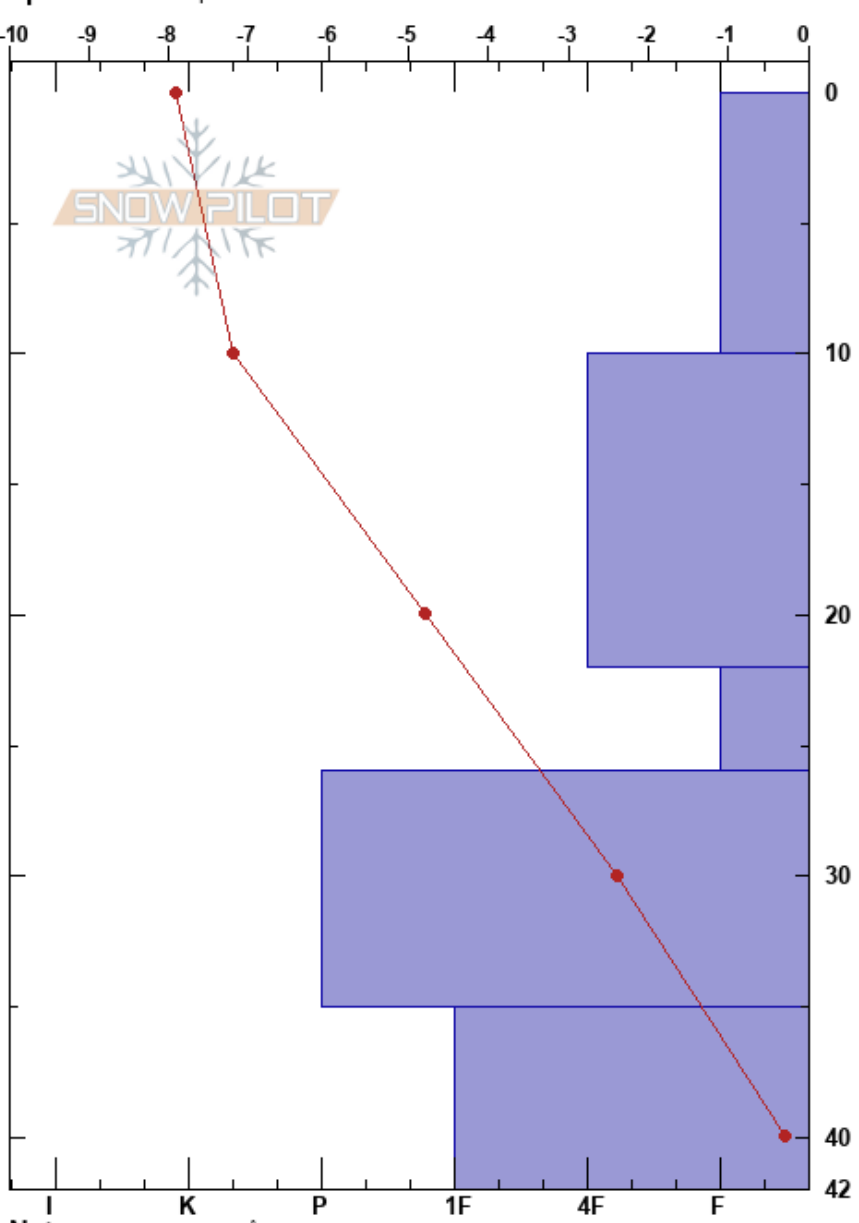

Hornindal Skisenter
 Indre Fjordane
 Norway
Elevation: 400 m
Aspect: E
Specifics: Poor pit location

Sunniva Skuset
 18/12/2018 - 10:00
Co-ord: 32V 372420E 6878001N
Slope Angle: 0°
Wind Loading:

Stability:
Air Temperature: -3.4°C **HS:**42 **Layer Notes:**
PF:25 **22-26cm:**Problematic layer
Sky Cover: BKN
Precipitation: NO
Wind: SE Calm

Form	Crystal Size	Moisture	ρ kg/m ³	Stability tests & Layer comments
			183	
/	0.3-0.5	D		
• (⊖)	0.3-0.5	D		
□ (⊖)	0.5-1	D		←ECTP11 @25cm
⊖	1-2	D	339.1	
•	0.3	D-M		

Notes: Rimkrystallar på topp, 1-2 cm.