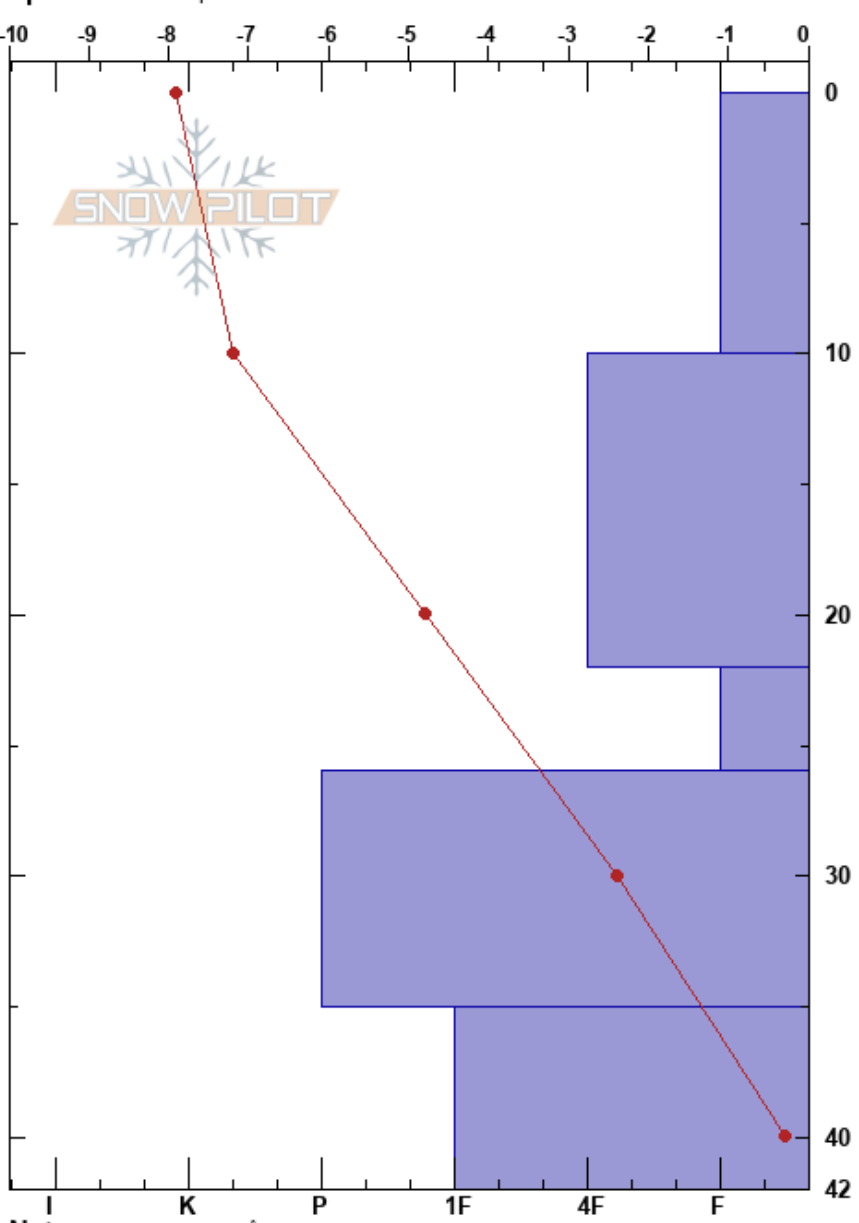

Hornindal Skisenter
 Indre Fjordane
 Norway
Elevation: 400 m
Aspect: E
Specifics: Poor pit location

Sunniva Skuset
 18/12/2018 - 10:00
Co-ord: 32V 372420E 6878001N
Slope Angle: 0°
Wind Loading:

Stability:
Air Temperature: -3.4°C **HS:**42 **Layer Notes:**
PF:25 22-26cm:Problematic layer
Sky Cover: BKN
Precipitation: NO
Wind: SE Calm

Form	Crystal Size	Moisture	ρ kg/m ³	Stability tests & Layer comments
			183	
/	0.3-0.5	D		
• (⊖)	0.3-0.5	D		
□ (⊖)	0.5-1	D		←ECTP11 @25cm
⊖	1-2	D	339.1	
•	0.3	D-M		

Notes: Rimkrystallar på topp, 1-2 cm.